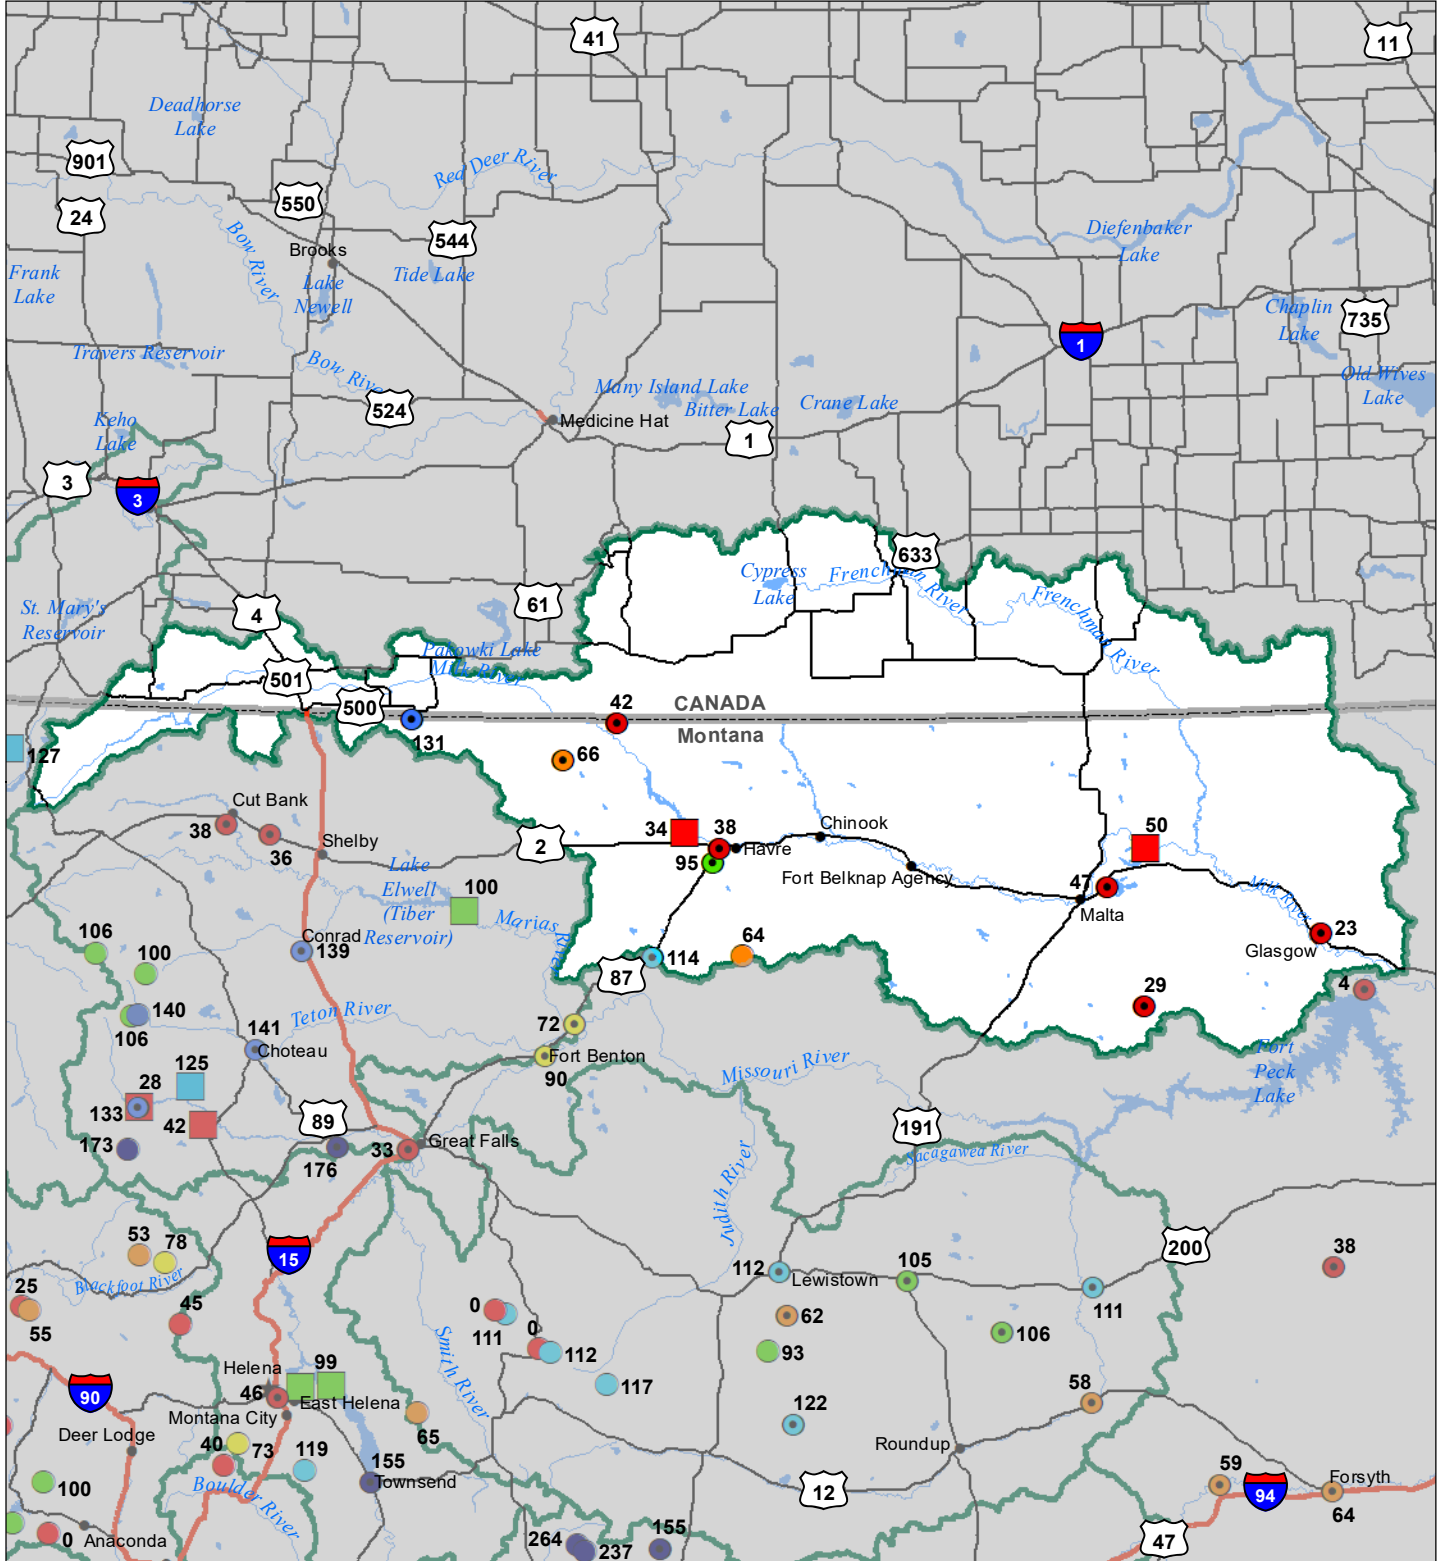

Milk River Basin

Monthly Precipitation and Reservoir Levels Percentage of Normal

September 1, 2022 (August 1, 2022 - September 1, 2022)

Precipitation Percent of Normal

SNOTEL

- > 150%
- 131 - 150%
- 111 - 130%
- 91 - 110%
- 71 - 90%
- 51 - 70%
- 1 - 50%

COOP/ACIS

- > 150%
- 131 - 150%
- 111 - 130%
- 91 - 110%
- 71 - 90%
- 51 - 70%
- 1 - 50%

Reservoirs Percent of Normal

- > 150%
- 131 - 150%
- 111 - 130%
- 91 - 110%
- 71 - 90%
- 51 - 70%
- 1 - 50%