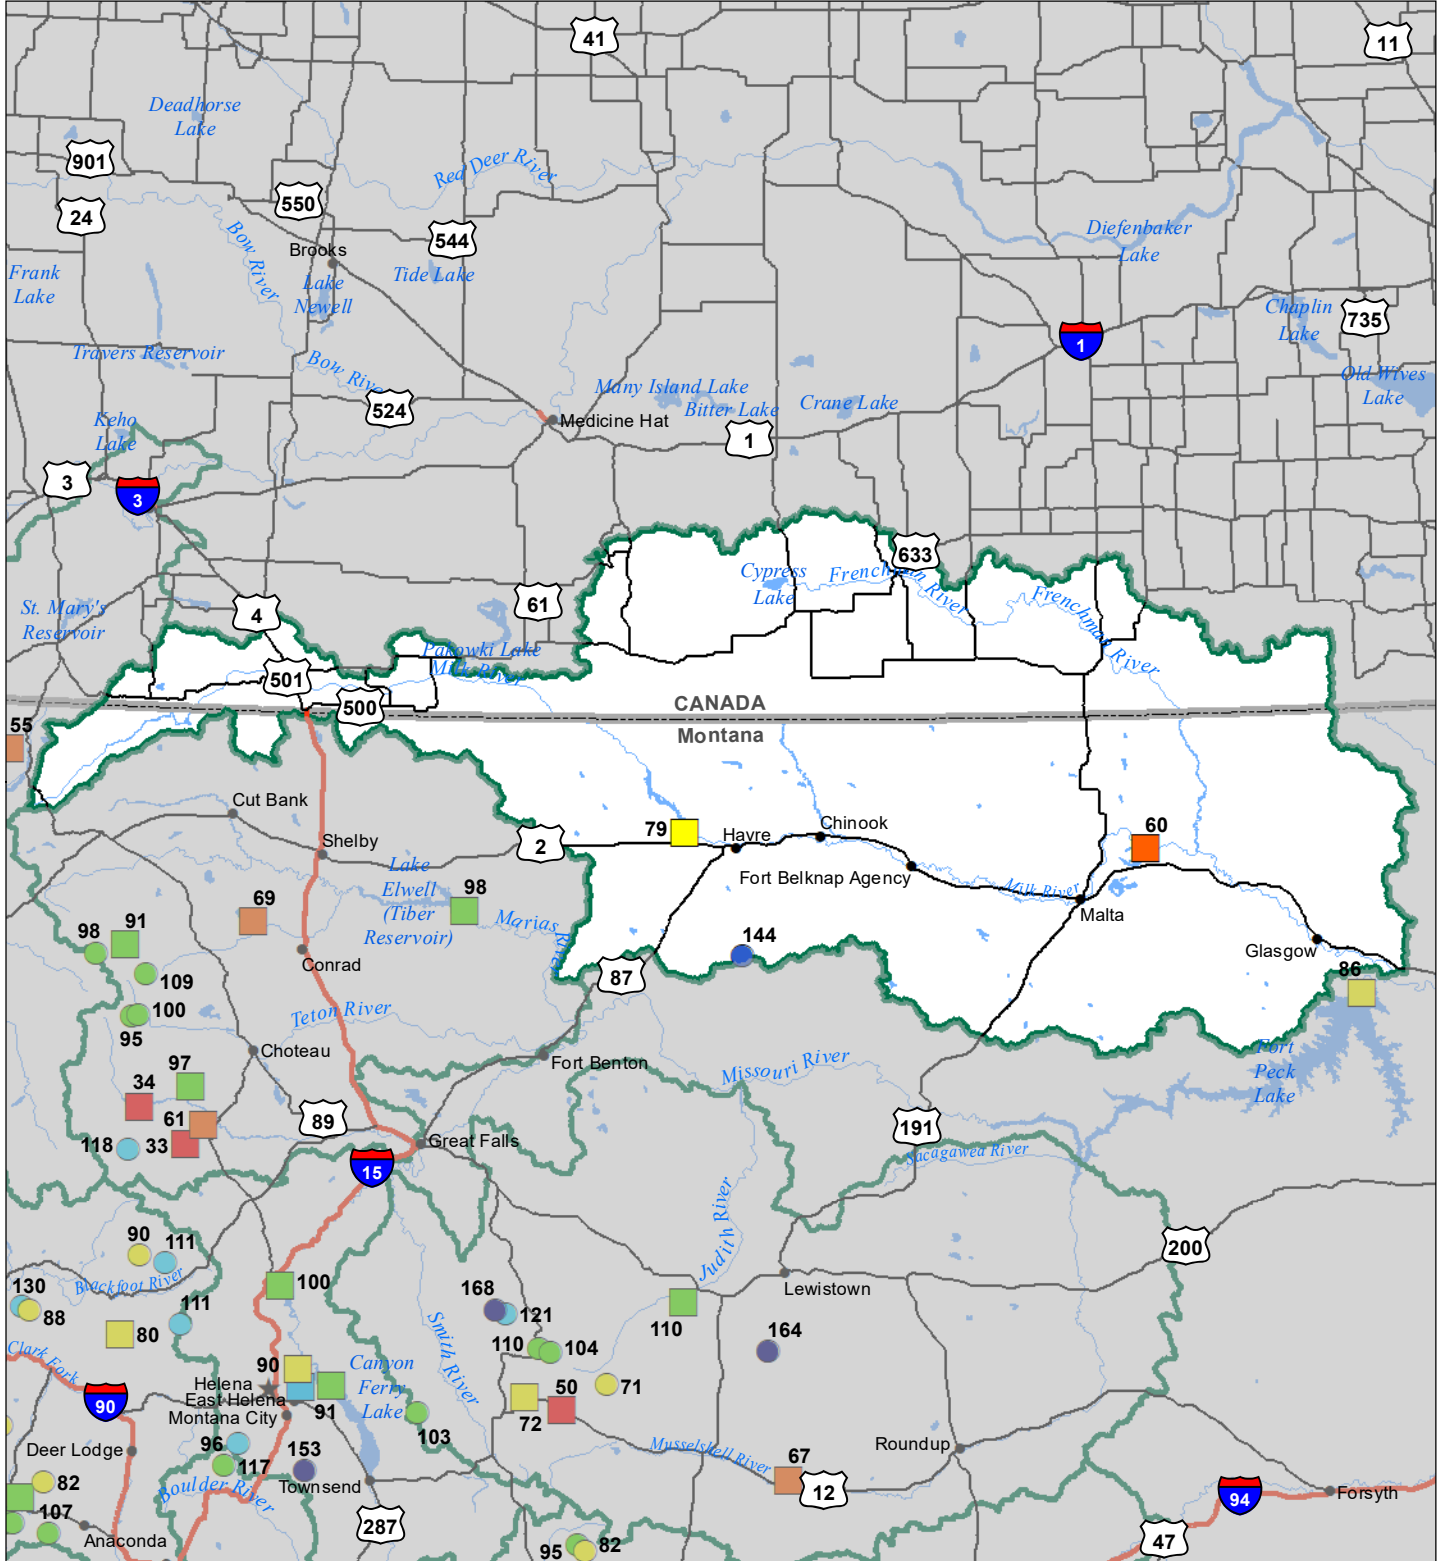

Milk River Basin

Monthly Precipitation and Reservoir Levels

Percentage of Normal

December 1, 2022 (November 1, 2022 - December 1, 2022)

Precipitation Percent of Normal

SNOTEL

- > 150%
- 131 - 150%
- 111 - 130%
- 91 - 110%
- 71 - 90%
- 51 - 70%
- 1 - 50%

COOP/ACIS

- > 150%
- 131 - 150%
- 111 - 130%
- 91 - 110%
- 71 - 90%
- 51 - 70%
- 1 - 50%

Reservoirs Percent of Normal

- > 150%
- 131 - 150%
- 111 - 130%
- 91 - 110%
- 71 - 90%
- 51 - 70%
- 1 - 50%