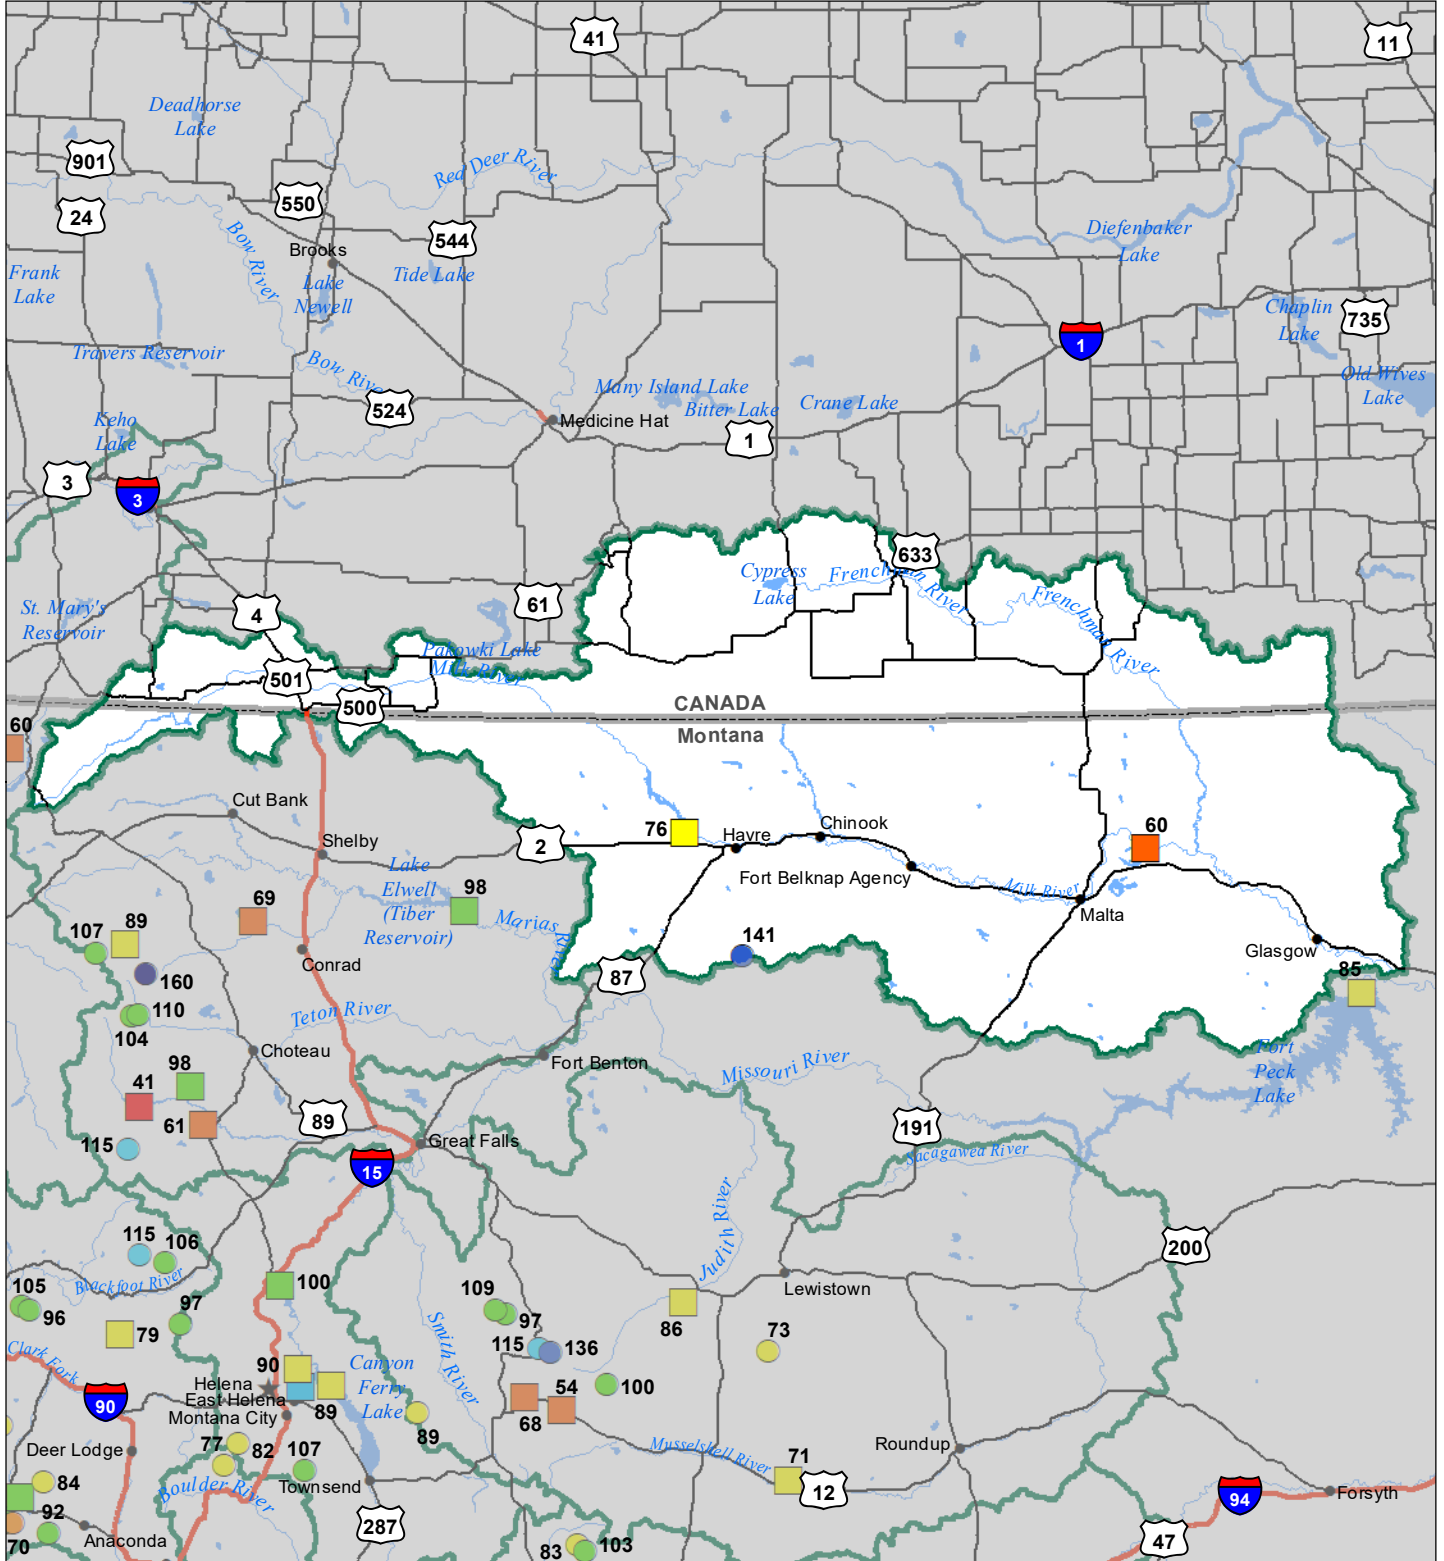

# Milk River Basin Monthly Precipitation and Reservoir Levels Percentage of Normal January 1, 2023 (December 1, 2022 - January 1, 2023)

### Precipitation Percent of Normal

#### SNOTEL

- > 150%
- 131 - 150%
- 111 - 130%
- 91 - 110%
- 71 - 90%
- 51 - 70%
- 1 - 50%