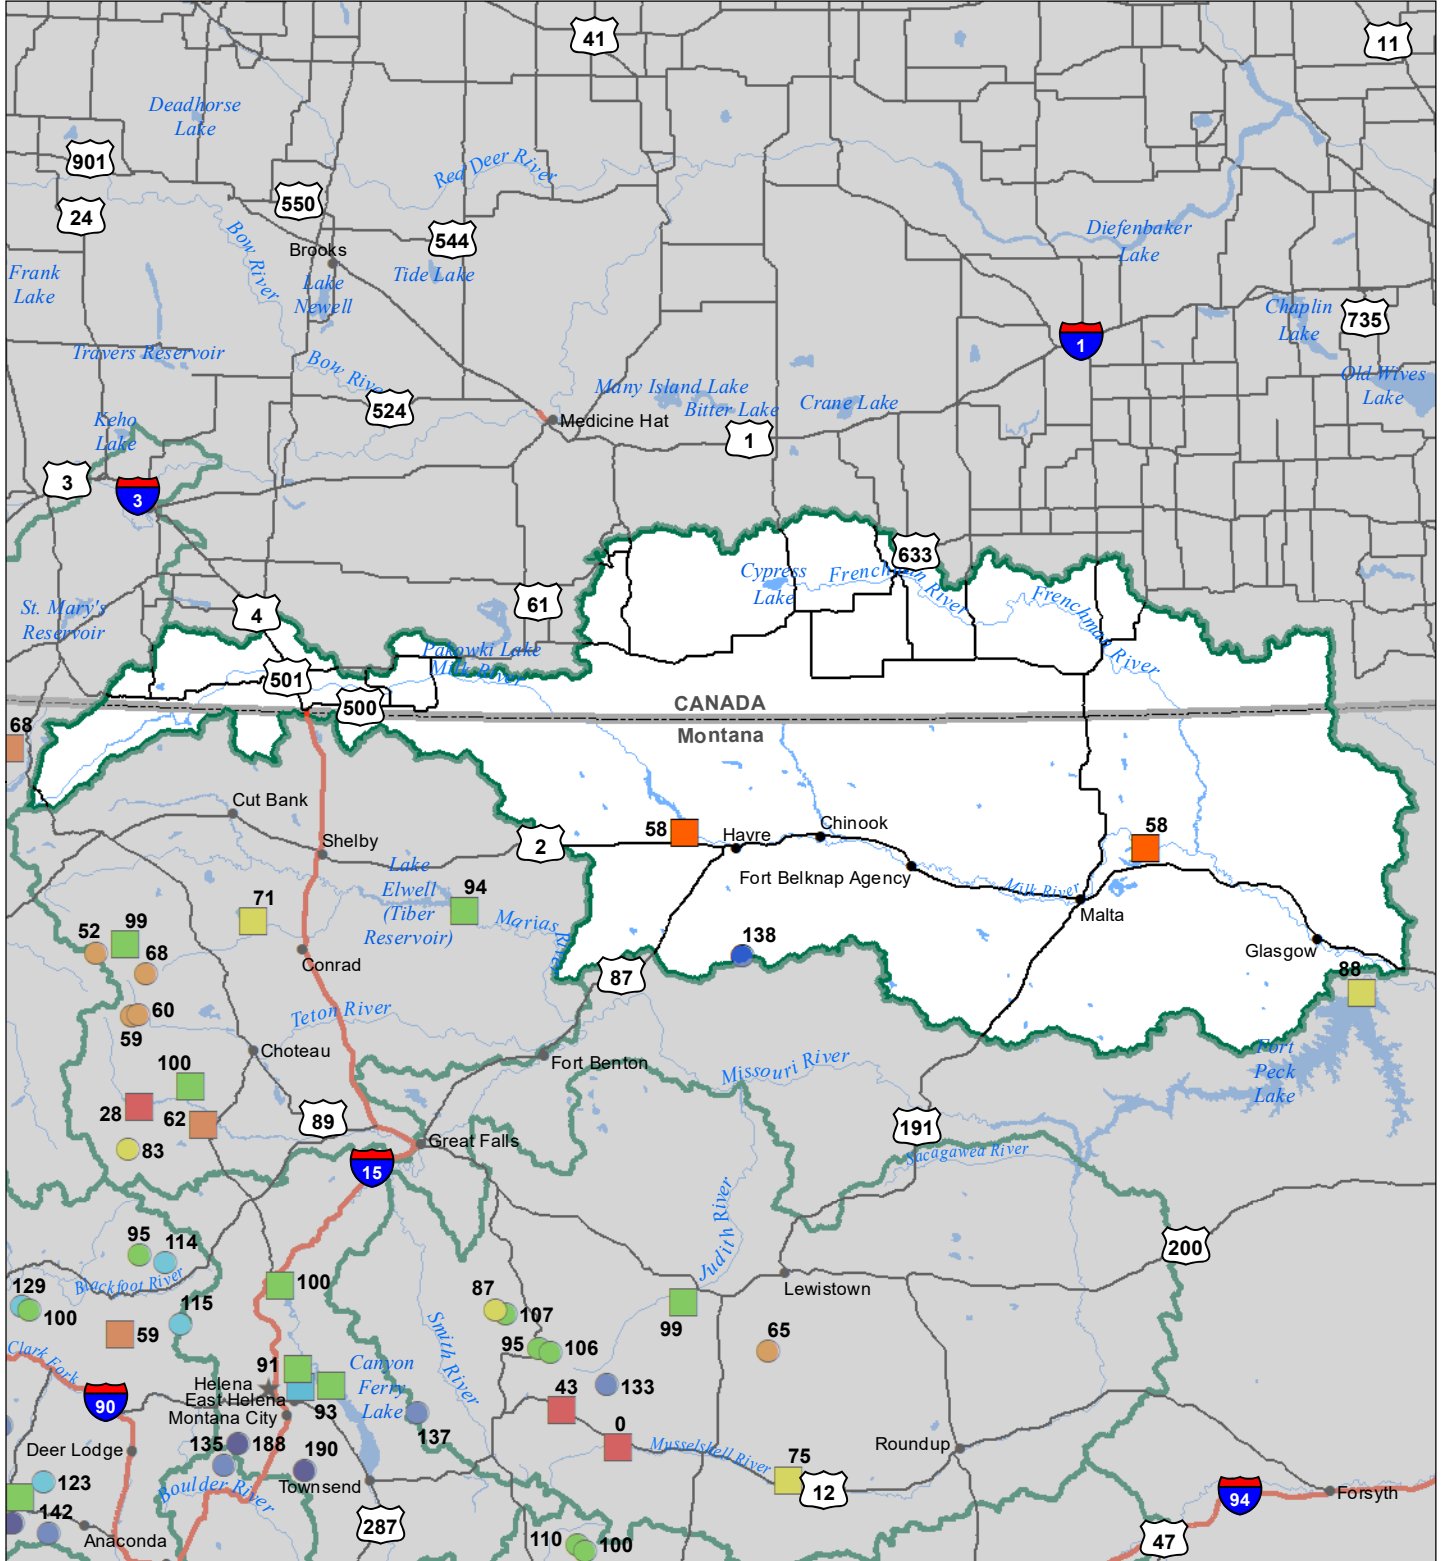

Milk River Basin Monthly Precipitation and Reservoir Levels Percentage of Normal April 1, 2023 (March 1, 2022 - April 1, 2023)

Precipitation Percent of Normal

SNOTEL

- > 150%
- 131 - 150%
- 111 - 130%
- 91 - 110%
- 71 - 90%
- 51 - 70%
- 1 - 50%

COOP/ACIS

- > 150%
- 131 - 150%
- 111 - 130%
- 91 - 110%
- 71 - 90%
- 51 - 70%
- 1 - 50%

Reservoirs Percent of Normal

- > 150%
- 131 - 150%
- 111 - 130%
- 91 - 110%
- 71 - 90%
- 51 - 70%
- 1 - 50%