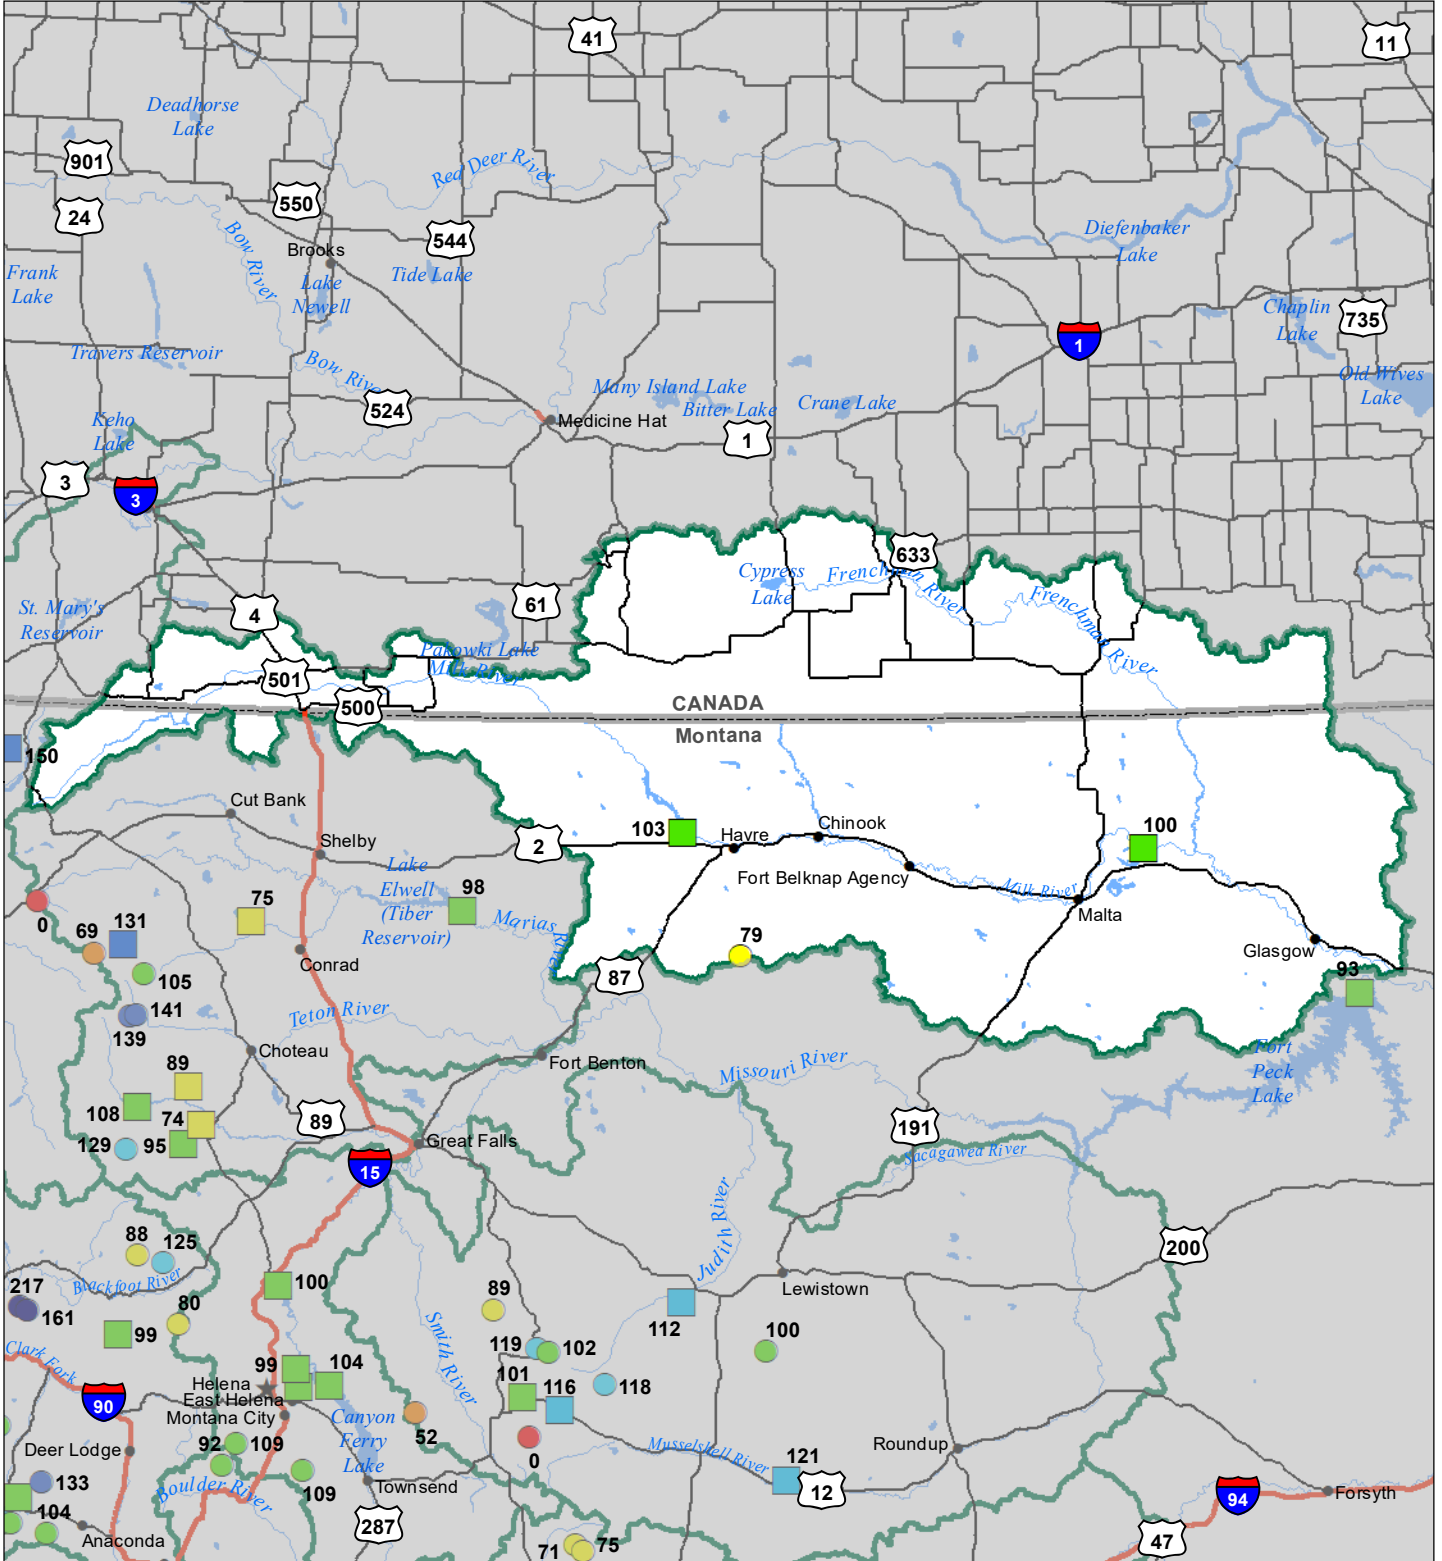

# Milk River Basin

## Monthly Precipitation and Reservoir Levels

#### June 1, 2023 (May 1, 2022 - June 1, 2023)