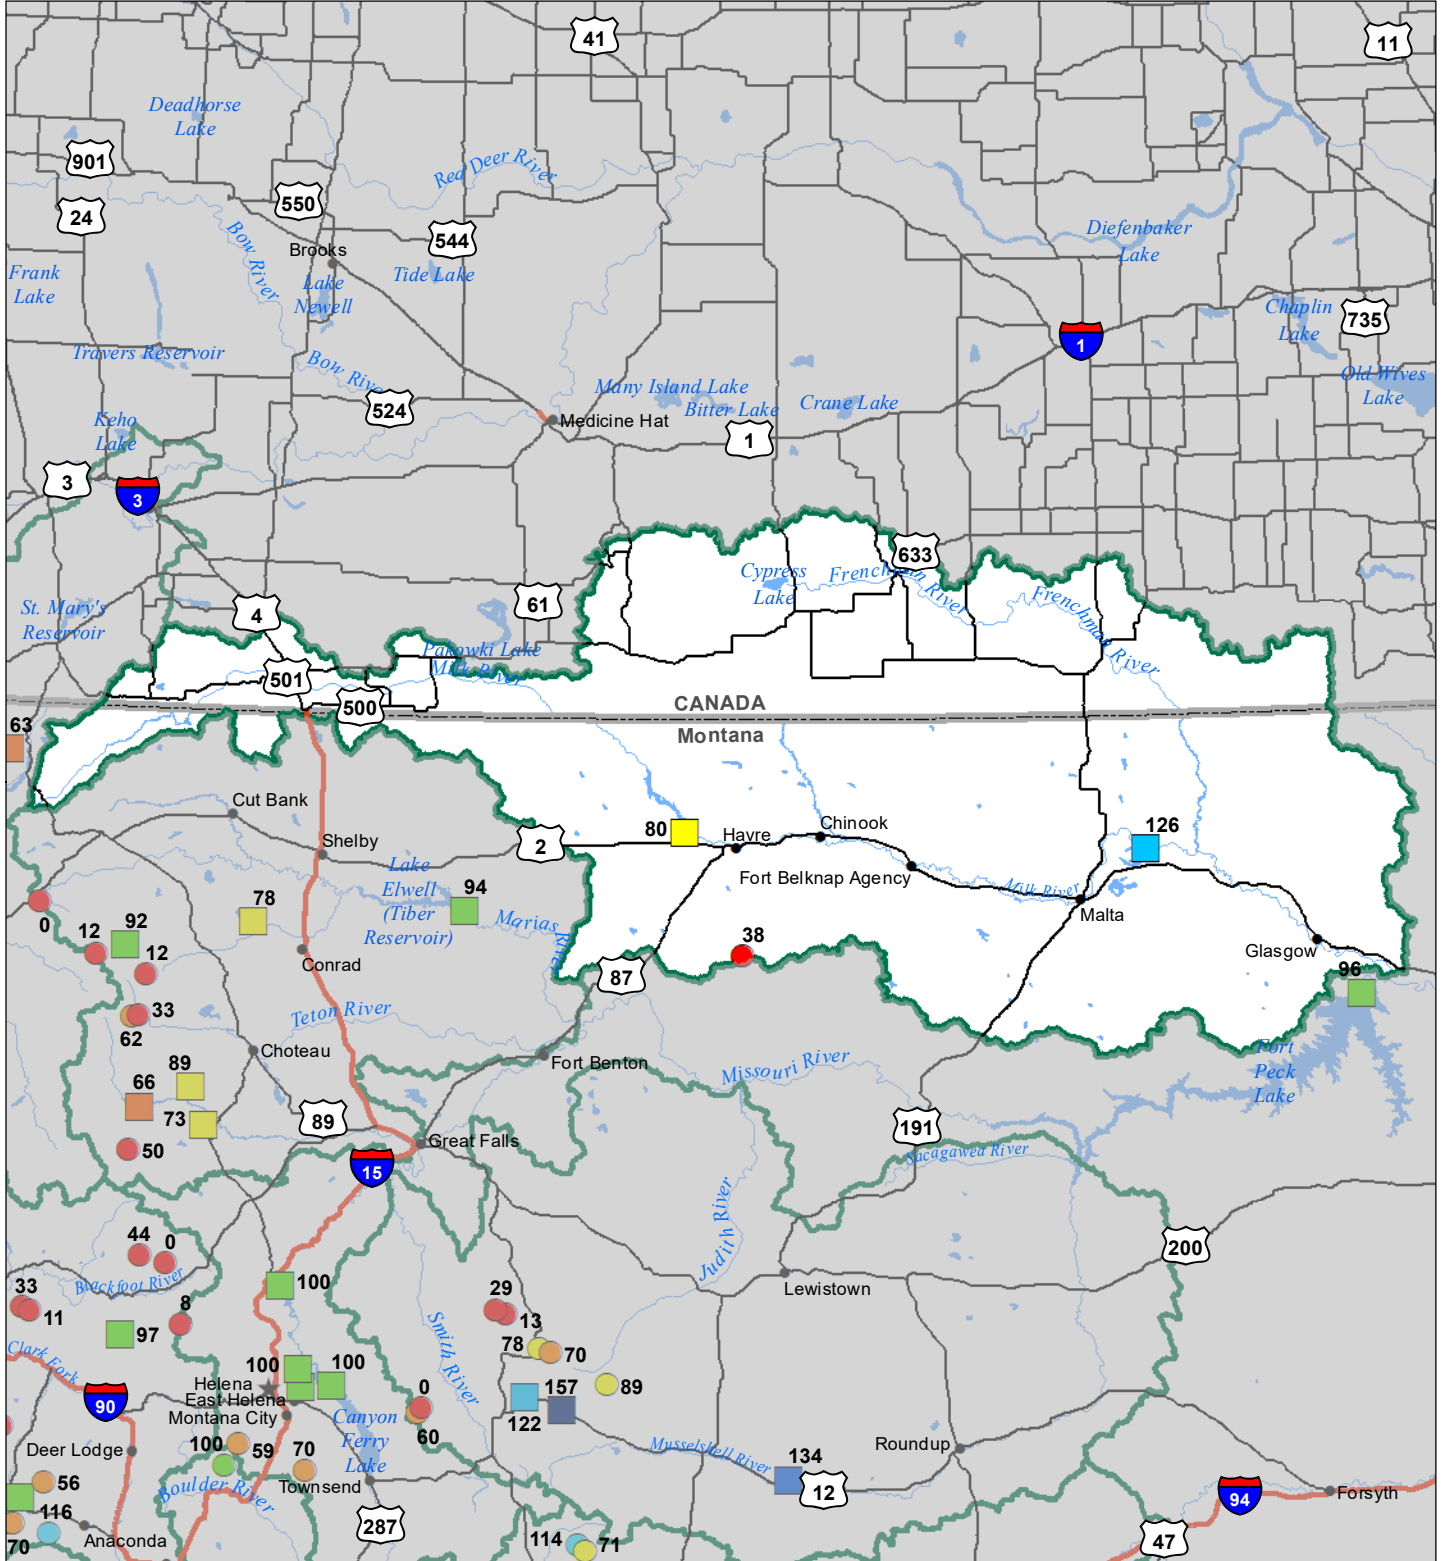

# Milk River Basin

## Monthly Precipitation and Reservoir Levels Percentage of Normal

### August 1, 2023 (July 1, 2023 - August 1, 2023)