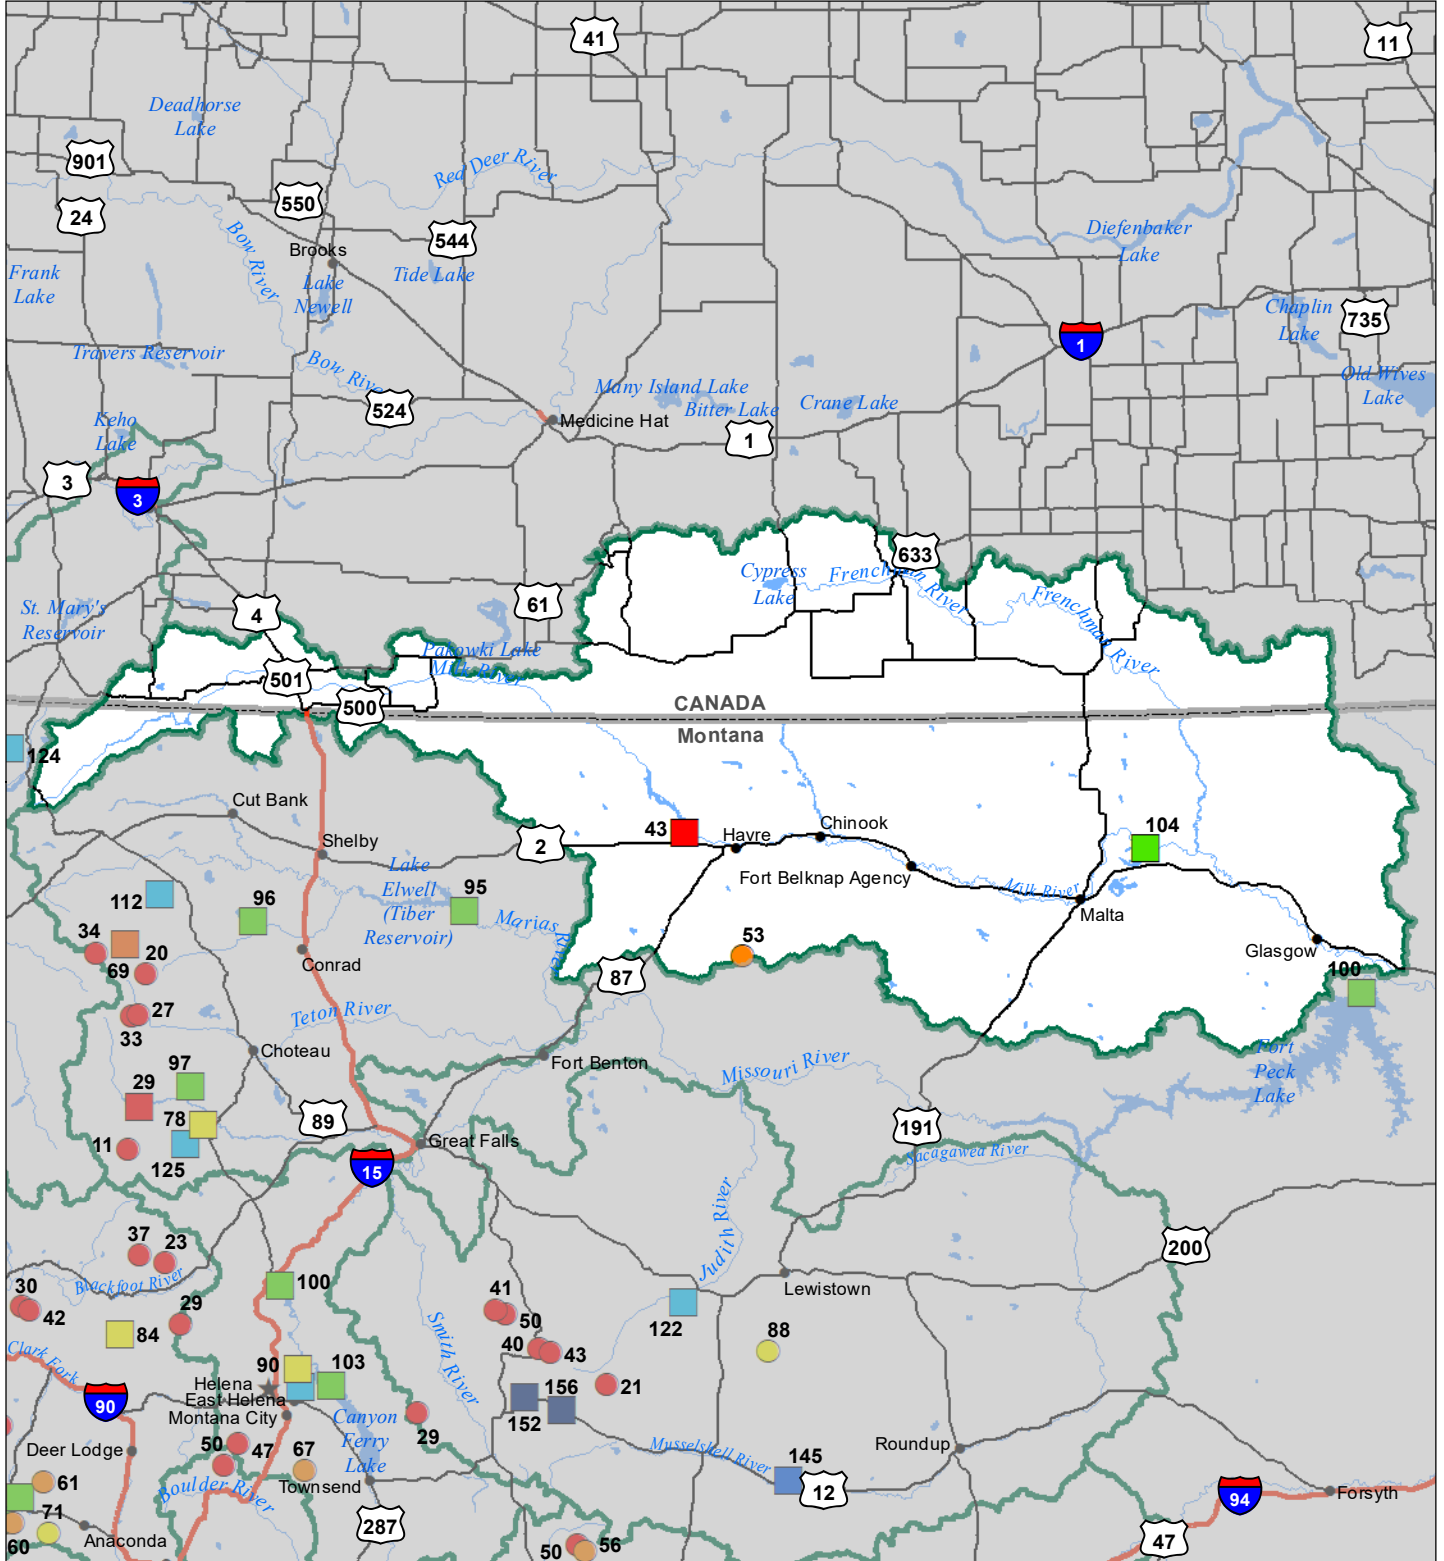

Milk River Basin Monthly Precipitation and Reservoir Levels Percentage of Normal January 1, 2024 (December 1, 2023 - January 1, 2024)

Precipitation Percent of Normal

SNOTEL

- > 150%
- 131 - 150%
- 111 - 130%
- 91 - 110%
- 71 - 90%
- 51 - 70%
- 1 - 50%

COOP/ACIS

- > 150%
- 131 - 150%
- 111 - 130%
- 91 - 110%
- 71 - 90%
- 51 - 70%
- 1 - 50%

Reservoirs Percent of Normal

- > 150%
- 131 - 150%
- 111 - 130%
- 91 - 110%
- 71 - 90%
- 51 - 70%
- 1 - 50%