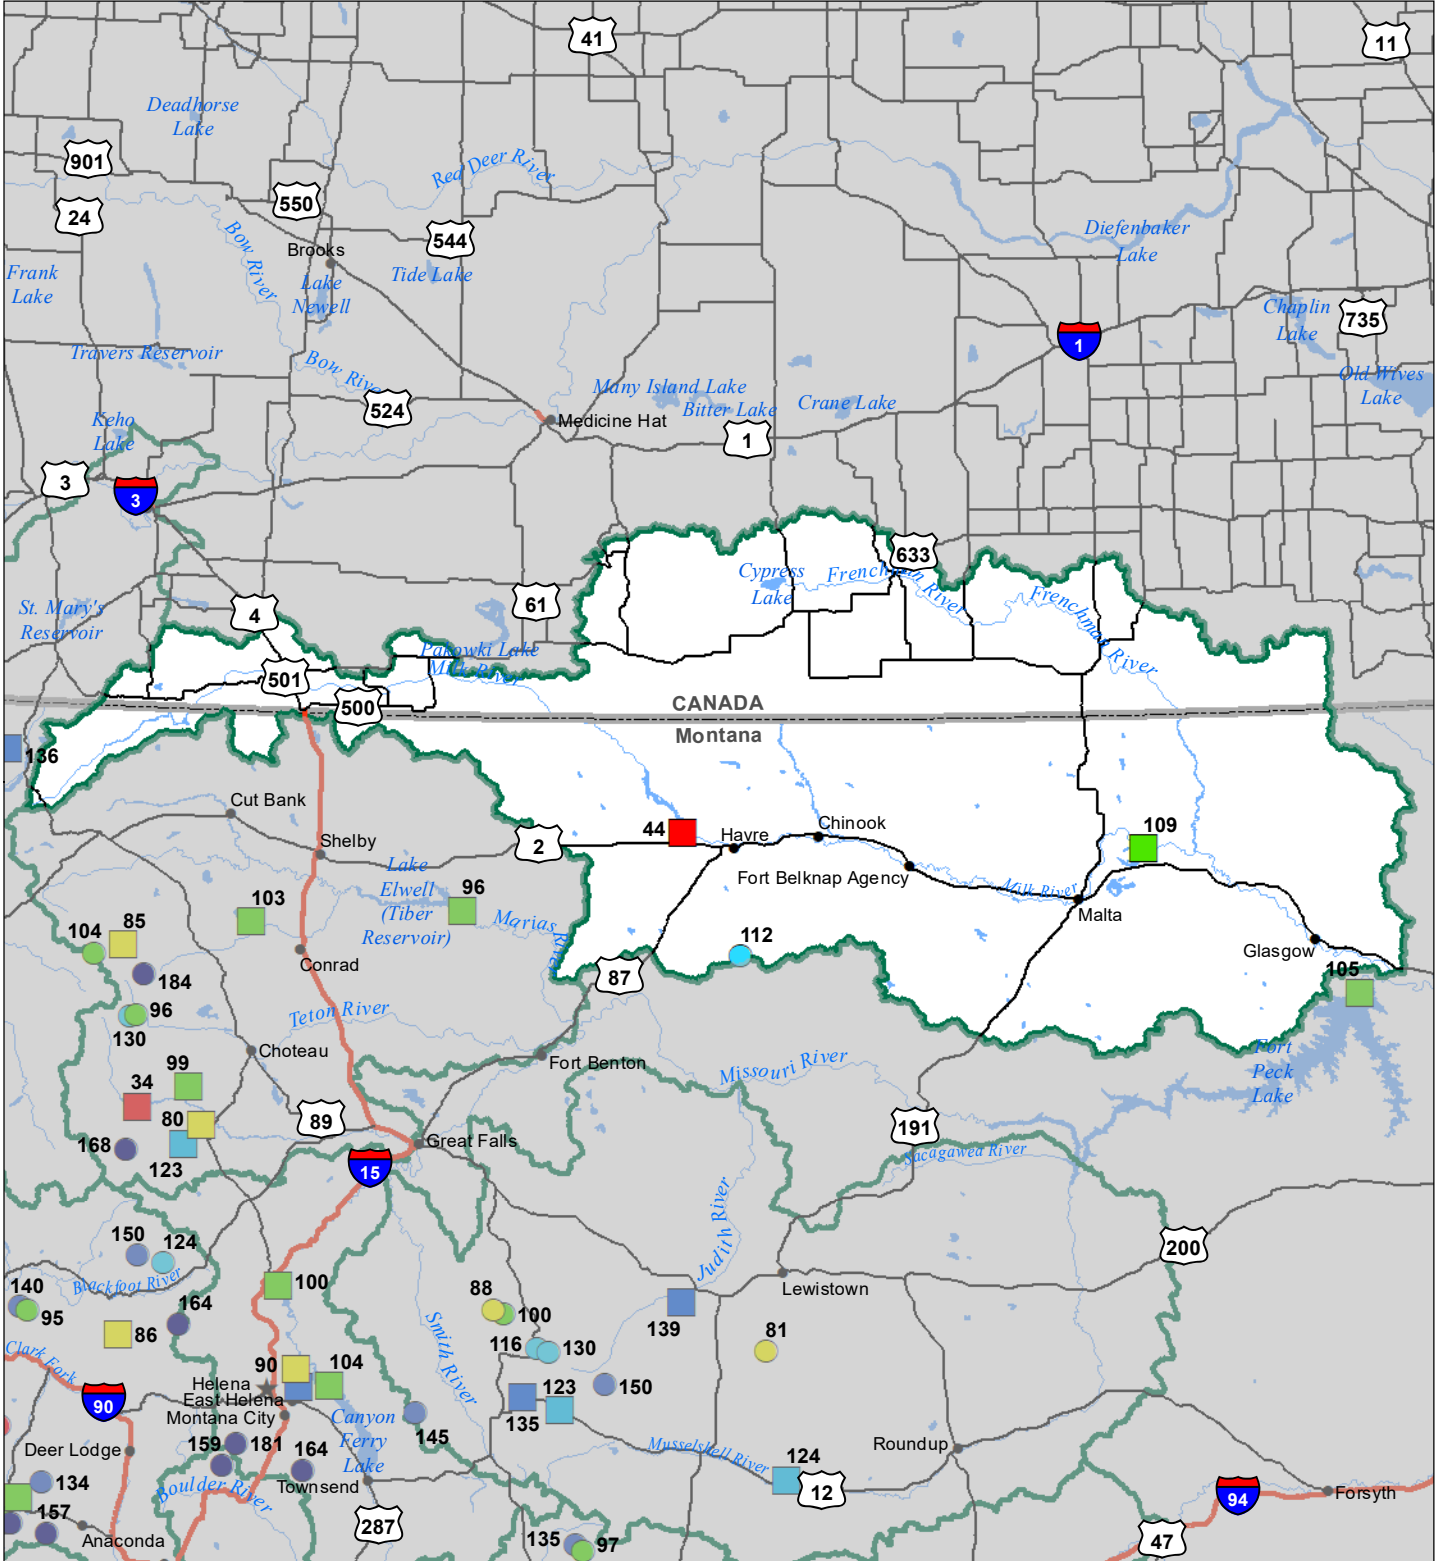

Milk River Basin

Monthly Precipitation and Reservoir Levels Percentage of Normal

March 1, 2024 (February 1, 2023 - March 1, 2024)

Precipitation Percent of Normal

SNOTEL

- > 150%
- 131 - 150%
- 111 - 130%
- 91 - 110%
- 71 - 90%
- 51 - 70%
- 1 - 50%