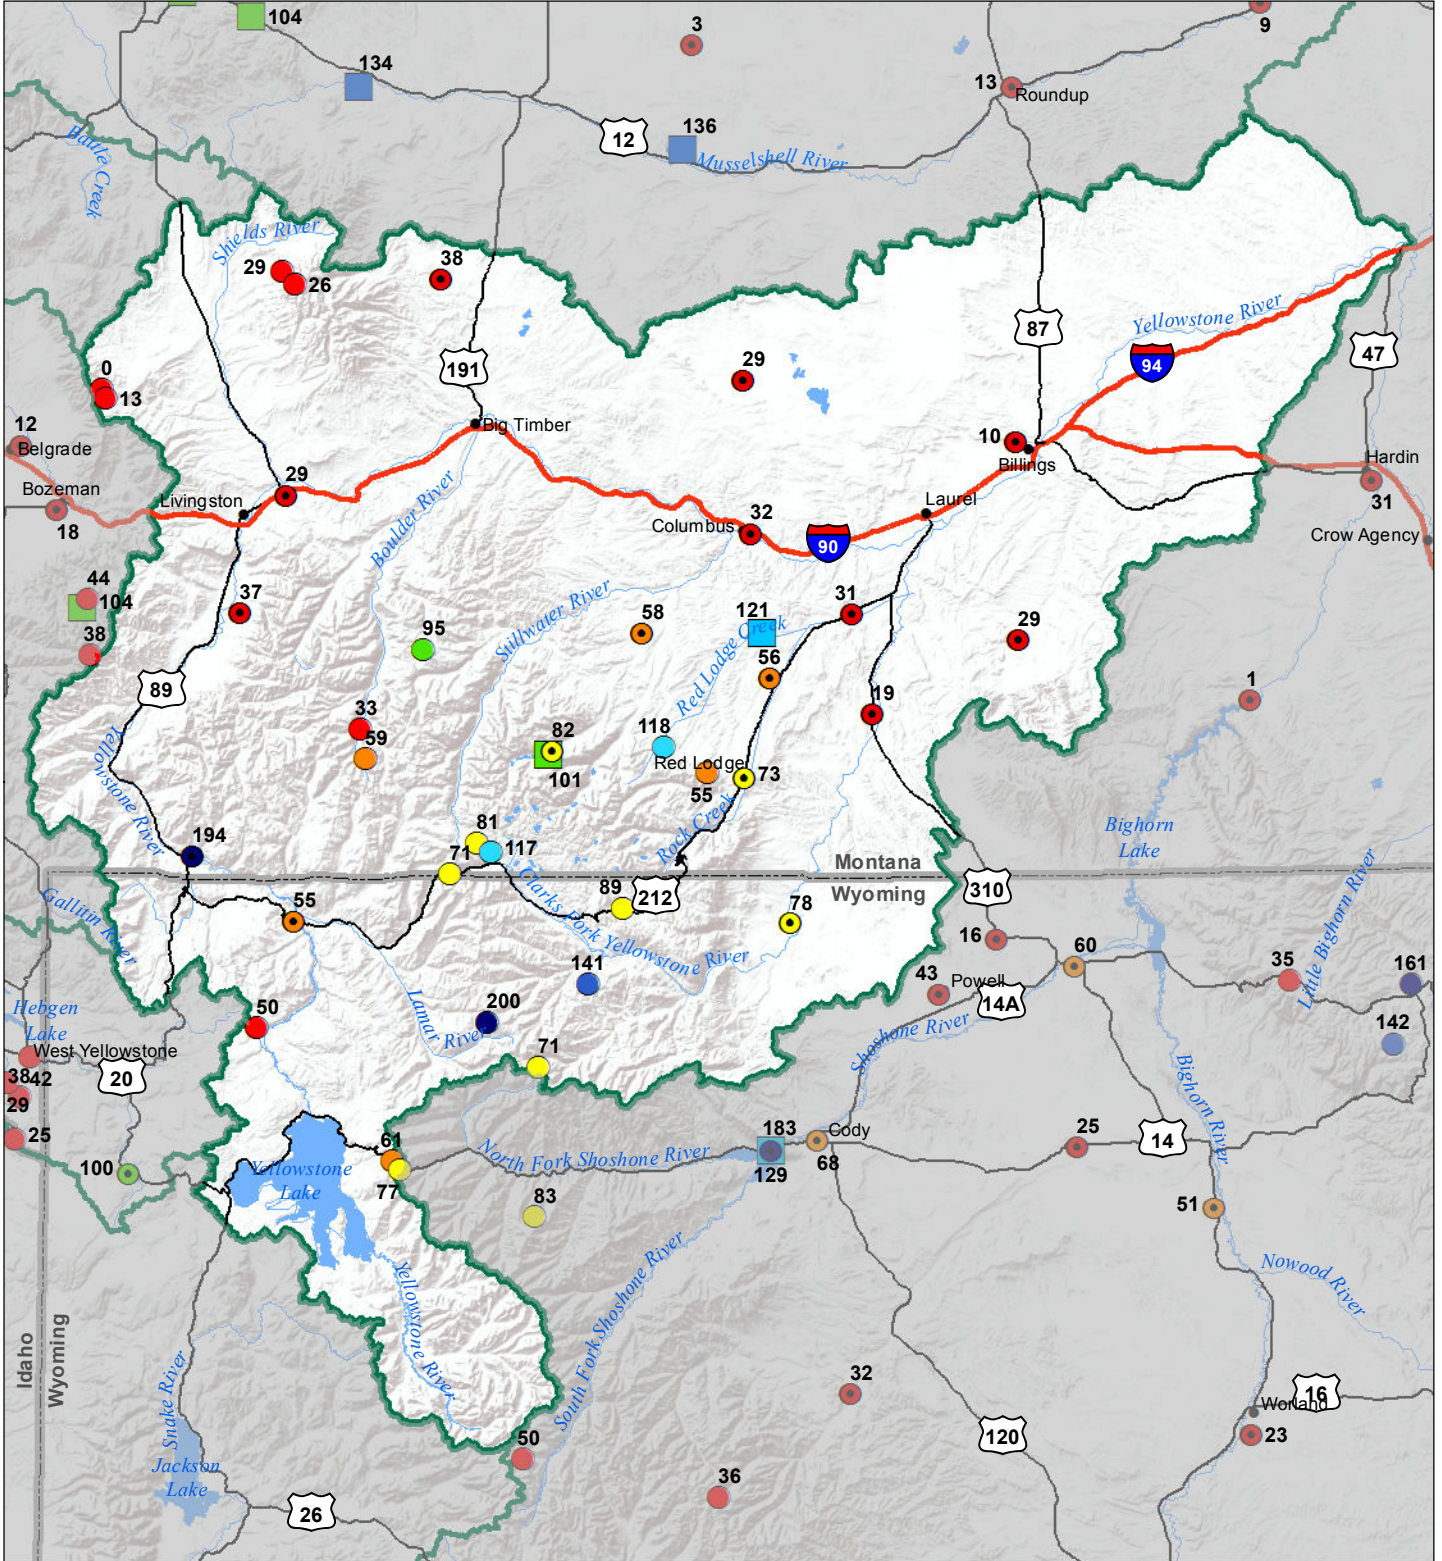

# Upper Yellowstone River Basin Monthly Precipitation and Reservoir Levels Percentage of Normal August 1, 2017 (July 1, 2017 - August 1, 2017)

### Precipitation Percent of Normal

#### SNOTEL

- > 150%
- 131 - 150%
- 111 - 130%
- 91 - 110%
- 71 - 90%
- 51 - 70%
- 1 - 50%

### Reservoirs Percent of Normal

- > 150%
- 131 - 150%
- 111 - 130%
- 91 - 110%
- 71 - 90%
- 51 - 70%
- 1 - 50%