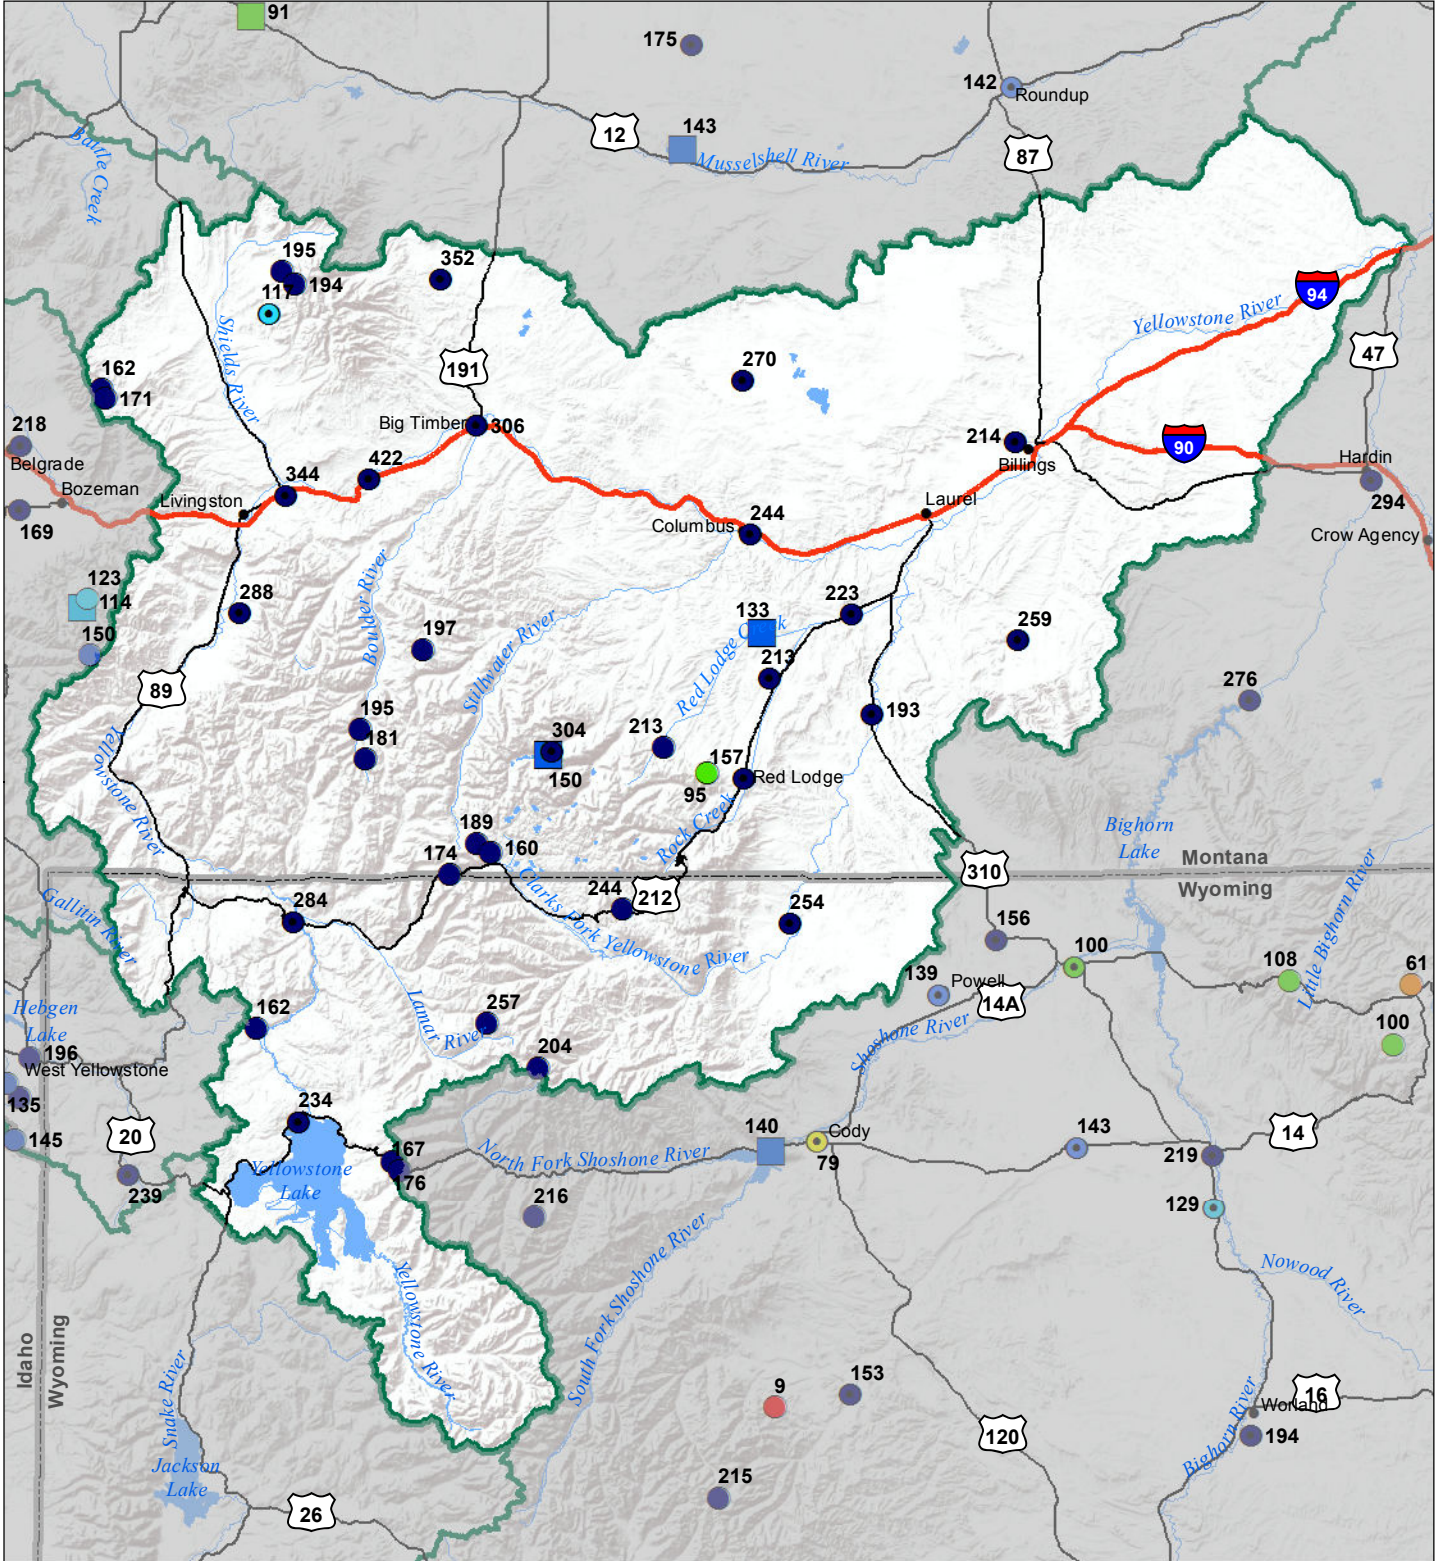

Upper Yellowstone River Basin Monthly Precipitation and Reservoir Levels Percentage of Normal December 1, 2017 (November 1, 2017 - December 1, 2017)

Precipitation Percent of Normal

- | SNOTEL | | COOP/ACIS | |
|-----------------------------------------------------|------------------------------------------------|-----------------------------------------------------|------------------------------------------------|
| ● > 150% | ● 71 - 90% | ● > 150% | ● 71 - 90% |
| ● 131 - 150% | ● 51 - 70% | ● 131 - 150% | ● 51 - 70% |
| ● 111 - 130% | ● 1 - 50% | ● 111 - 130% | ● 1 - 50% |
| ● 91 - 110% | | ● 91 - 110% | |

Reservoirs Percent of Normal

- > 150%
- 131 - 150%
- 111 - 130%
- 91 - 110%
- 71 - 90%
- 51 - 70%
- 1 - 50%