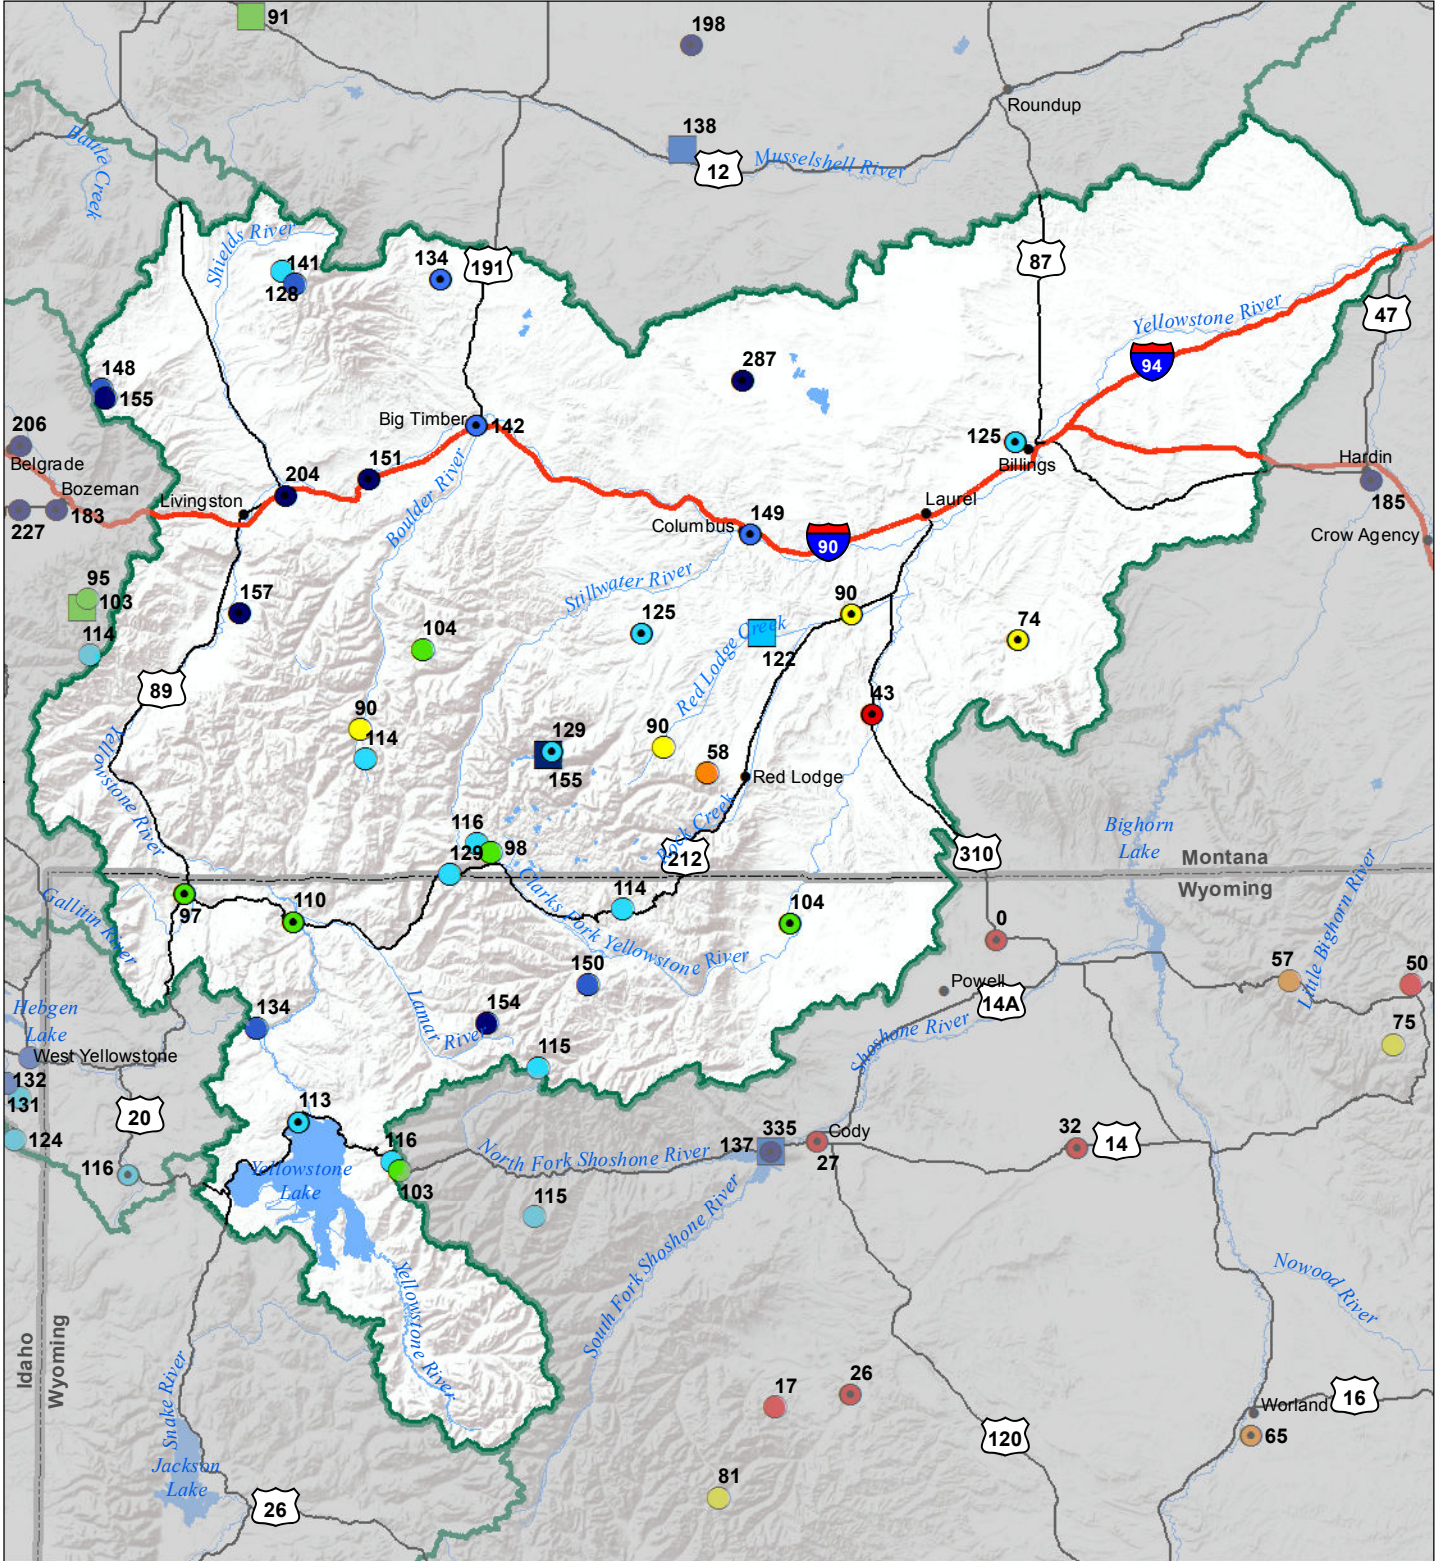

Upper Yellowstone River Basin Monthly Precipitation and Reservoir Levels Percentage of Normal February 1, 2018 (January 1, 2018 - February 1, 2018)

Precipitation Percent of Normal

SNOTEL

- > 150%
- 131 - 150%
- 111 - 130%
- 91 - 110%
- 71 - 90%
- 51 - 70%
- 1 - 50%

COOP/ACIS

- > 150%
- 131 - 150%
- 111 - 130%
- 91 - 110%
- 71 - 90%
- 51 - 70%
- 1 - 50%

Reservoirs Percent of Normal

- > 150%
- 131 - 150%
- 111 - 130%
- 91 - 110%
- 71 - 90%
- 51 - 70%
- 51 - 70%
- 1 - 50%

Montana State Library
Natural Resource
Information System