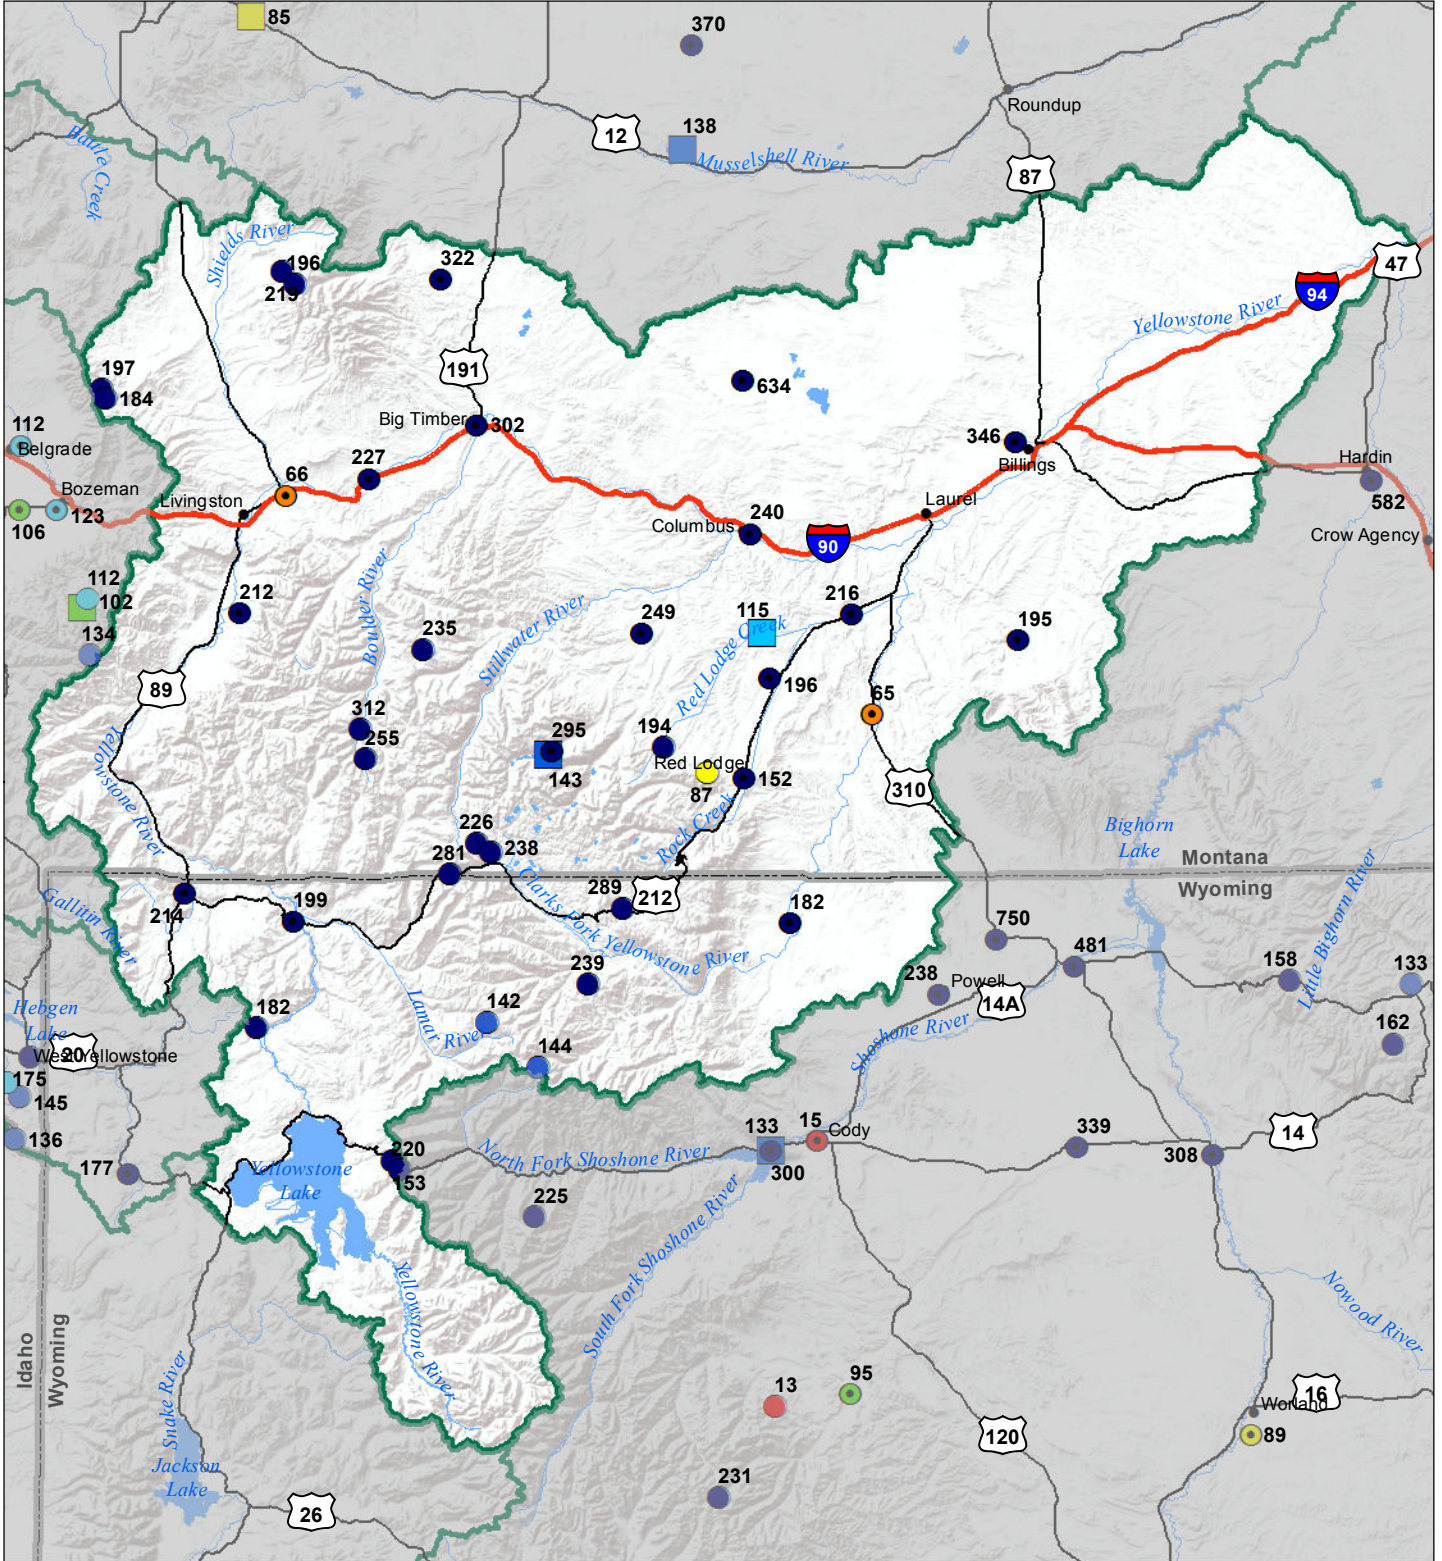

# Upper Yellowstone River Basin Monthly Precipitation and Reservoir Levels Percentage of Normal March 1, 2018 (February 1, 2018 - March 1, 2018)

### Precipitation Percent of Normal

#### SNOTEL

- > 150%
- 131 - 150%
- 111 - 130%
- 91 - 110%
- 71 - 90%
- 51 - 70%
- 1 - 50%