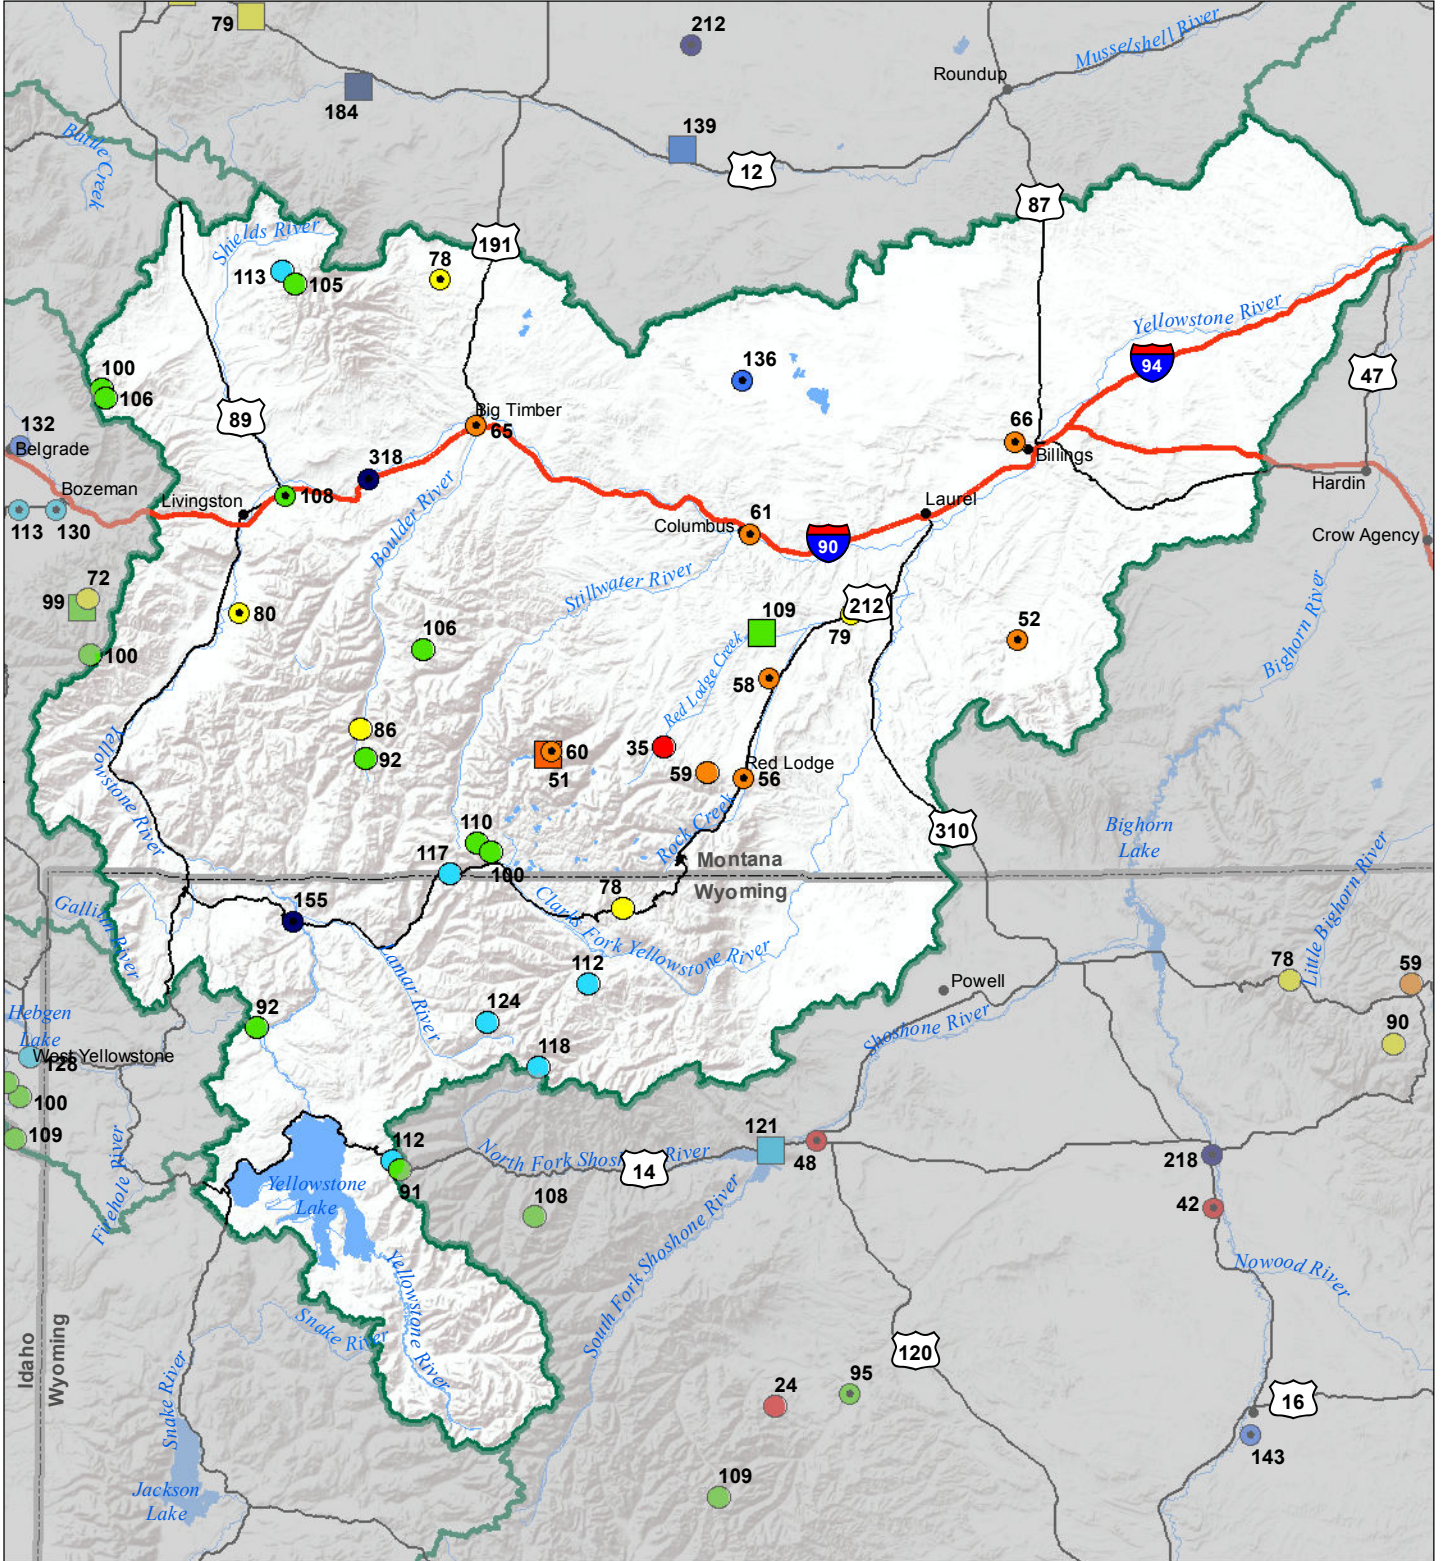

Upper Yellowstone River Basin Monthly Precipitation and Reservoir Levels Percentage of Normal April 1, 2018 (March 1, 2018 - April 1, 2018)

Precipitation Percent of Normal

SNOTEL

- > 150%
- 131 - 150%
- 111 - 130%
- 91 - 110%
- 71 - 90%
- 51 - 70%
- 1 - 50%

COOP/ACIS

- > 150%
- 131 - 150%
- 111 - 130%
- 91 - 110%
- 71 - 90%
- 51 - 70%
- 1 - 50%

Reservoirs Percent of Normal

- > 150%
- 131 - 150%
- 111 - 130%
- 91 - 110%
- 71 - 90%
- 51 - 70%
- 1 - 50%