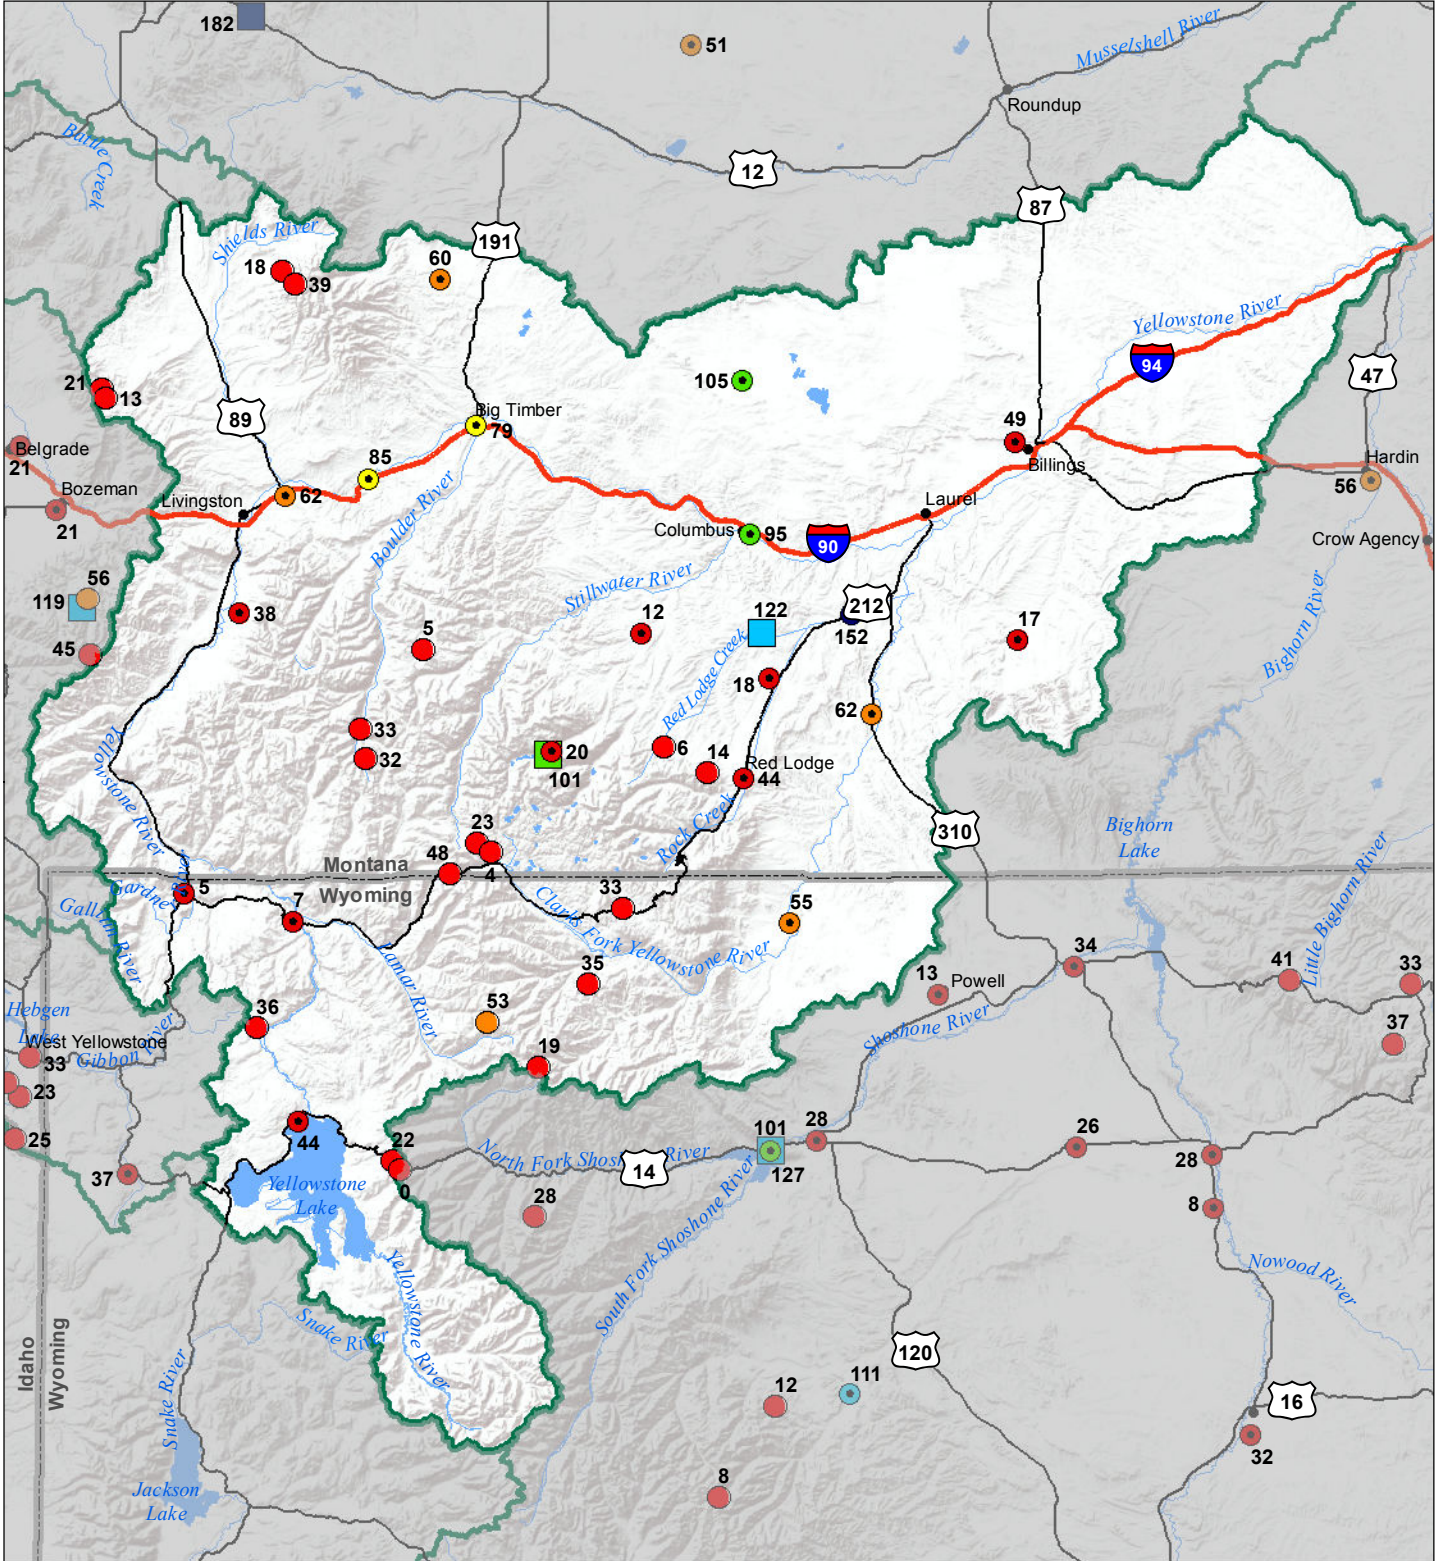

Upper Yellowstone River Basin Monthly Precipitation and Reservoir Levels Percentage of Normal August 1, 2018 (July 1, 2018 - August 1, 2018)

Precipitation Percent of Normal

SNOTEL

- > 150%
- 131 - 150%
- 111 - 130%
- 91 - 110%
- 71 - 90%
- 51 - 70%
- 1 - 50%

COOP/ACIS

- > 150%
- 131 - 150%
- 111 - 130%
- 91 - 110%
- 71 - 90%
- 51 - 70%
- 1 - 50%

Reservoirs Percent of Normal

- > 150%
- 131 - 150%
- 111 - 130%
- 91 - 110%
- 71 - 90%
- 51 - 70%
- 1 - 50%