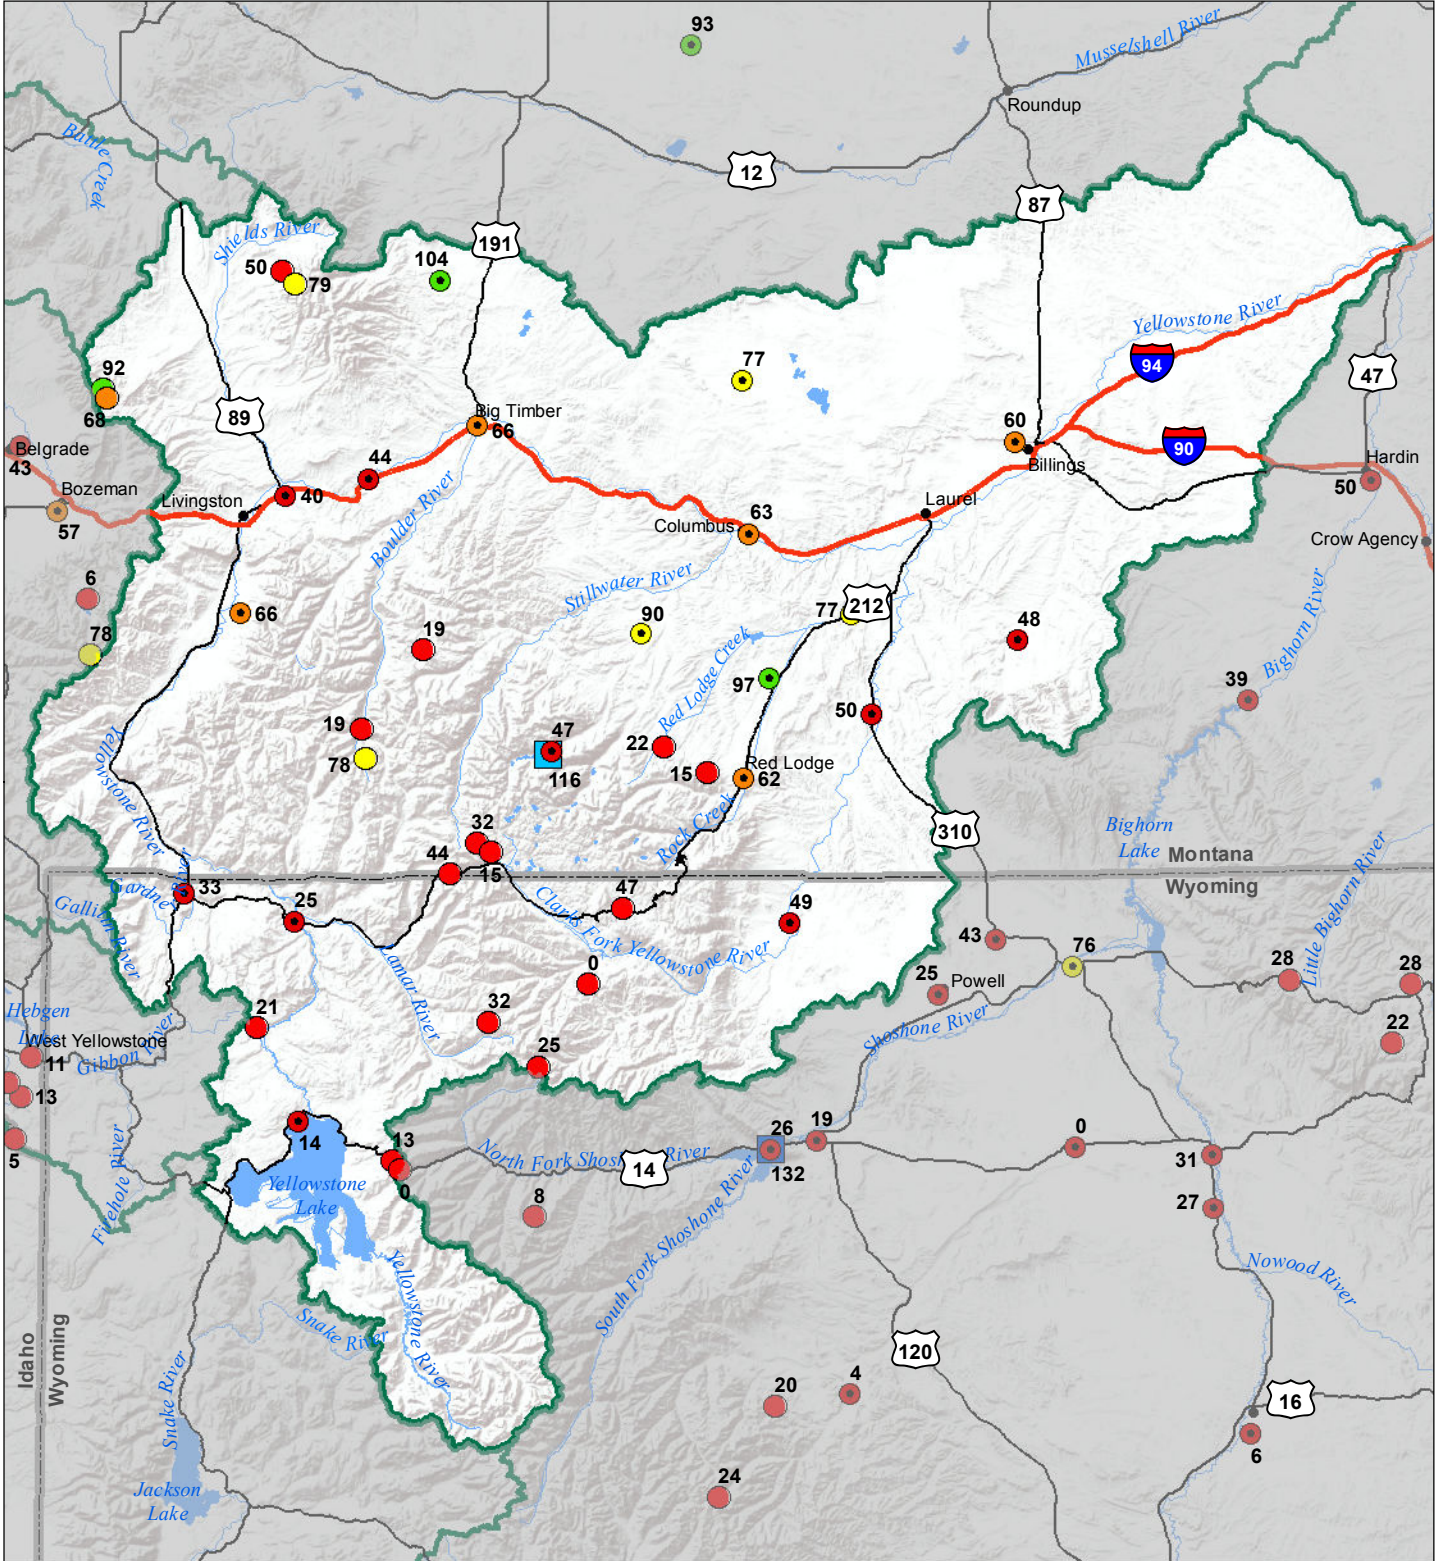

Upper Yellowstone River Basin Monthly Precipitation and Reservoir Levels Percentage of Normal October 1, 2018 (September 1, 2018 - October 1, 2018)

Precipitation Percent of Normal

SNOTEL

- > 150%
- 131 - 150%
- 111 - 130%
- 91 - 110%
- 71 - 90%
- 51 - 70%
- 1 - 50%

COOP/ACIS

- > 150%
- 131 - 150%
- 111 - 130%
- 91 - 110%
- 71 - 90%
- 51 - 70%
- 1 - 50%

Reservoirs Percent of Normal

- > 150%
- 131 - 150%
- 111 - 130%
- 91 - 110%
- 71 - 90%
- 51 - 70%
- 1 - 50%