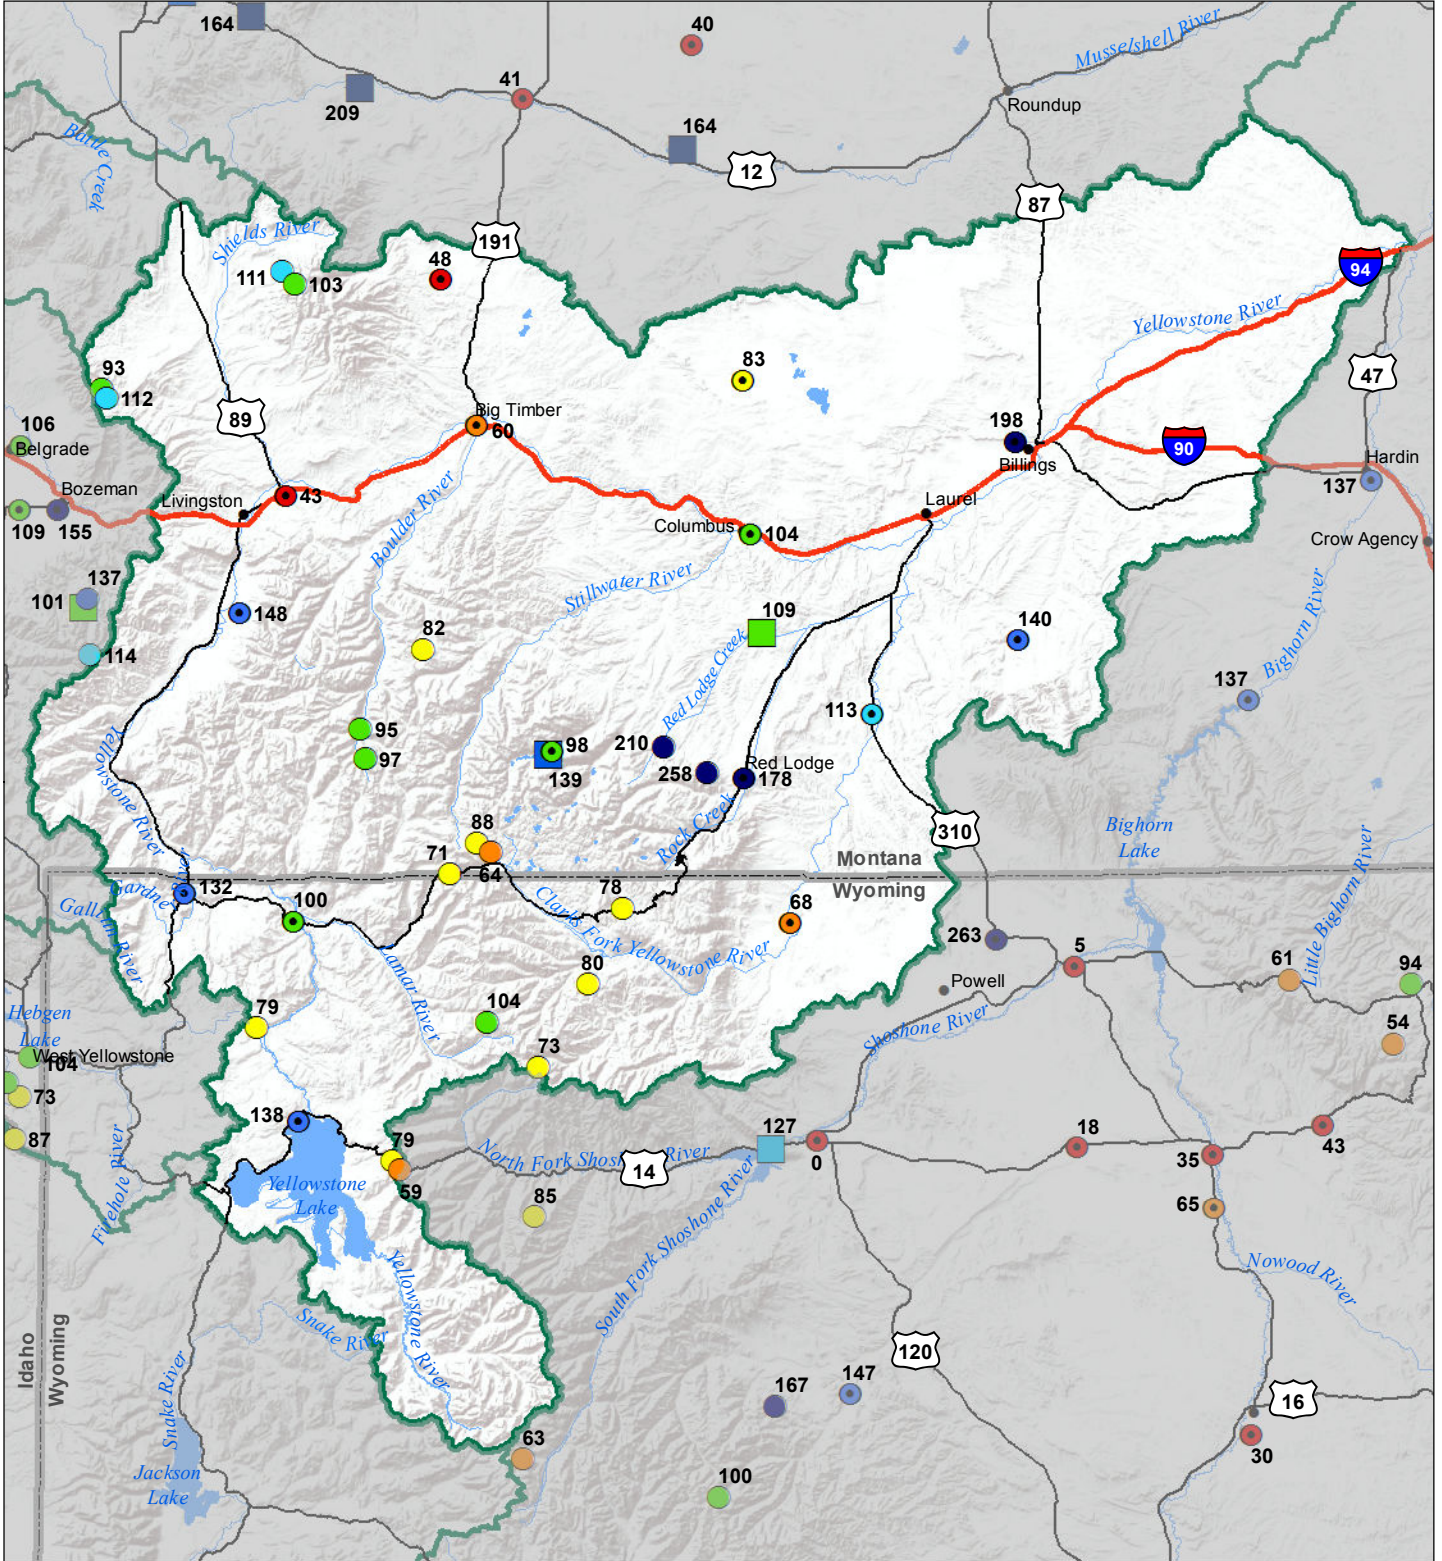

# Upper Yellowstone River Basin Monthly Precipitation and Reservoir Levels Percentage of Normal February 1, 2019 (January 1, 2019 - February 1, 2019)

### Precipitation Percent of Normal

#### SNOTEL

- > 150%
- 131 - 150%
- 111 - 130%
- 91 - 110%
- 71 - 90%
- 51 - 70%
- 1 - 50%

### Reservoirs Percent of Normal

- > 150%
- 131 - 150%
- 111 - 130%
- 91 - 110%
- 71 - 90%
- 51 - 70%
- 1 - 50%