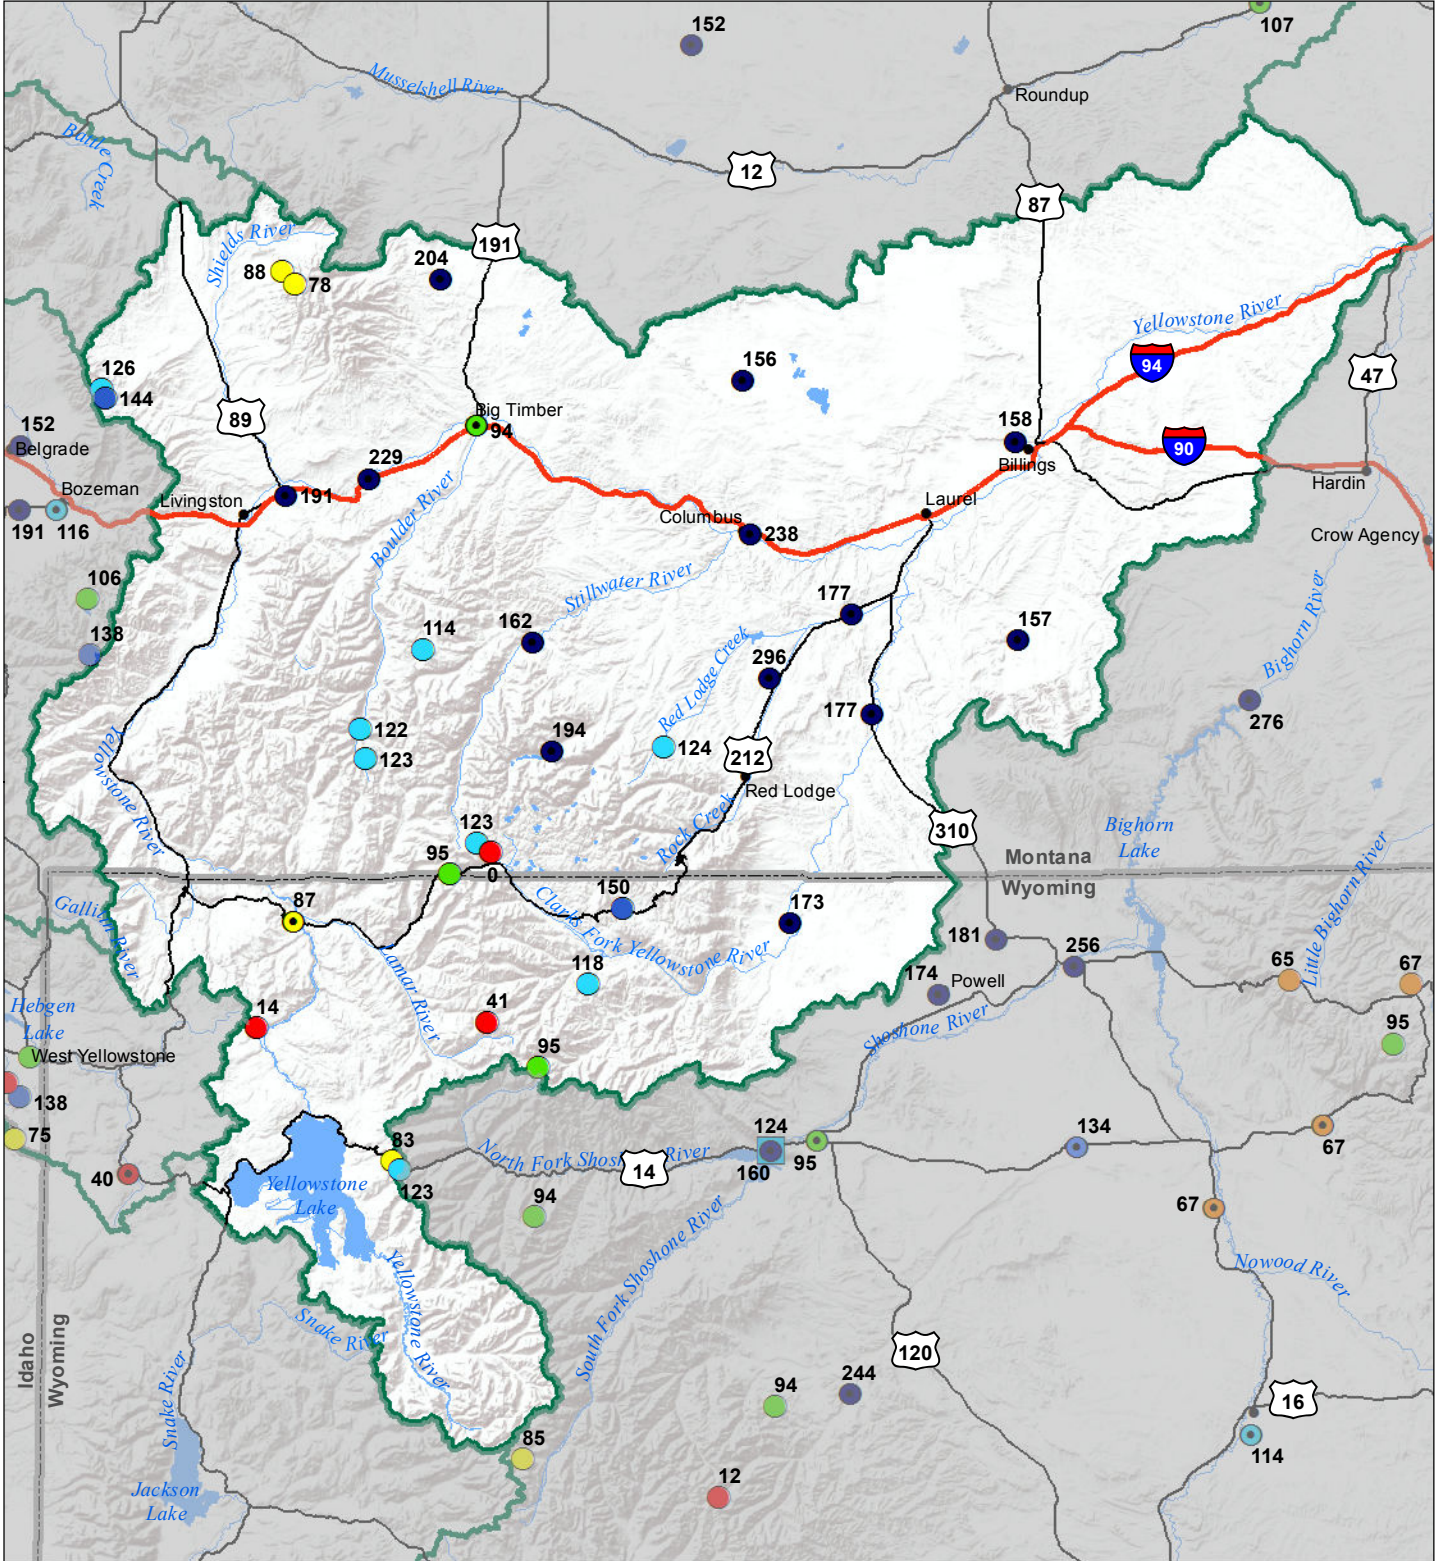

# Upper Yellowstone River Basin Monthly Precipitation and Reservoir Levels Percentage of Normal August 1, 2019 (July 1, 2019 - August 1, 2019)

### Precipitation Percent of Normal

#### SNOTEL

- > 150%
- 131 - 150%
- 111 - 130%
- 91 - 110%
- 71 - 90%
- 51 - 70%
- 1 - 50%

### Reservoirs Percent of Normal

- > 150%
- 131 - 150%
- 111 - 130%
- 91 - 110%
- 71 - 90%
- 51 - 70%
- 1 - 50%