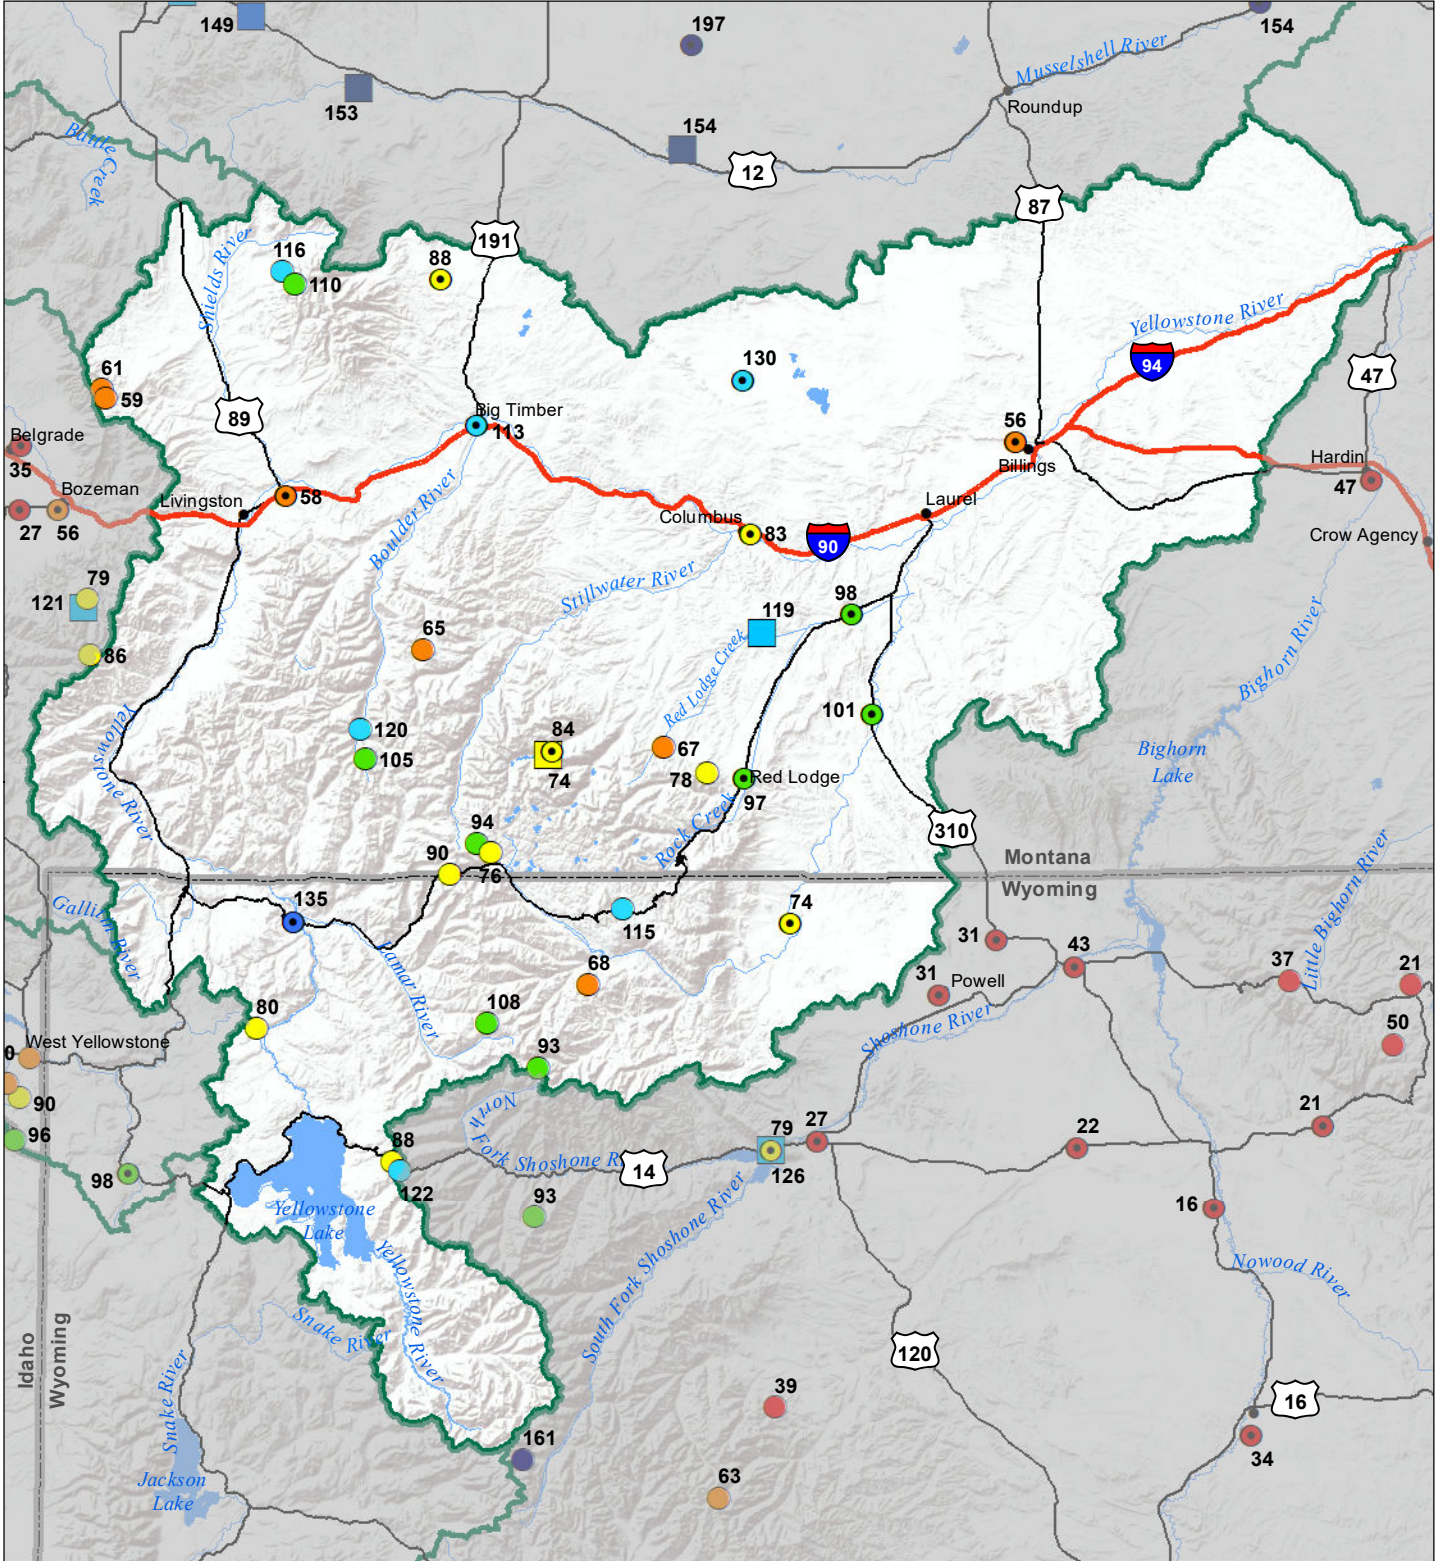

# Upper Yellowstone River Basin Monthly Precipitation and Reservoir Levels Percentage of Normal June 1, 2020 (May 1, 2020 - June 1, 2020)

### Precipitation Percent of Normal

#### SNOTEL

- > 150%
- 131 - 150%
- 111 - 130%
- 91 - 110%
- 71 - 90%
- 51 - 70%
- 1 - 50%

### Reservoirs Percent of Normal

- > 150%
- 131 - 150%
- 111 - 130%
- 91 - 110%
- 71 - 90%
- 51 - 70%
- 1 - 50%