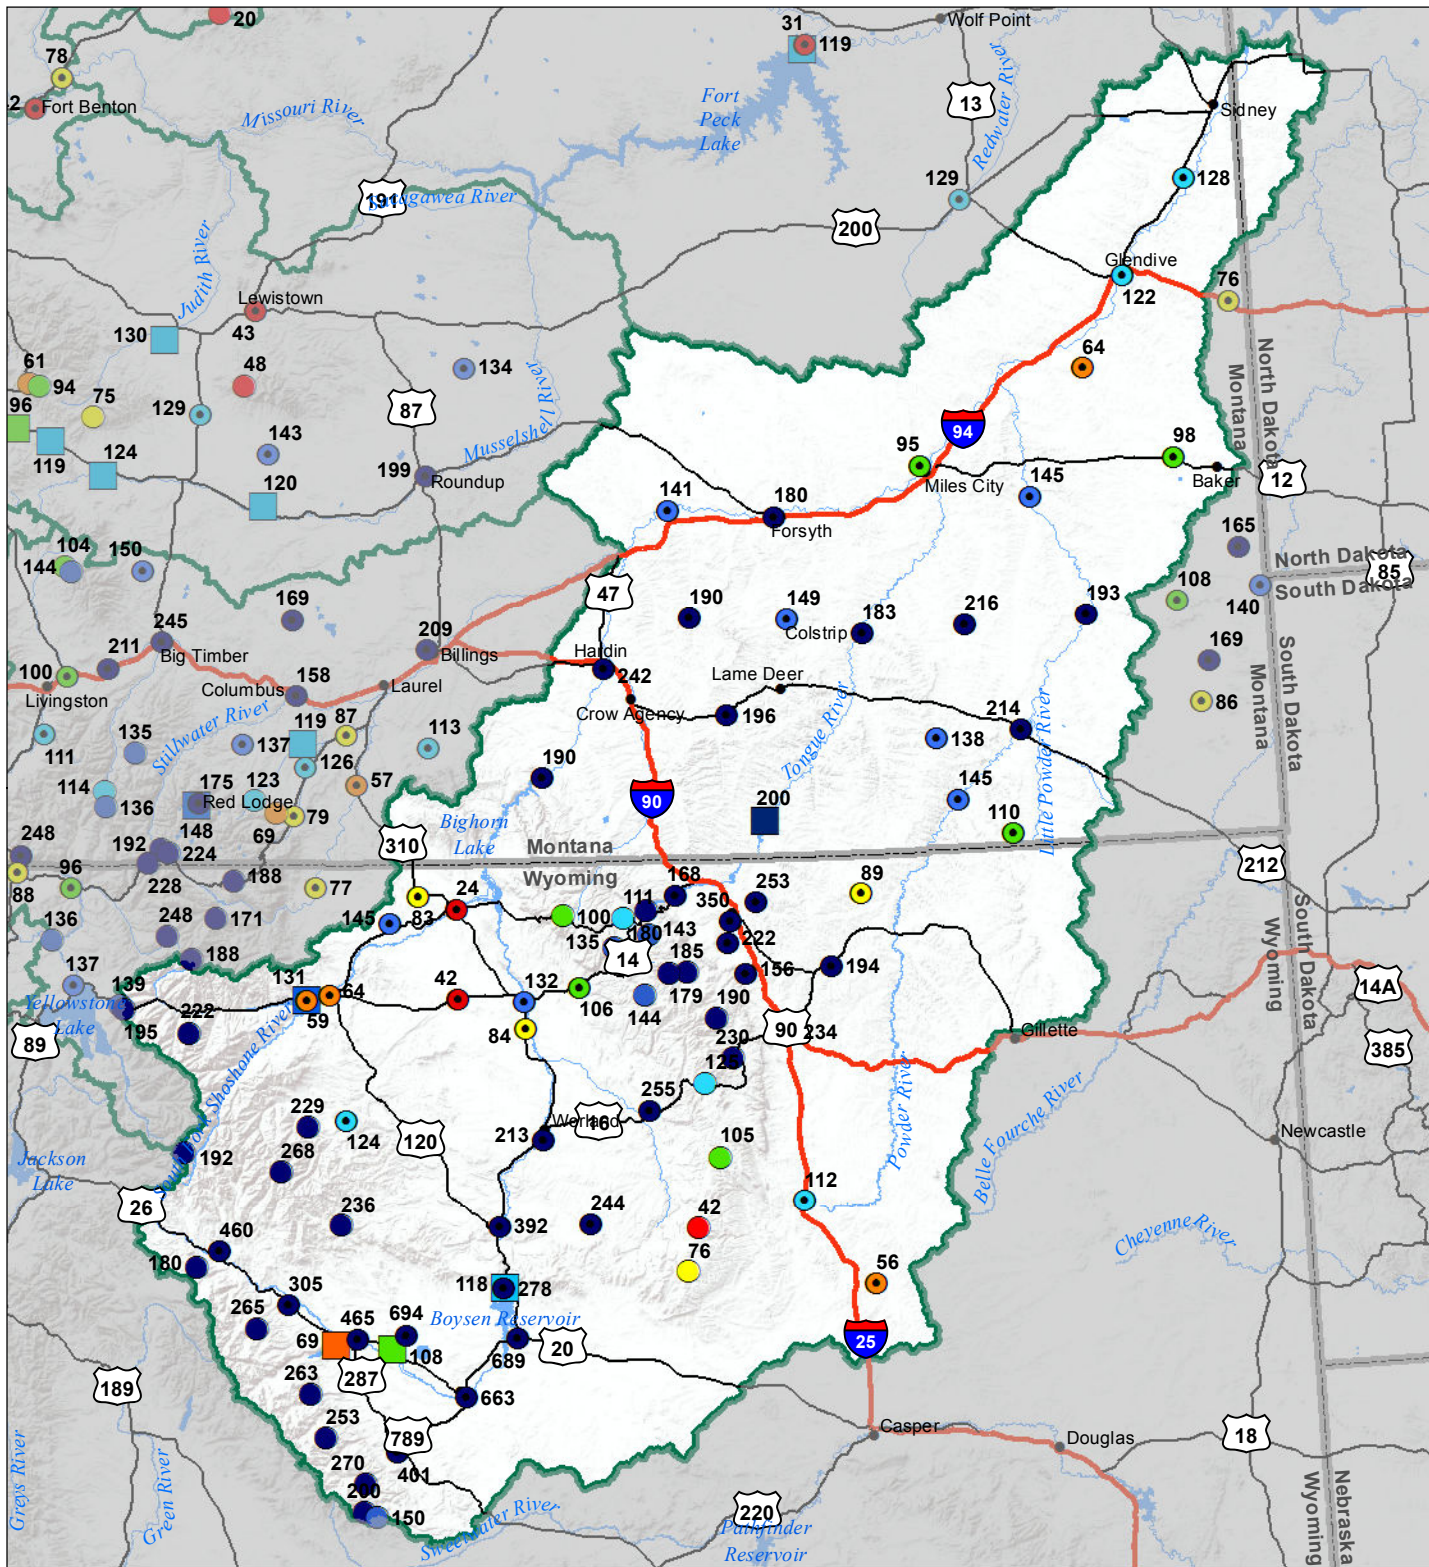

Lower Yellowstone River Basin Monthly Precipitation and Reservoir Levels Percentage of Normal April 1, 2017 (March 1, 2017 - April 1, 2017)

Precipitation Percent of Normal

SNOTEL

- > 150%
- 131 - 150%
- 111 - 130%
- 91 - 110%
- 71 - 90%
- 51 - 70%
- 1 - 50%

COOP/ACIS

- > 150%
- 131 - 150%
- 111 - 130%
- 91 - 110%
- 71 - 90%
- 51 - 70%
- 1 - 50%

Reservoirs Percent of Normal

- > 150%
- 131 - 150%
- 111 - 130%
- 91 - 110%
- 71 - 90%
- 51 - 70%
- 51 - 70%
- 1 - 50%