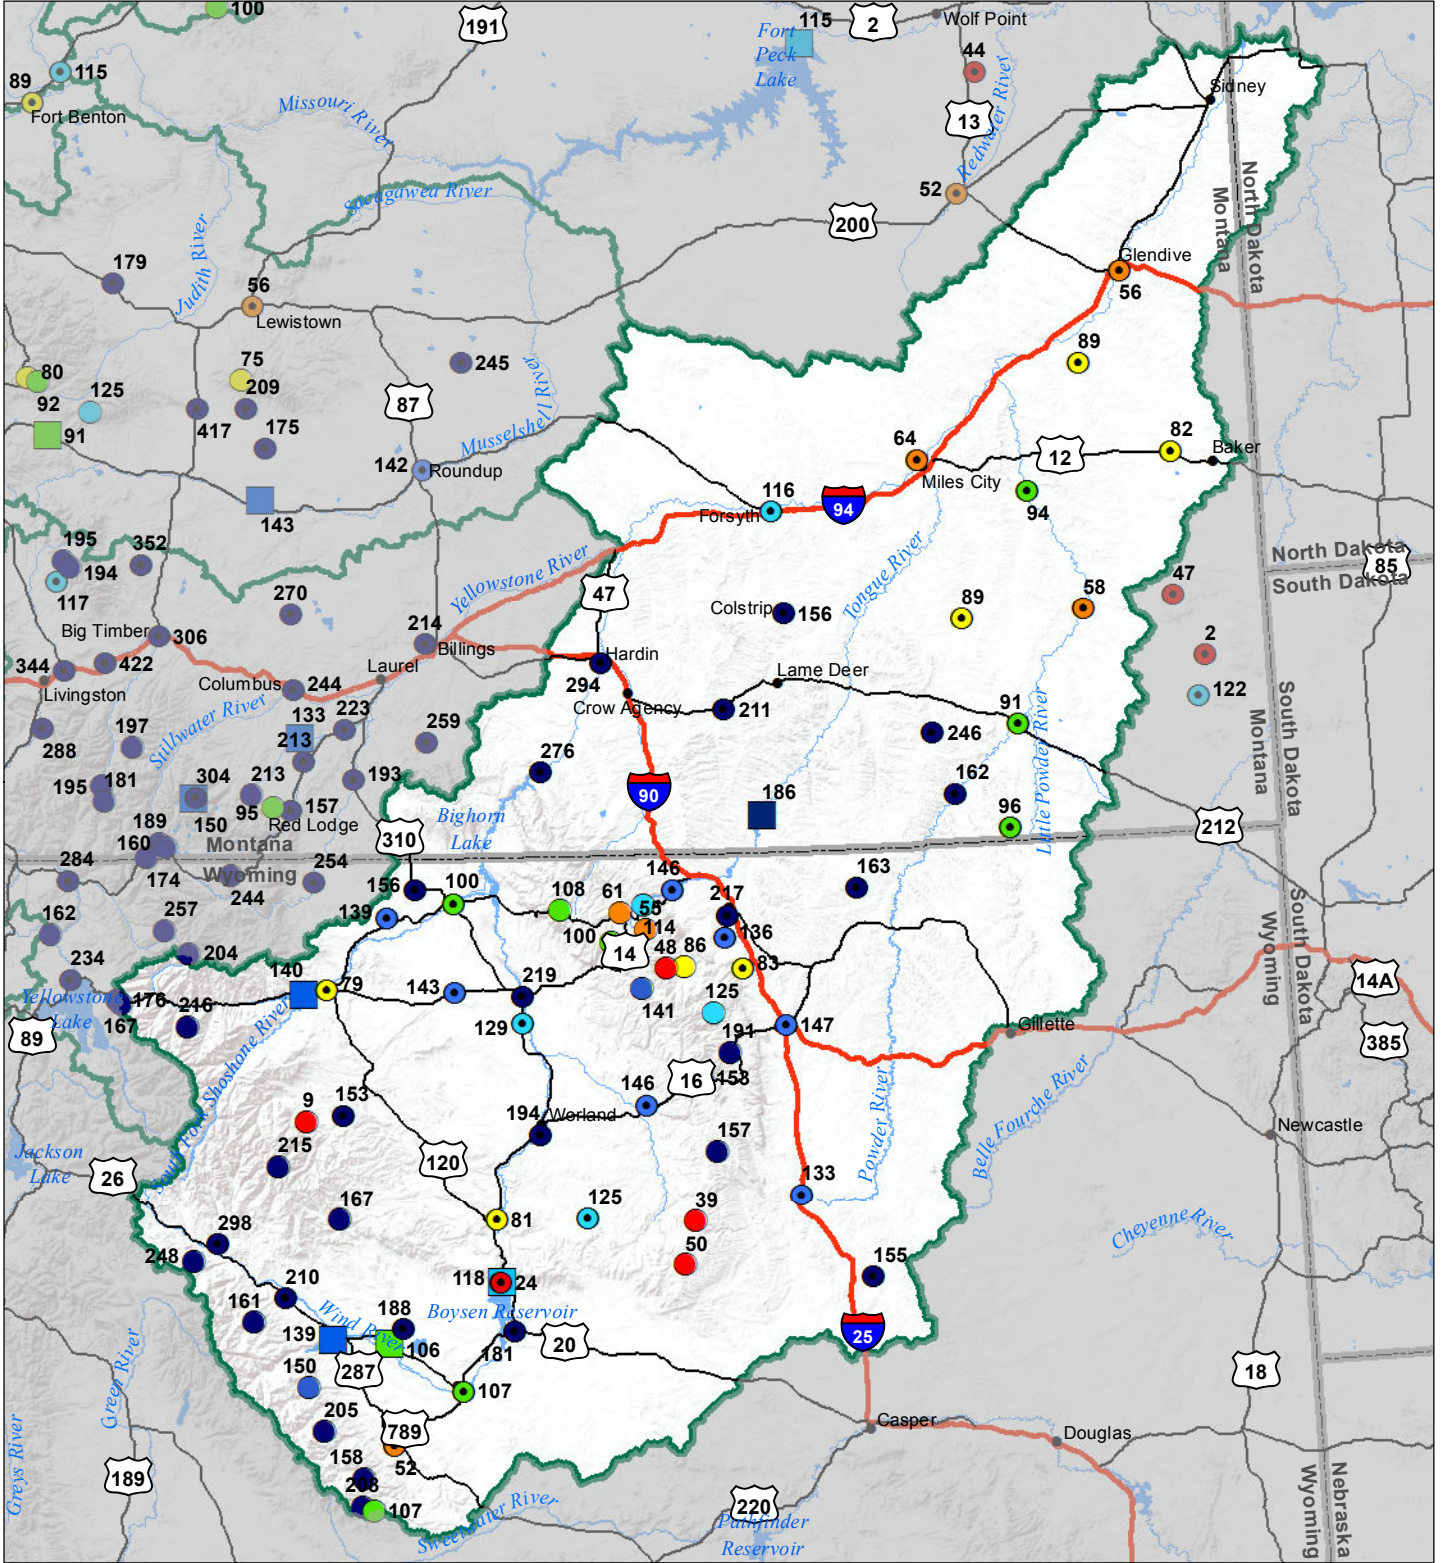

Lower Yellowstone River Basin Monthly Precipitation and Reservoir Levels Percentage of Normal December 1, 2017 (November 1, 2017 - December 1, 2017)

Precipitation Percent of Normal

SNOTEL

- > 150%
- 131 - 150%
- 111 - 130%
- 91 - 110%
- 71 - 90%
- 51 - 70%
- 1 - 50%

COOP/ACIS

- > 150%
- 131 - 150%
- 111 - 130%
- 91 - 110%
- 71 - 90%
- 51 - 70%
- 1 - 50%

Reservoirs Percent of Normal

- > 150%
- 131 - 150%
- 111 - 130%
- 91 - 110%
- 71 - 90%
- 51 - 70%
- 1 - 50%