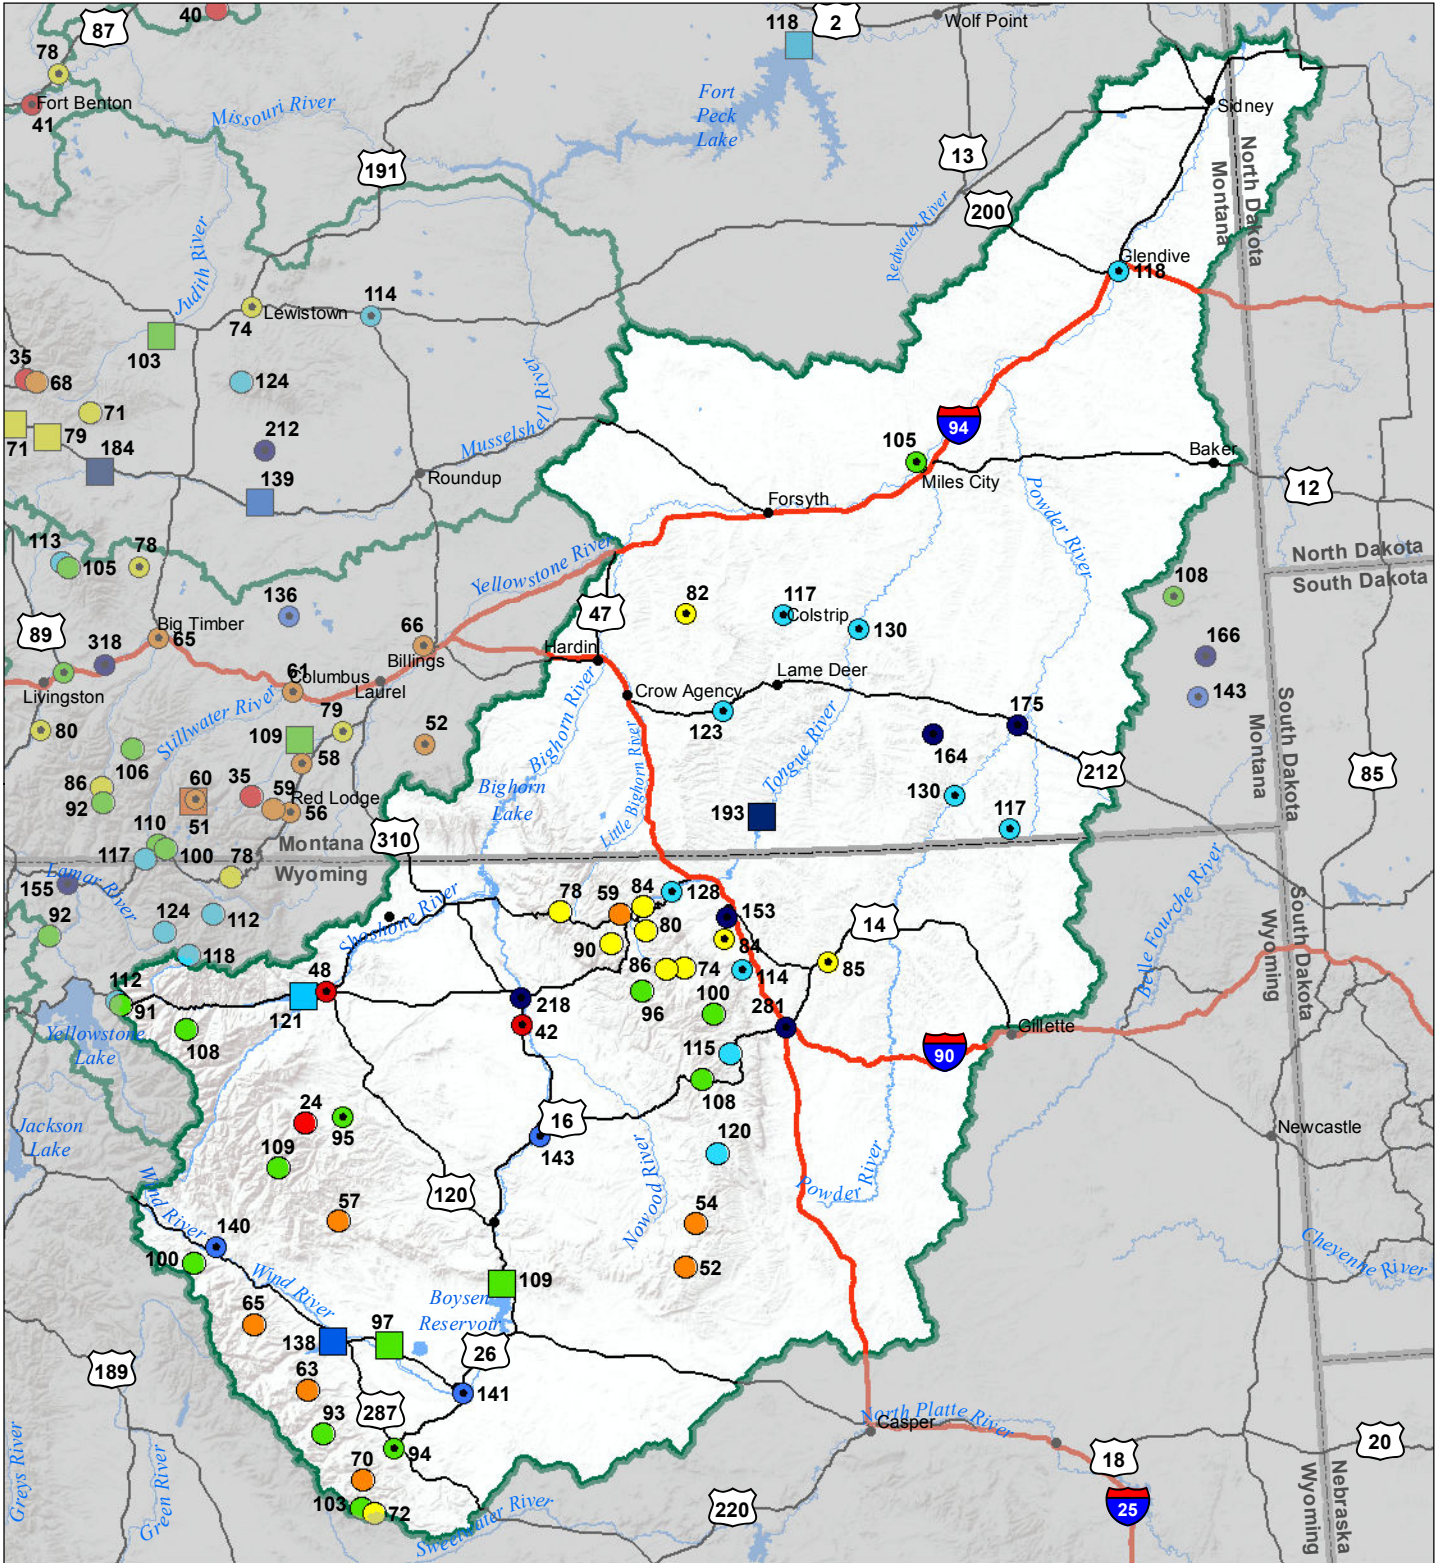

Lower Yellowstone River Basin Monthly Precipitation and Reservoir Levels Percentage of Normal April 1, 2018 (March 1, 2018 - April 1, 2018)

Precipitation Percent of Normal

SNOTEL

- > 150%
- 131 - 150%
- 111 - 130%
- 91 - 110%
- 71 - 90%
- 51 - 70%
- 1 - 50%

COOP/ACIS

- > 150%
- 131 - 150%
- 111 - 130%
- 91 - 110%
- 71 - 90%
- 51 - 70%
- 1 - 50%

Reservoirs Percent of Normal

- > 150%
- 131 - 150%
- 111 - 130%
- 91 - 110%
- 71 - 90%
- 51 - 70%
- 1 - 50%