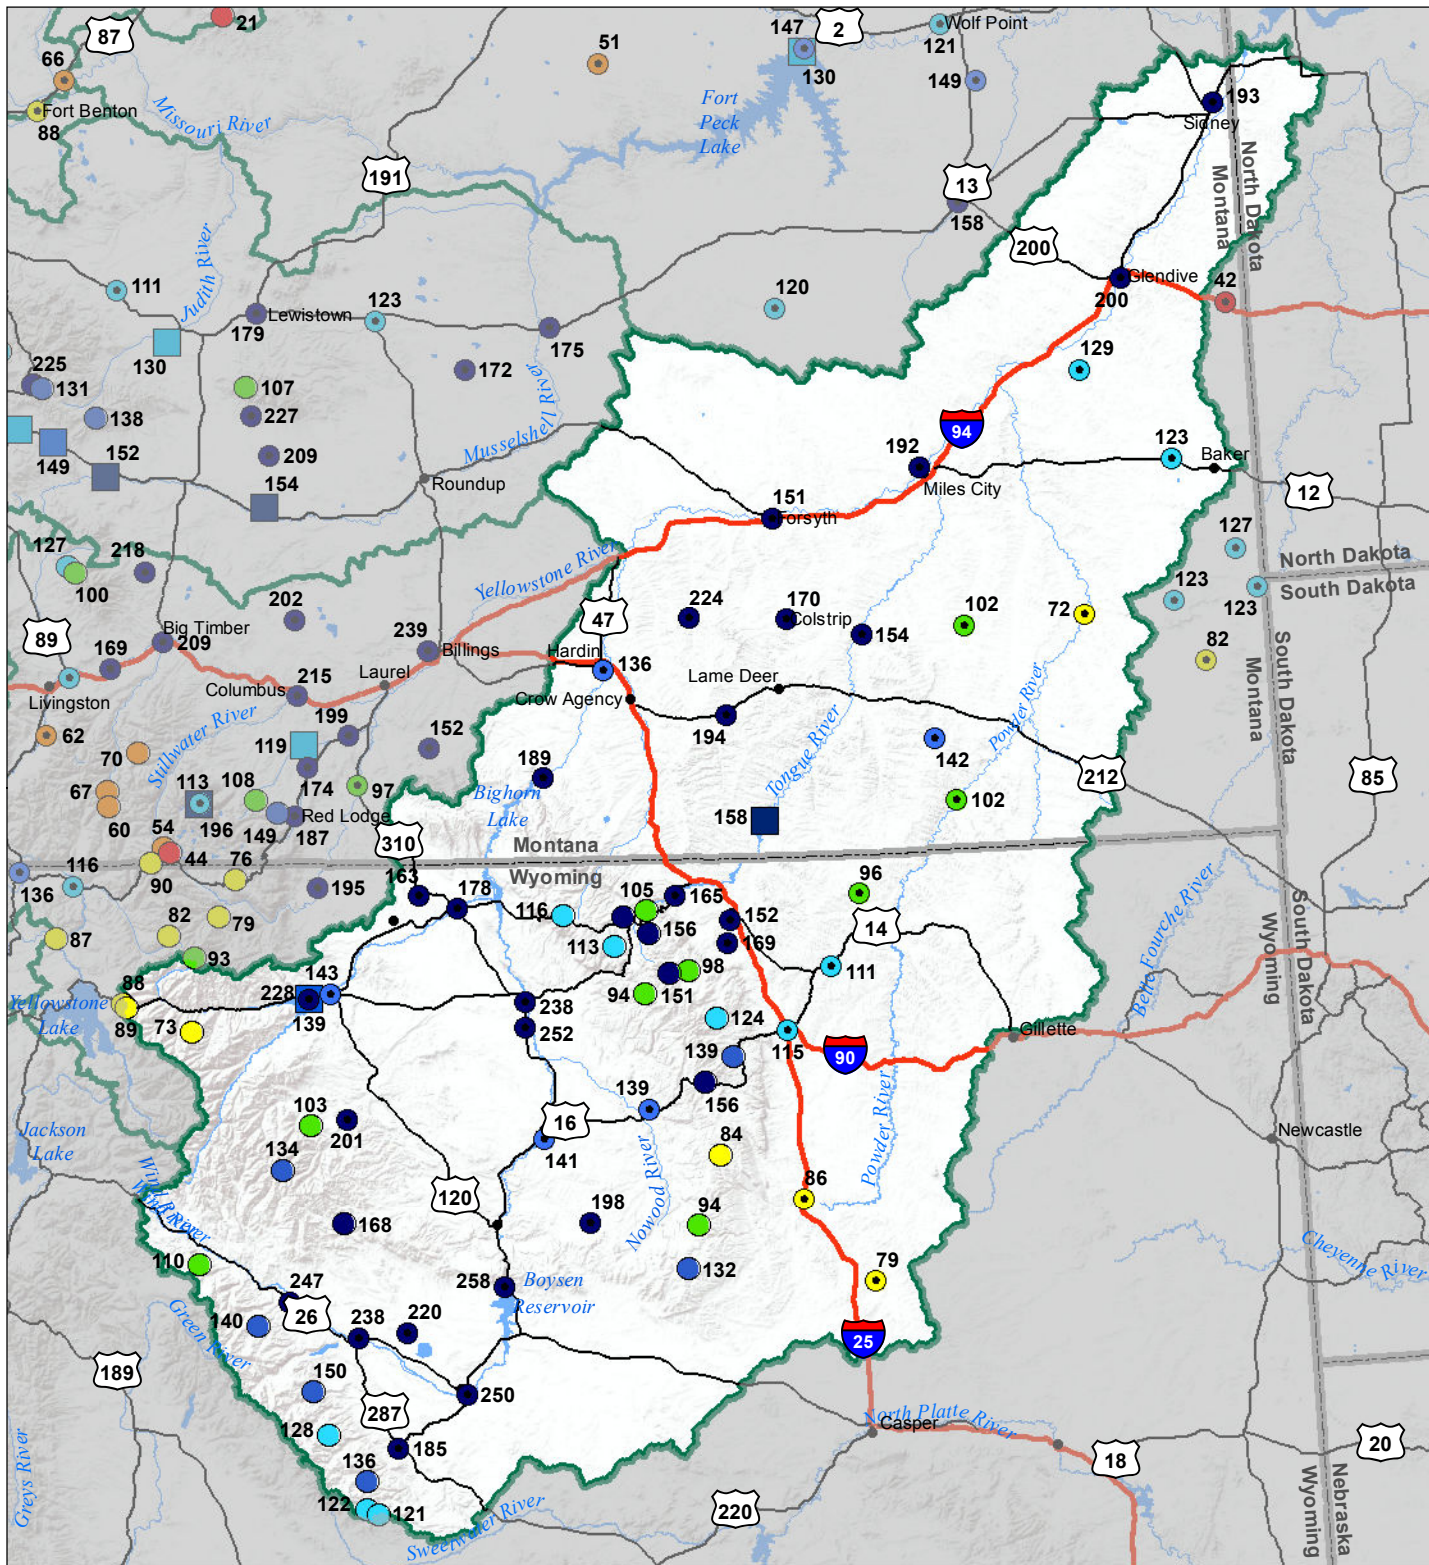

Lower Yellowstone River Basin Monthly Precipitation and Reservoir Levels Percentage of Normal June 1, 2018 (May 1, 2018 - June 1, 2018)

Precipitation Percent of Normal

SNOTEL

- > 150%
- 131 - 150%
- 111 - 130%
- 91 - 110%
- 71 - 90%
- 51 - 70%
- 1 - 50%

COOP/ACIS

- > 150%
- 131 - 150%
- 111 - 130%
- 91 - 110%
- 71 - 90%
- 51 - 70%
- 1 - 50%

Reservoirs Percent of Normal

- > 150%
- 131 - 150%
- 111 - 130%
- 91 - 110%
- 71 - 90%
- 51 - 70%
- 1 - 50%

Montana State Library
Natural Resource
Information System