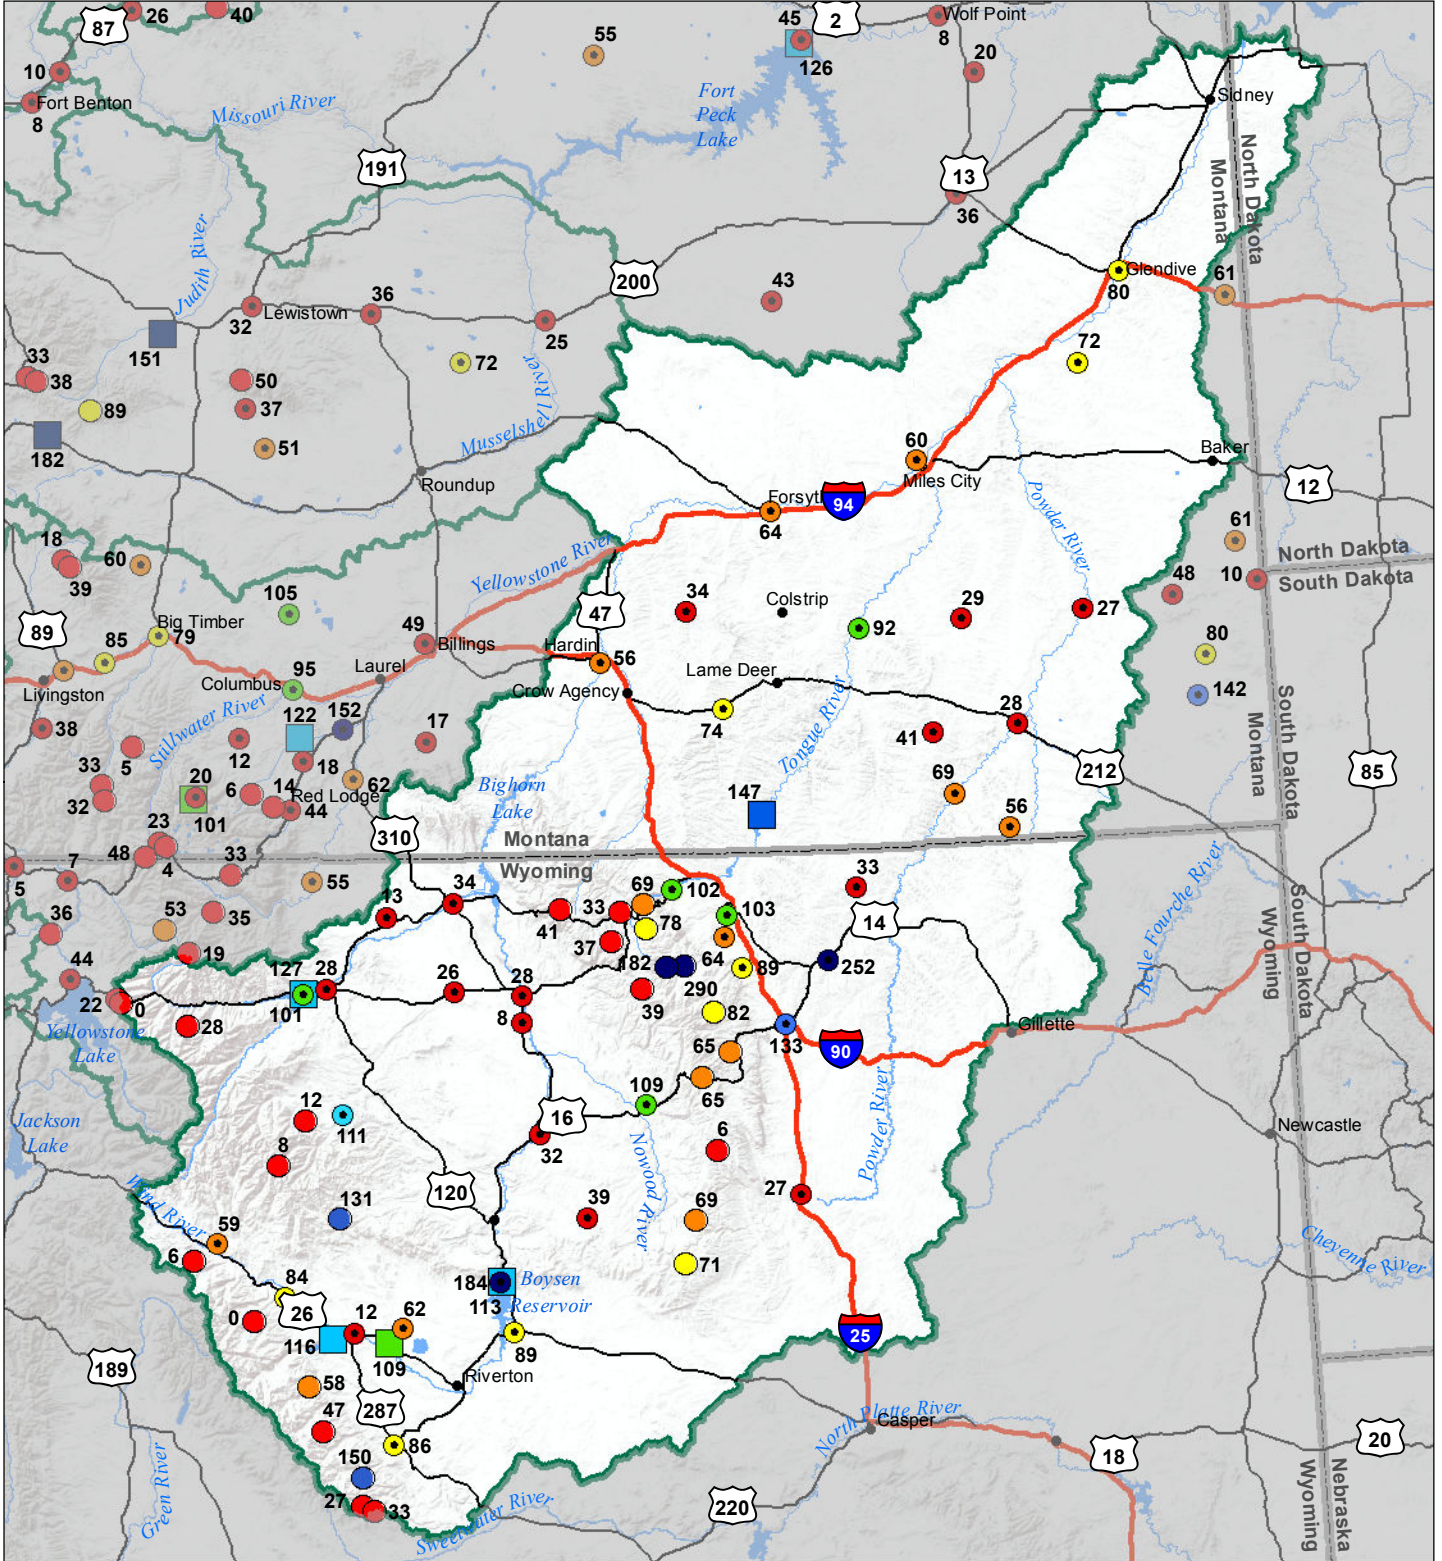

Lower Yellowstone River Basin Monthly Precipitation and Reservoir Levels Percentage of Normal August 1, 2018 (July 1, 2018 - August 1, 2018)

Precipitation Percent of Normal

SNOTEL

- > 150%
- 131 - 150%
- 111 - 130%
- 91 - 110%
- 71 - 90%
- 51 - 70%
- 1 - 50%

COOP/ACIS

- > 150%
- 131 - 150%
- 111 - 130%
- 91 - 110%
- 71 - 90%
- 51 - 70%
- 1 - 50%

Reservoirs Percent of Normal

- > 150%
- 131 - 150%
- 111 - 130%
- 91 - 110%
- 71 - 90%
- 51 - 70%
- 1 - 50%