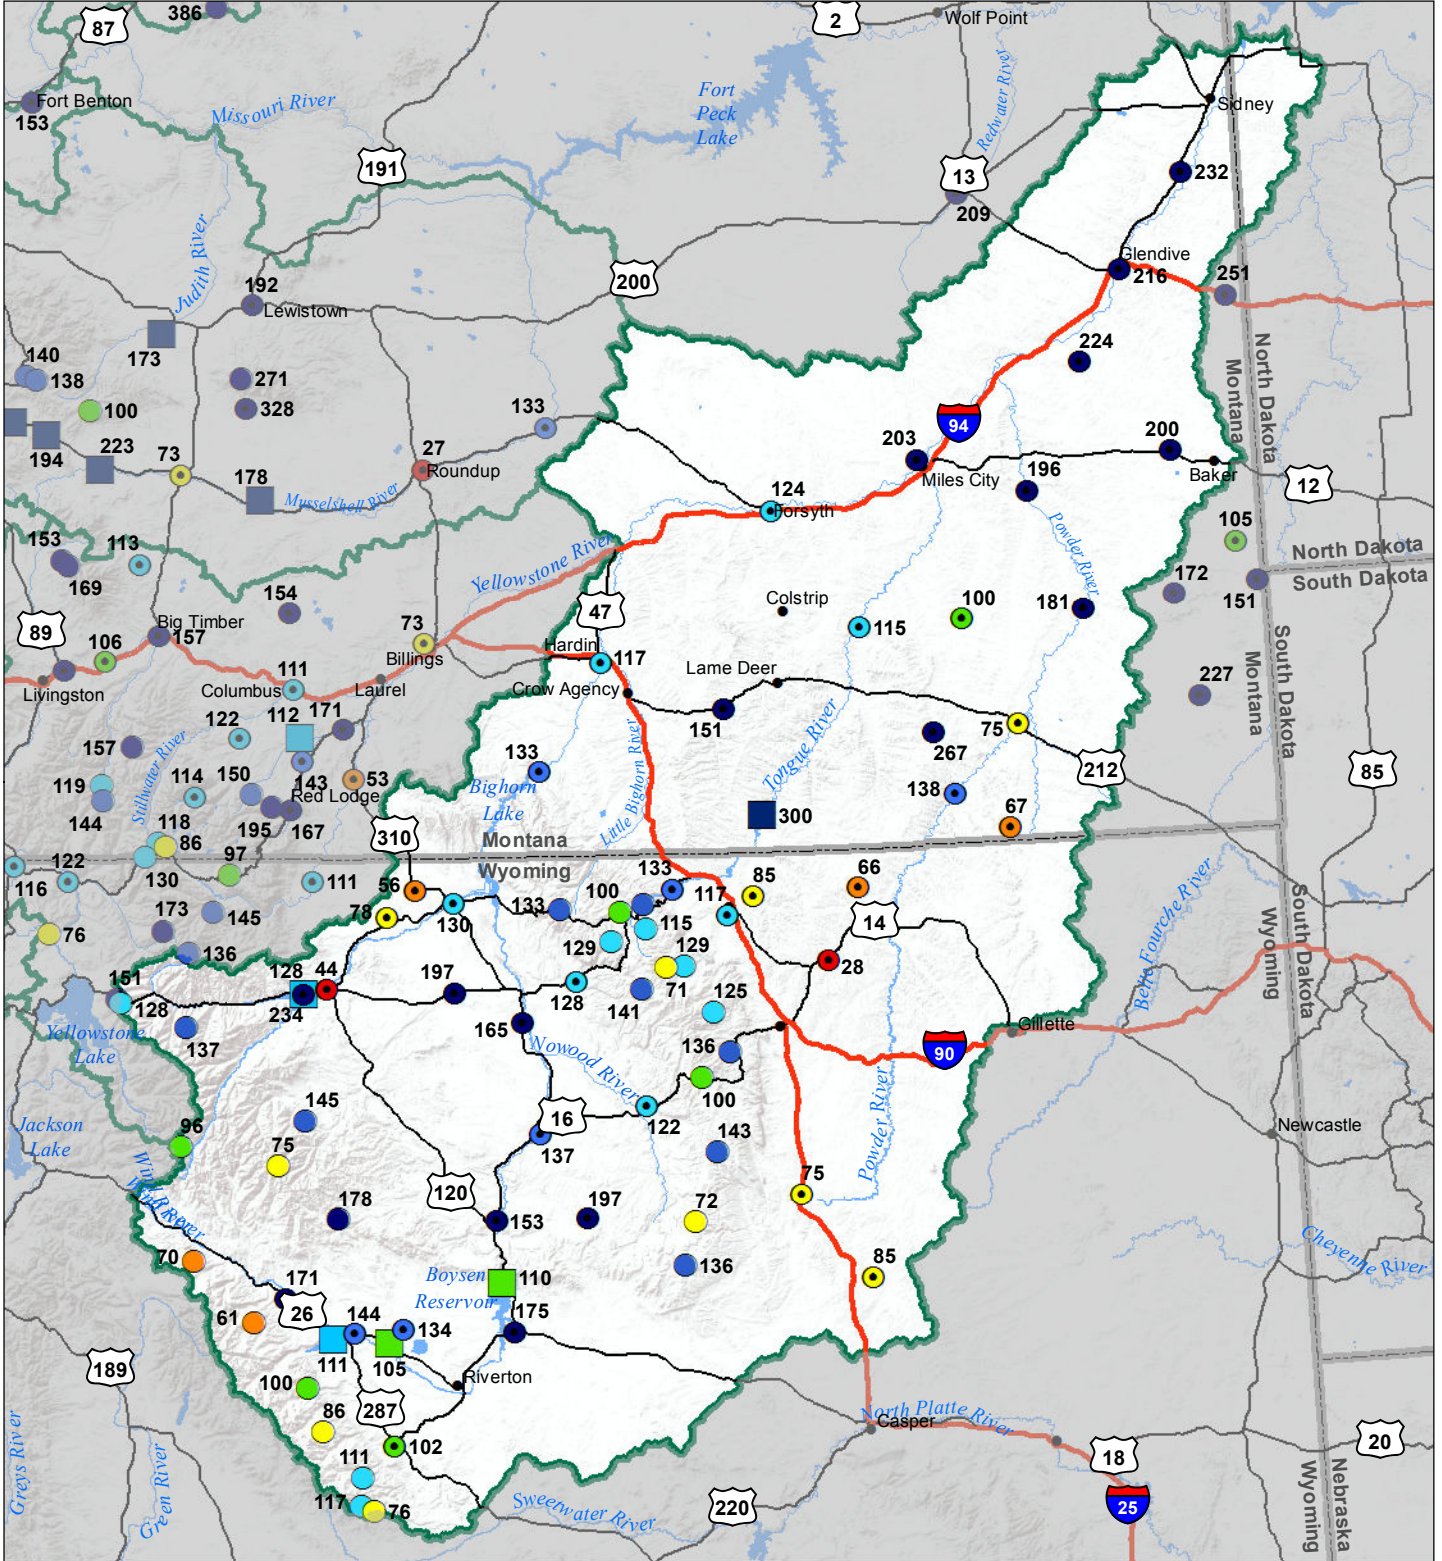

Lower Yellowstone River Basin Monthly Precipitation and Reservoir Levels Percentage of Normal December 1, 2018 (November 1, 2018 - December 1, 2018)

Precipitation Percent of Normal

SNOTEL

- > 150%
- 131 - 150%
- 111 - 130%
- 91 - 110%
- 71 - 90%
- 51 - 70%
- 1 - 50%

COOP/ACIS

- > 150%
- 131 - 150%
- 111 - 130%
- 91 - 110%
- 71 - 90%
- 51 - 70%
- 1 - 50%

Reservoirs Percent of Normal

- > 150%
- 131 - 150%
- 111 - 130%
- 91 - 110%
- 71 - 90%
- 51 - 70%
- 1 - 50%