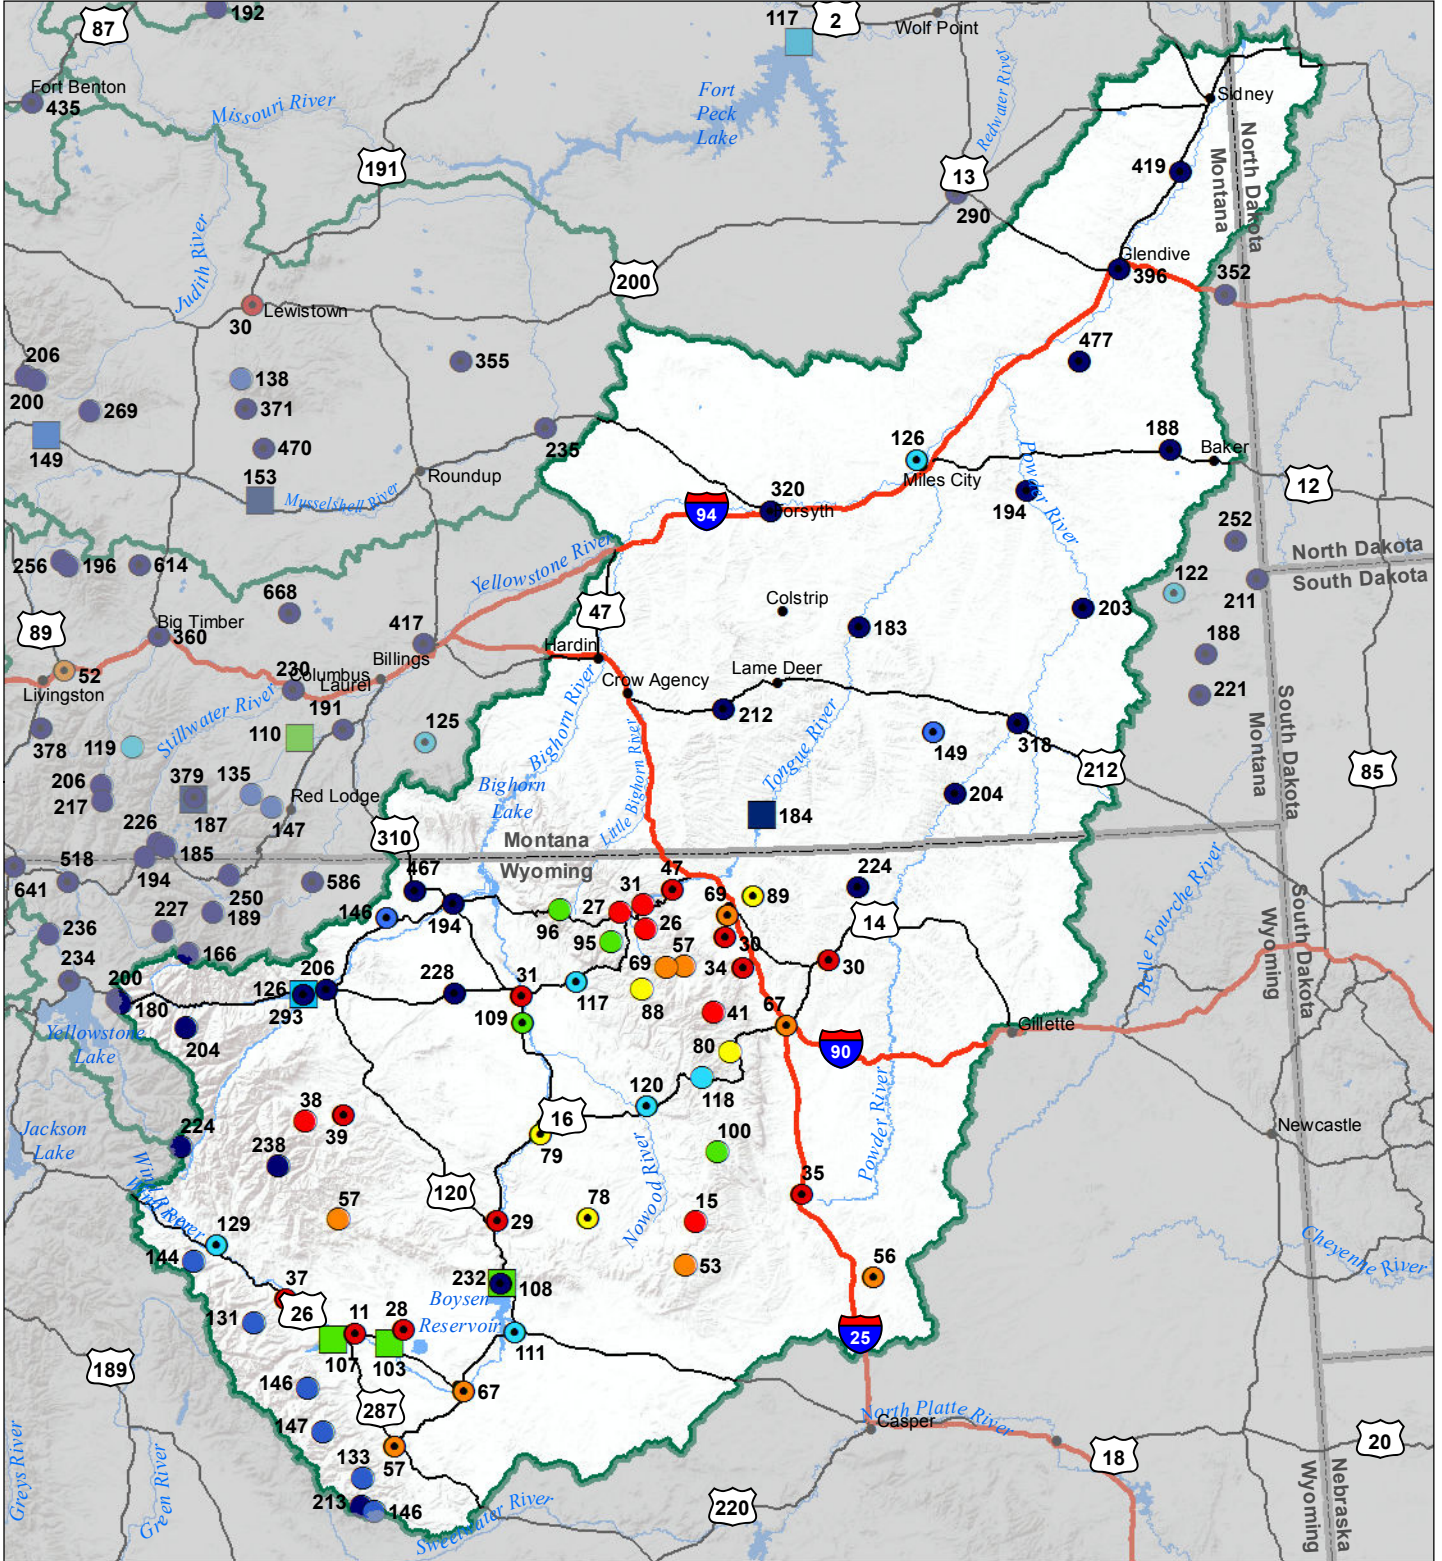

Lower Yellowstone River Basin Monthly Precipitation and Reservoir Levels Percentage of Normal March 1, 2019 (February 1, 2019 - March 1, 2019)

Precipitation Percent of Normal

SNOTEL

- > 150%
- 131 - 150%
- 111 - 130%
- 91 - 110%
- 71 - 90%
- 51 - 70%
- 1 - 50%

COOP/ACIS

- > 150%
- 131 - 150%
- 111 - 130%
- 91 - 110%
- 71 - 90%
- 51 - 70%
- 1 - 50%

Reservoirs Percent of Normal

- > 150%
- 131 - 150%
- 111 - 130%
- 91 - 110%
- 71 - 90%
- 51 - 70%
- 1 - 50%

Montana State Library
Natural Resource
Information System