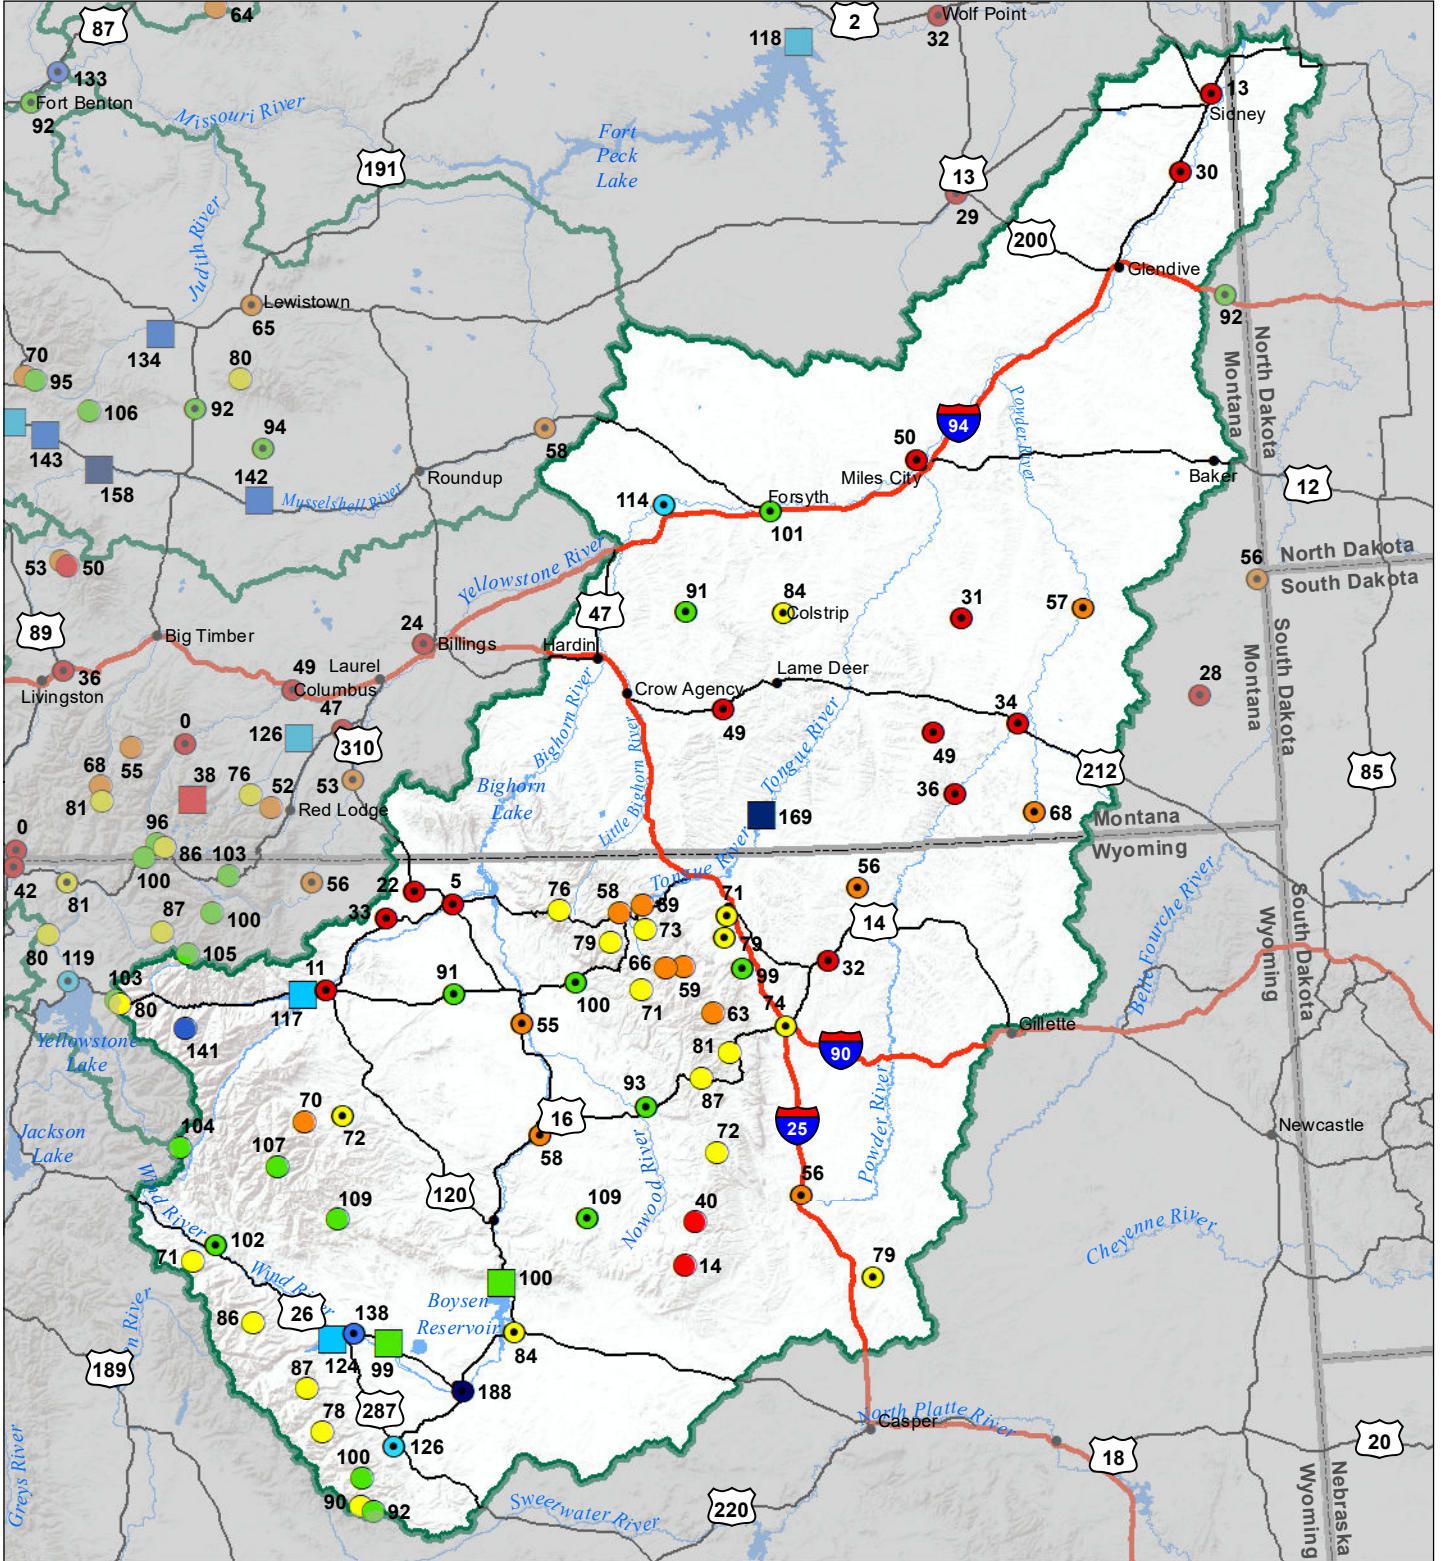

# Lower Yellowstone River Basin Monthly Precipitation and Reservoir Levels Percentage of Normal May 1, 2020 (April 1, 2020 - May 1, 2020)

### Precipitation Percent of Normal

#### SNOTEL

- > 150%
- 131 - 150%
- 111 - 130%
- 91 - 110%
- 71 - 90%
- 51 - 70%
- 1 - 50%