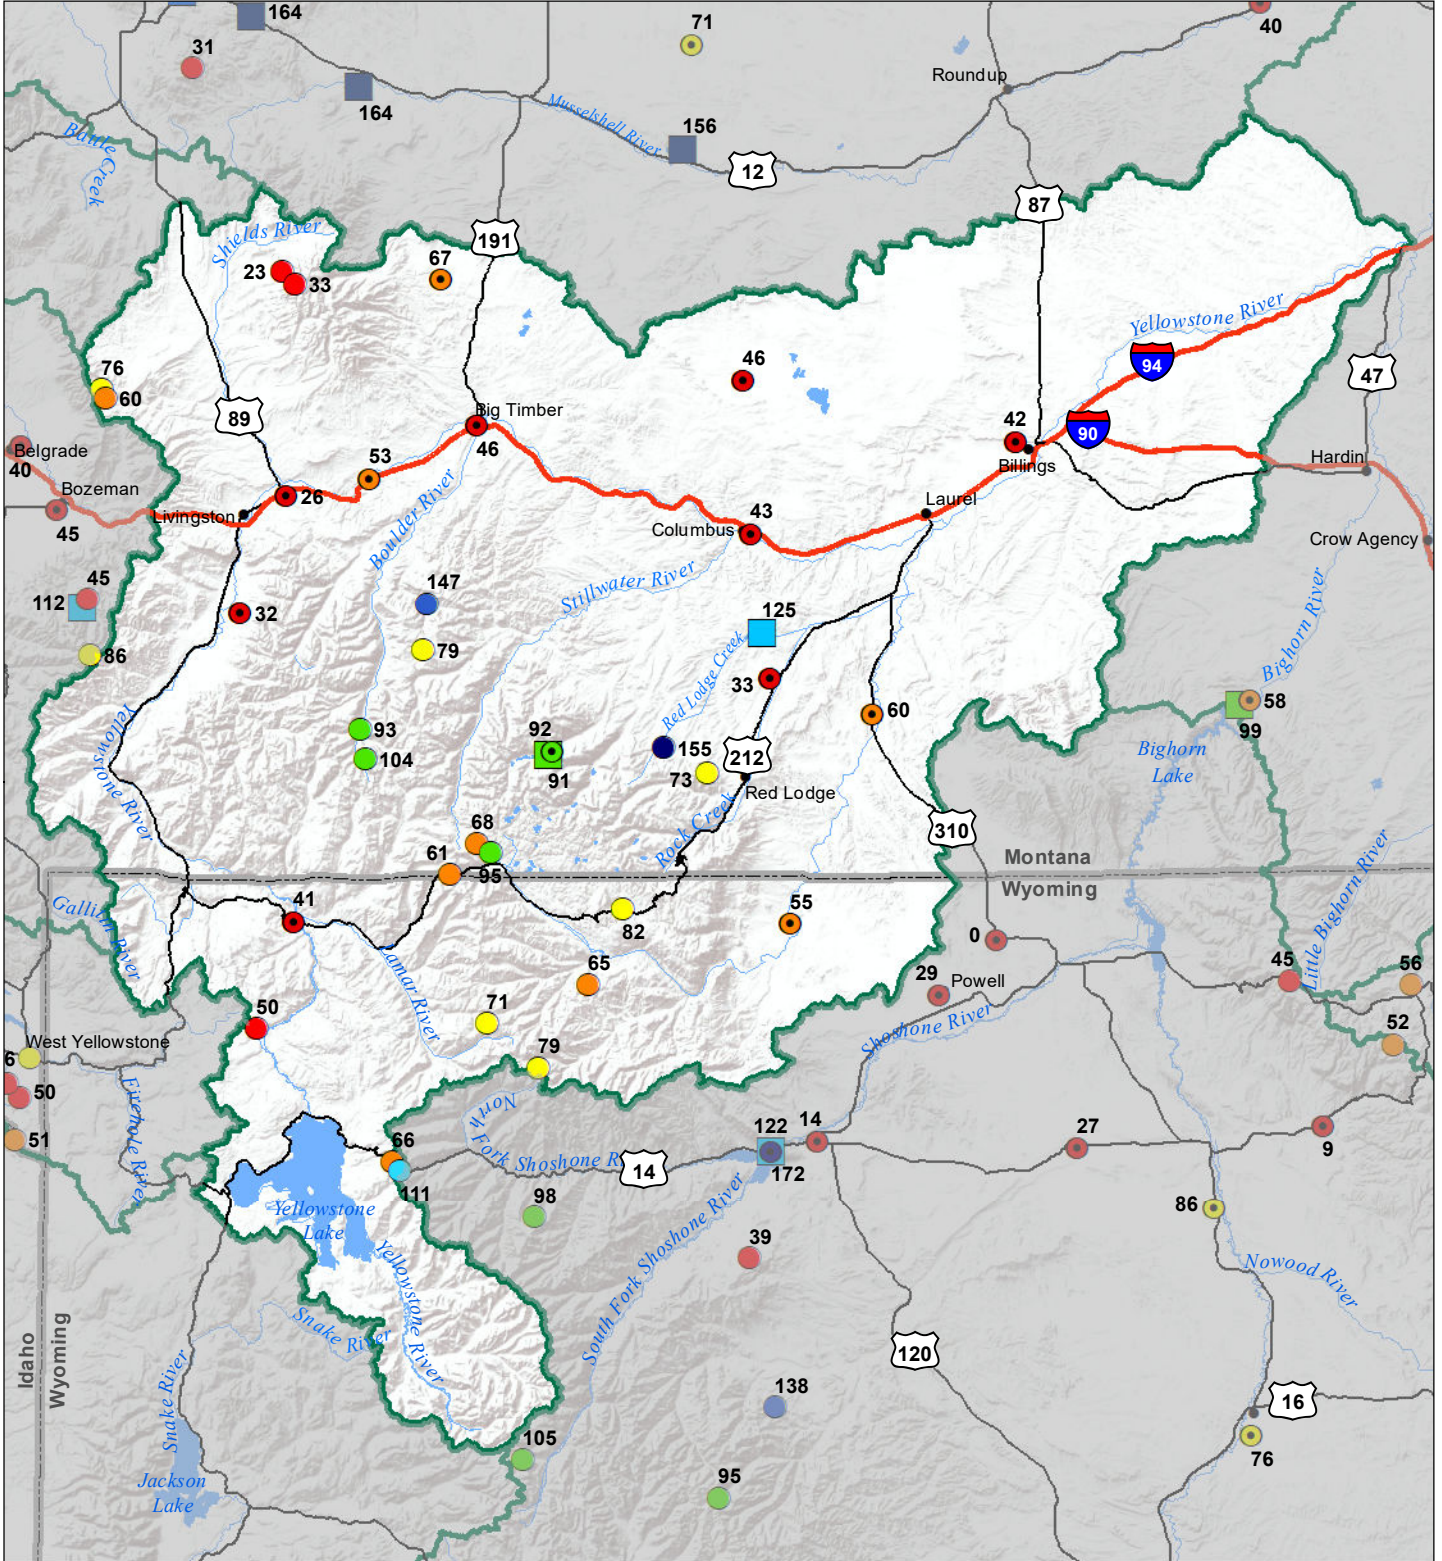

# Upper Yellowstone River Basin Monthly Precipitation and Reservoir Levels Percentage of Normal October 1, 2020 (September 1, 2020 - October 1, 2020)

### Precipitation Percent of Normal

#### SNOTEL

- > 150%
- 131 - 150%
- 111 - 130%
- 91 - 110%
- 71 - 90%
- 51 - 70%
- 1 - 50%

### Reservoirs Percent of Normal

- > 150%
- 131 - 150%
- 111 - 130%
- 91 - 110%
- 71 - 90%
- 51 - 70%
- 1 - 50%