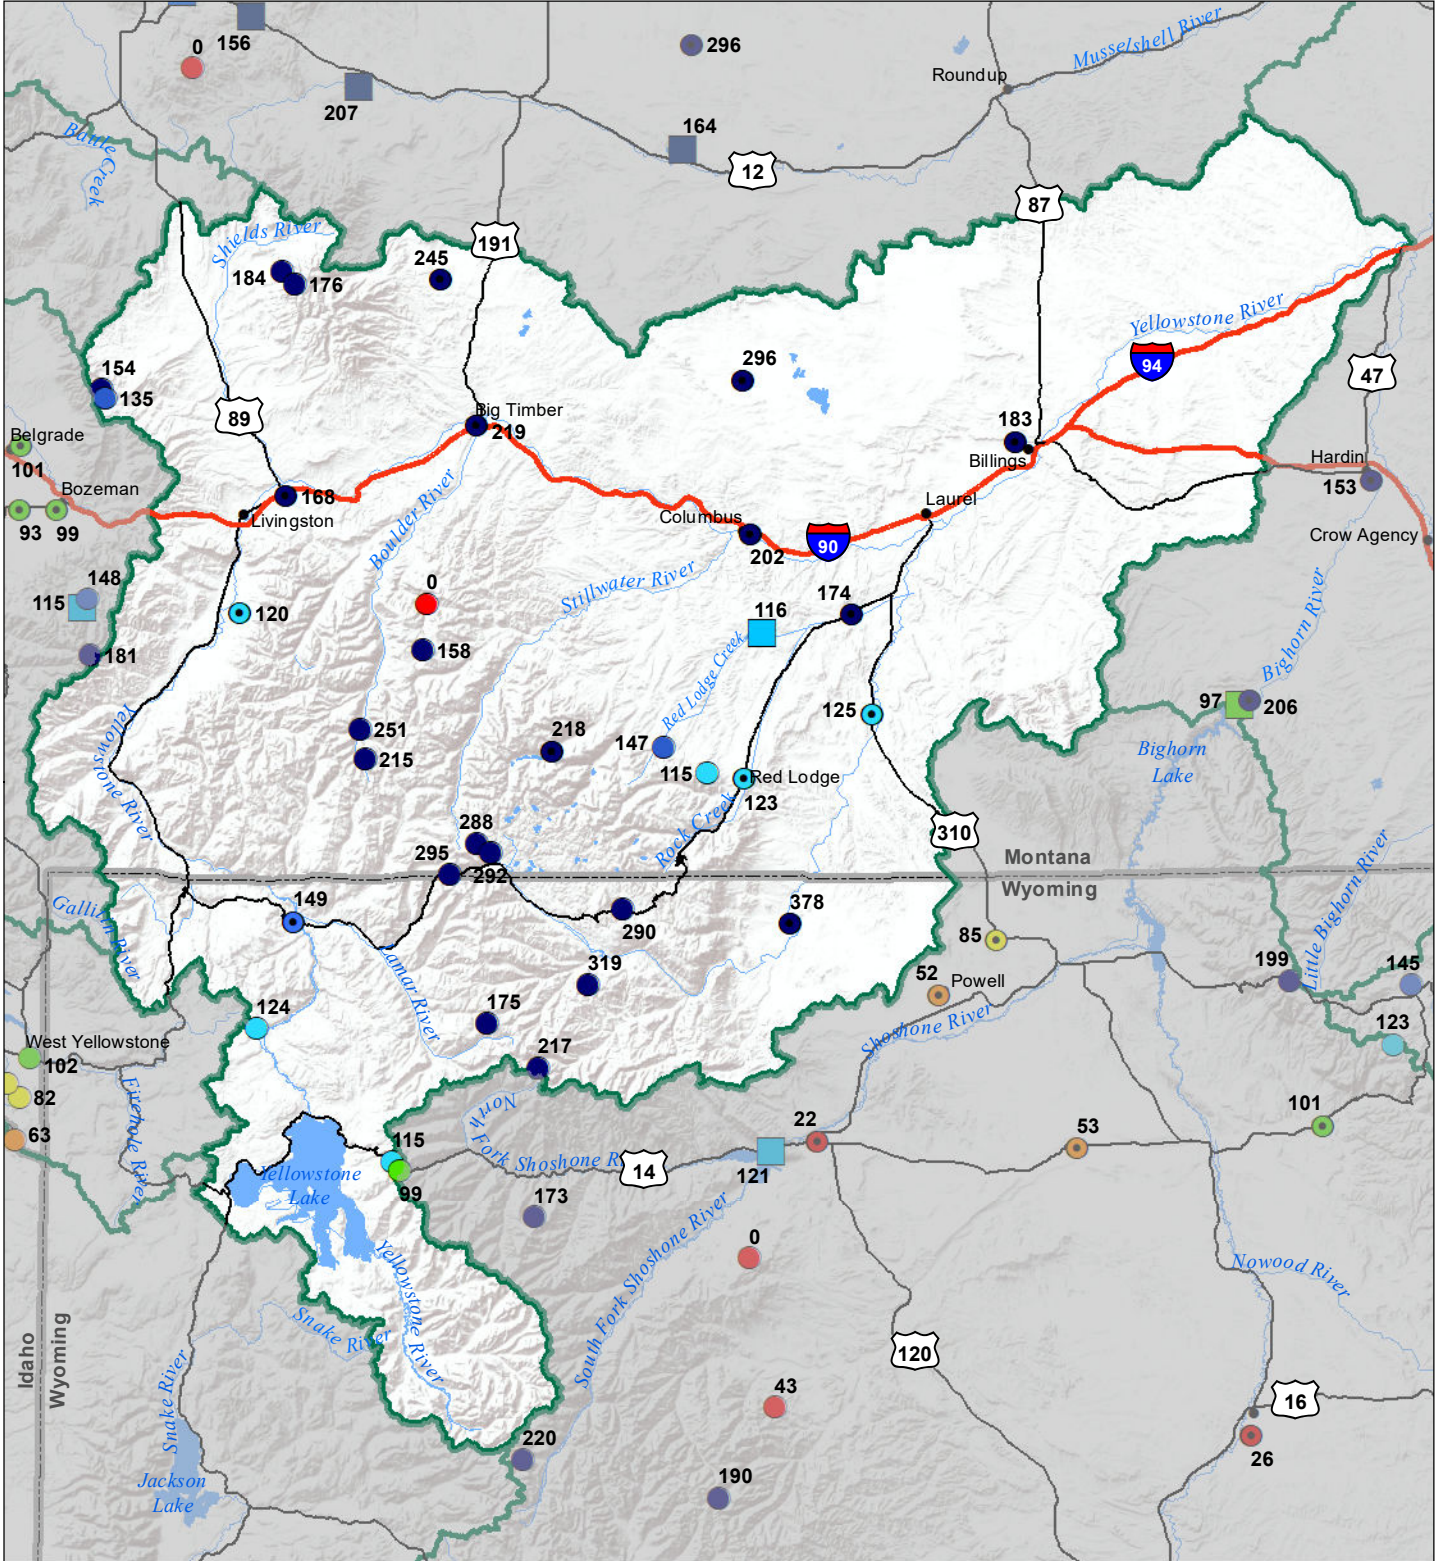

Upper Yellowstone River Basin Monthly Precipitation and Reservoir Levels Percentage of Normal November 1, 2020 (October 1, 2020 - November 1, 2020)

Precipitation Percent of Normal

SNOTEL

- > 150%
- 131 - 150%
- 111 - 130%
- 91 - 110%
- 71 - 90%
- 51 - 70%
- 1 - 50%

COOP/ACIS

- > 150%
- 131 - 150%
- 111 - 130%
- 91 - 110%
- 71 - 90%
- 51 - 70%
- 1 - 50%

Reservoirs Percent of Normal

- > 150%
- 131 - 150%
- 111 - 130%
- 91 - 110%
- 71 - 90%
- 51 - 70%
- 1 - 50%