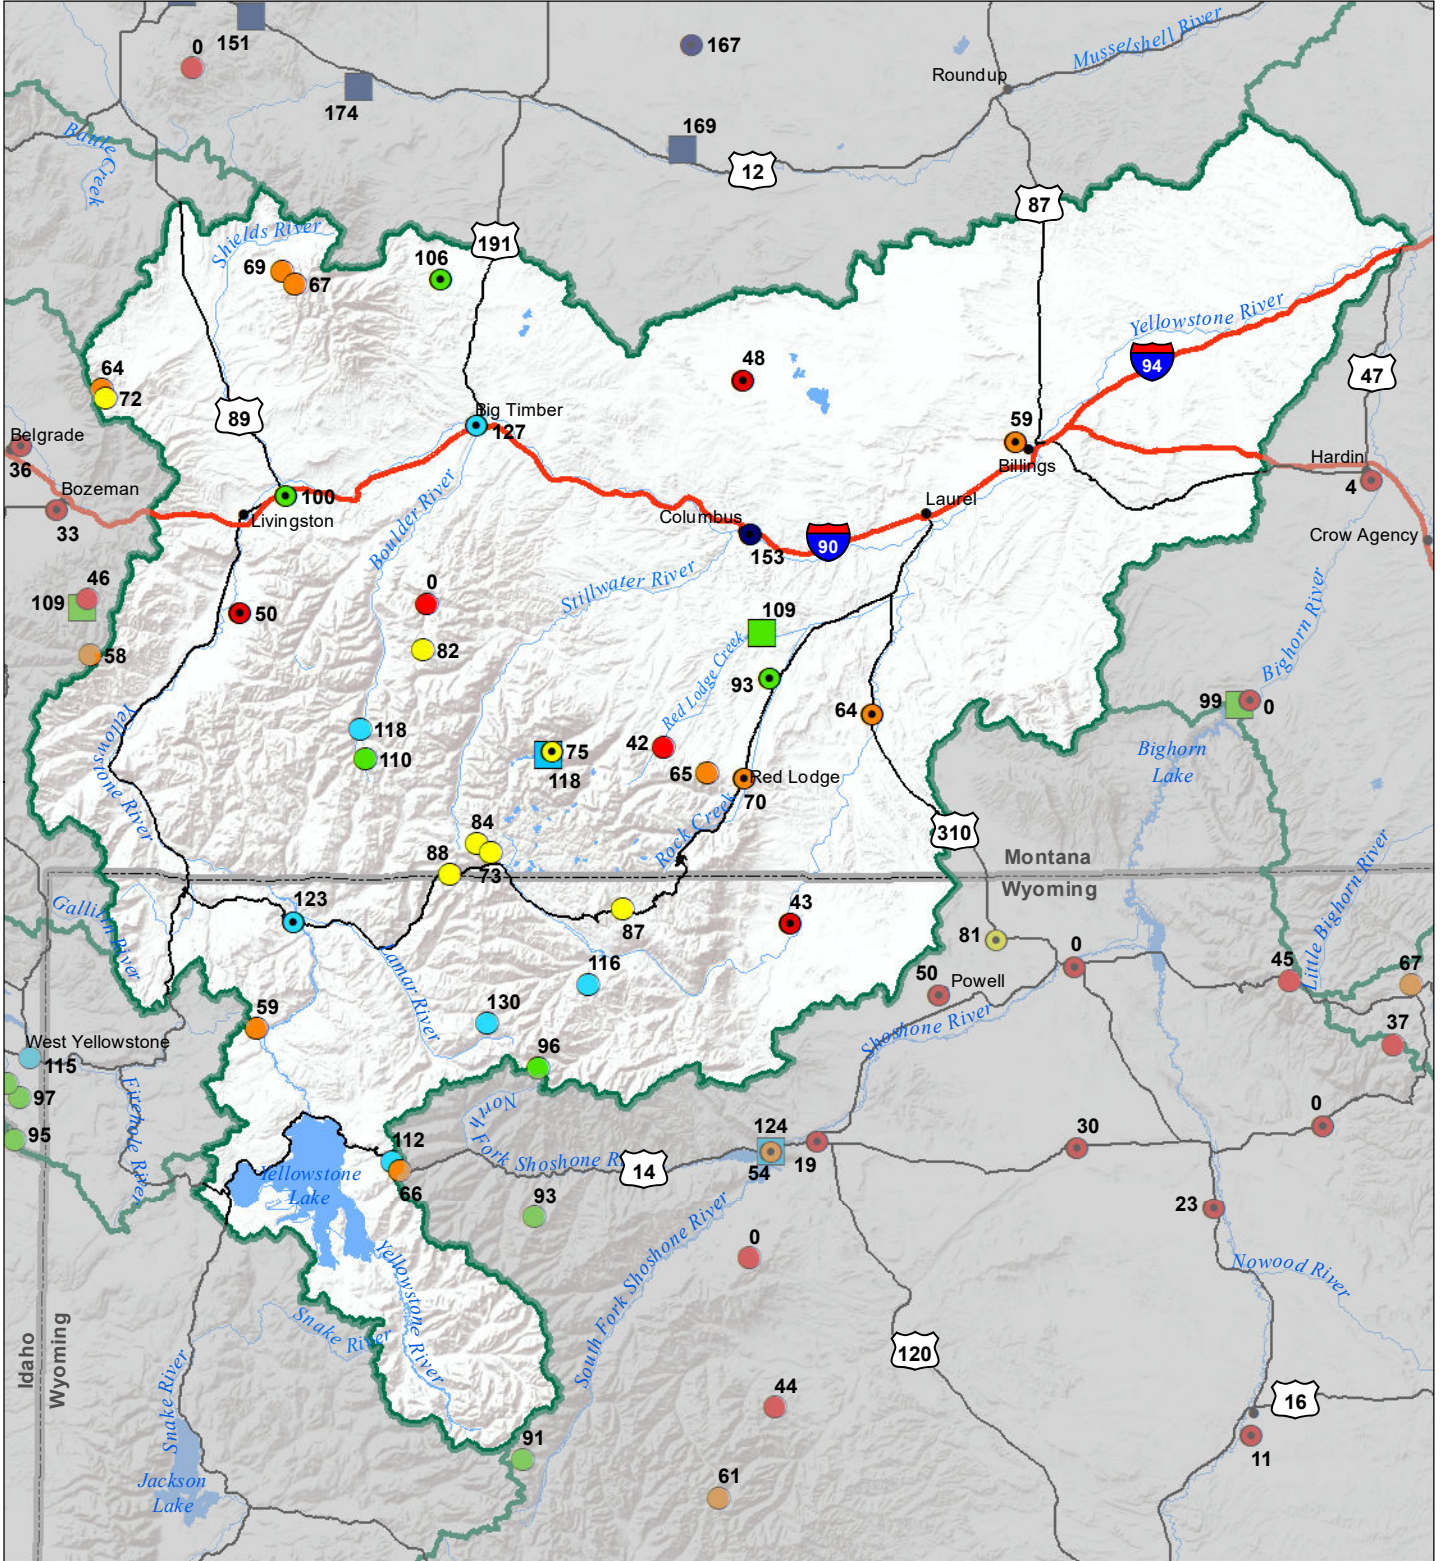

Upper Yellowstone River Basin Monthly Precipitation and Reservoir Levels Percentage of Normal December 1, 2020 (November 1, 2020 - December 1, 2020)

Precipitation Percent of Normal

SNOTEL

- > 150%
- 131 - 150%
- 111 - 130%
- 91 - 110%
- 71 - 90%
- 51 - 70%
- 1 - 50%

COOP/ACIS

- > 150%
- 131 - 150%
- 111 - 130%
- 91 - 110%
- 71 - 90%
- 51 - 70%
- 1 - 50%

Reservoirs Percent of Normal

- > 150%
- 131 - 150%
- 111 - 130%
- 91 - 110%
- 71 - 90%
- 51 - 70%
- 51 - 70%
- 1 - 50%