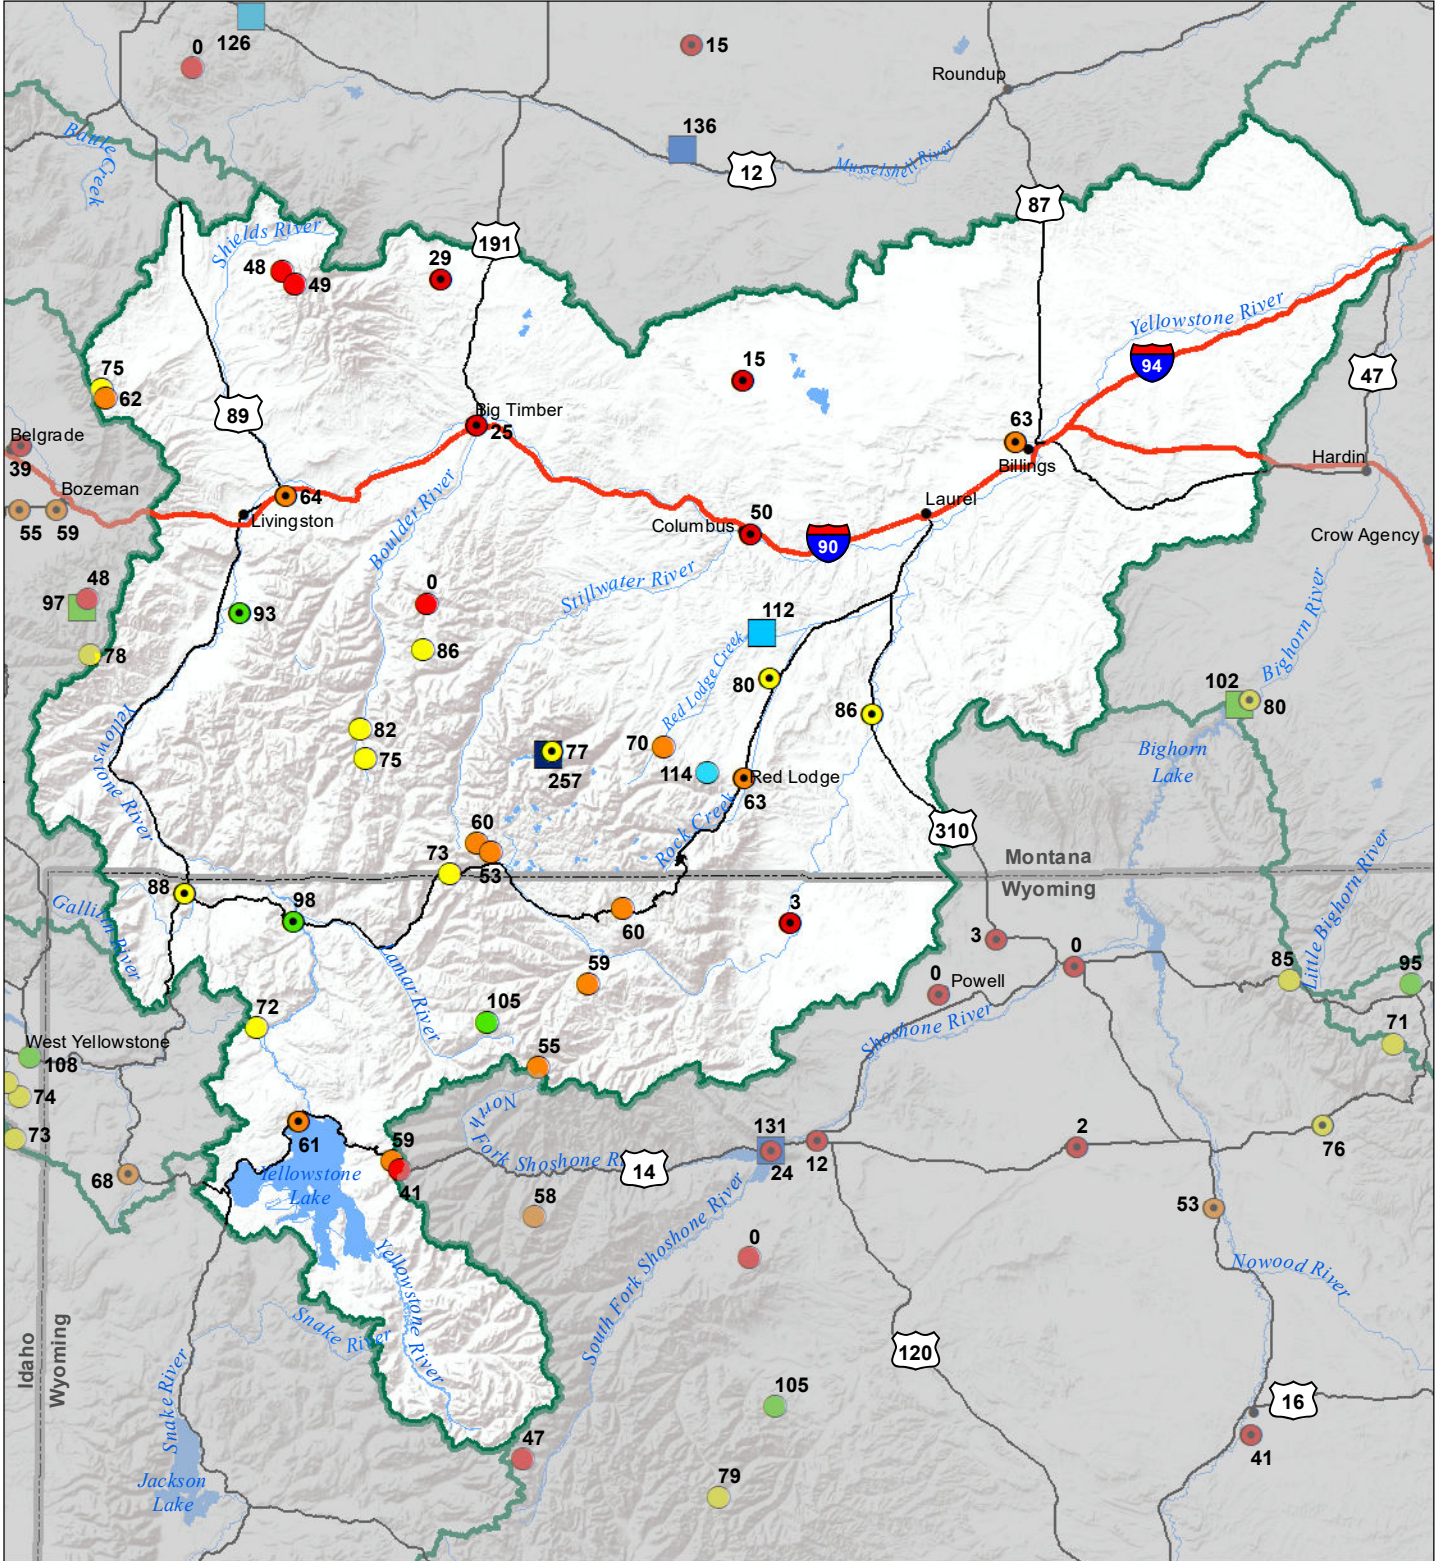

Upper Yellowstone River Basin Monthly Precipitation and Reservoir Levels Percentage of Normal April 1, 2021 (March 1, 2021 - April 1, 2021)

Precipitation Percent of Normal

SNOTEL

- > 150%
- 131 - 150%
- 111 - 130%
- 91 - 110%
- 71 - 90%
- 51 - 70%
- 1 - 50%

COOP/ACIS

- > 150%
- 131 - 150%
- 111 - 130%
- 91 - 110%
- 71 - 90%
- 51 - 70%
- 1 - 50%

Reservoirs Percent of Normal

- > 150%
- 131 - 150%
- 111 - 130%
- 91 - 110%
- 71 - 90%
- 51 - 70%
- 1 - 50%