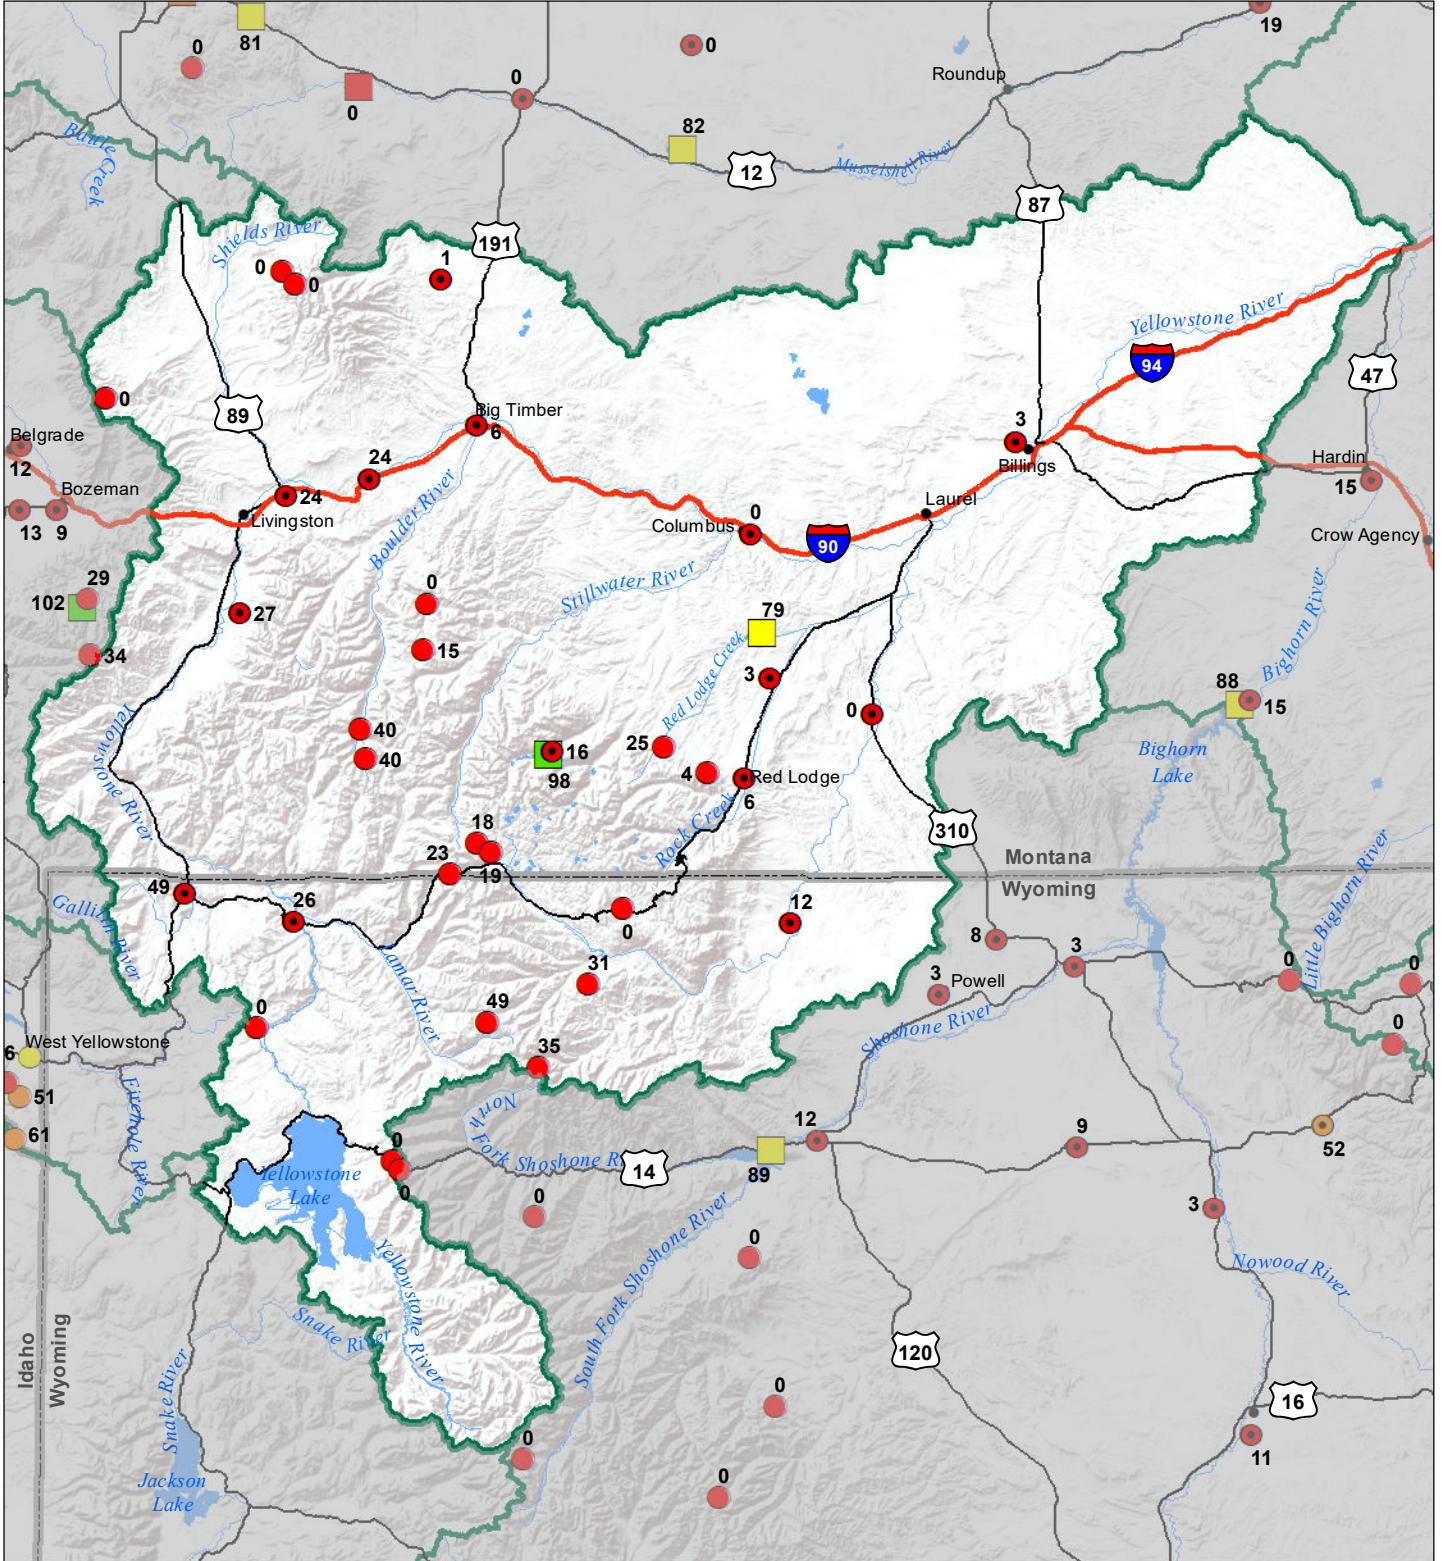

Upper Yellowstone River Basin Monthly Precipitation and Reservoir Levels Percentage of Normal October 1, 2021 (September 1, 2021 - October 1, 2021)

Precipitation Percent of Normal

SNOTEL

- > 150%
- 131 - 150%
- 111 - 130%
- 91 - 110%
- 71 - 90%
- 51 - 70%
- 1 - 50%

COOP/ACIS

- > 150%
- 131 - 150%
- 111 - 130%
- 91 - 110%
- 71 - 90%
- 51 - 70%
- 1 - 50%

Reservoirs Percent of Normal

- > 150%
- 131 - 150%
- 111 - 130%
- 91 - 110%
- 71 - 90%
- 51 - 70%
- 1 - 50%