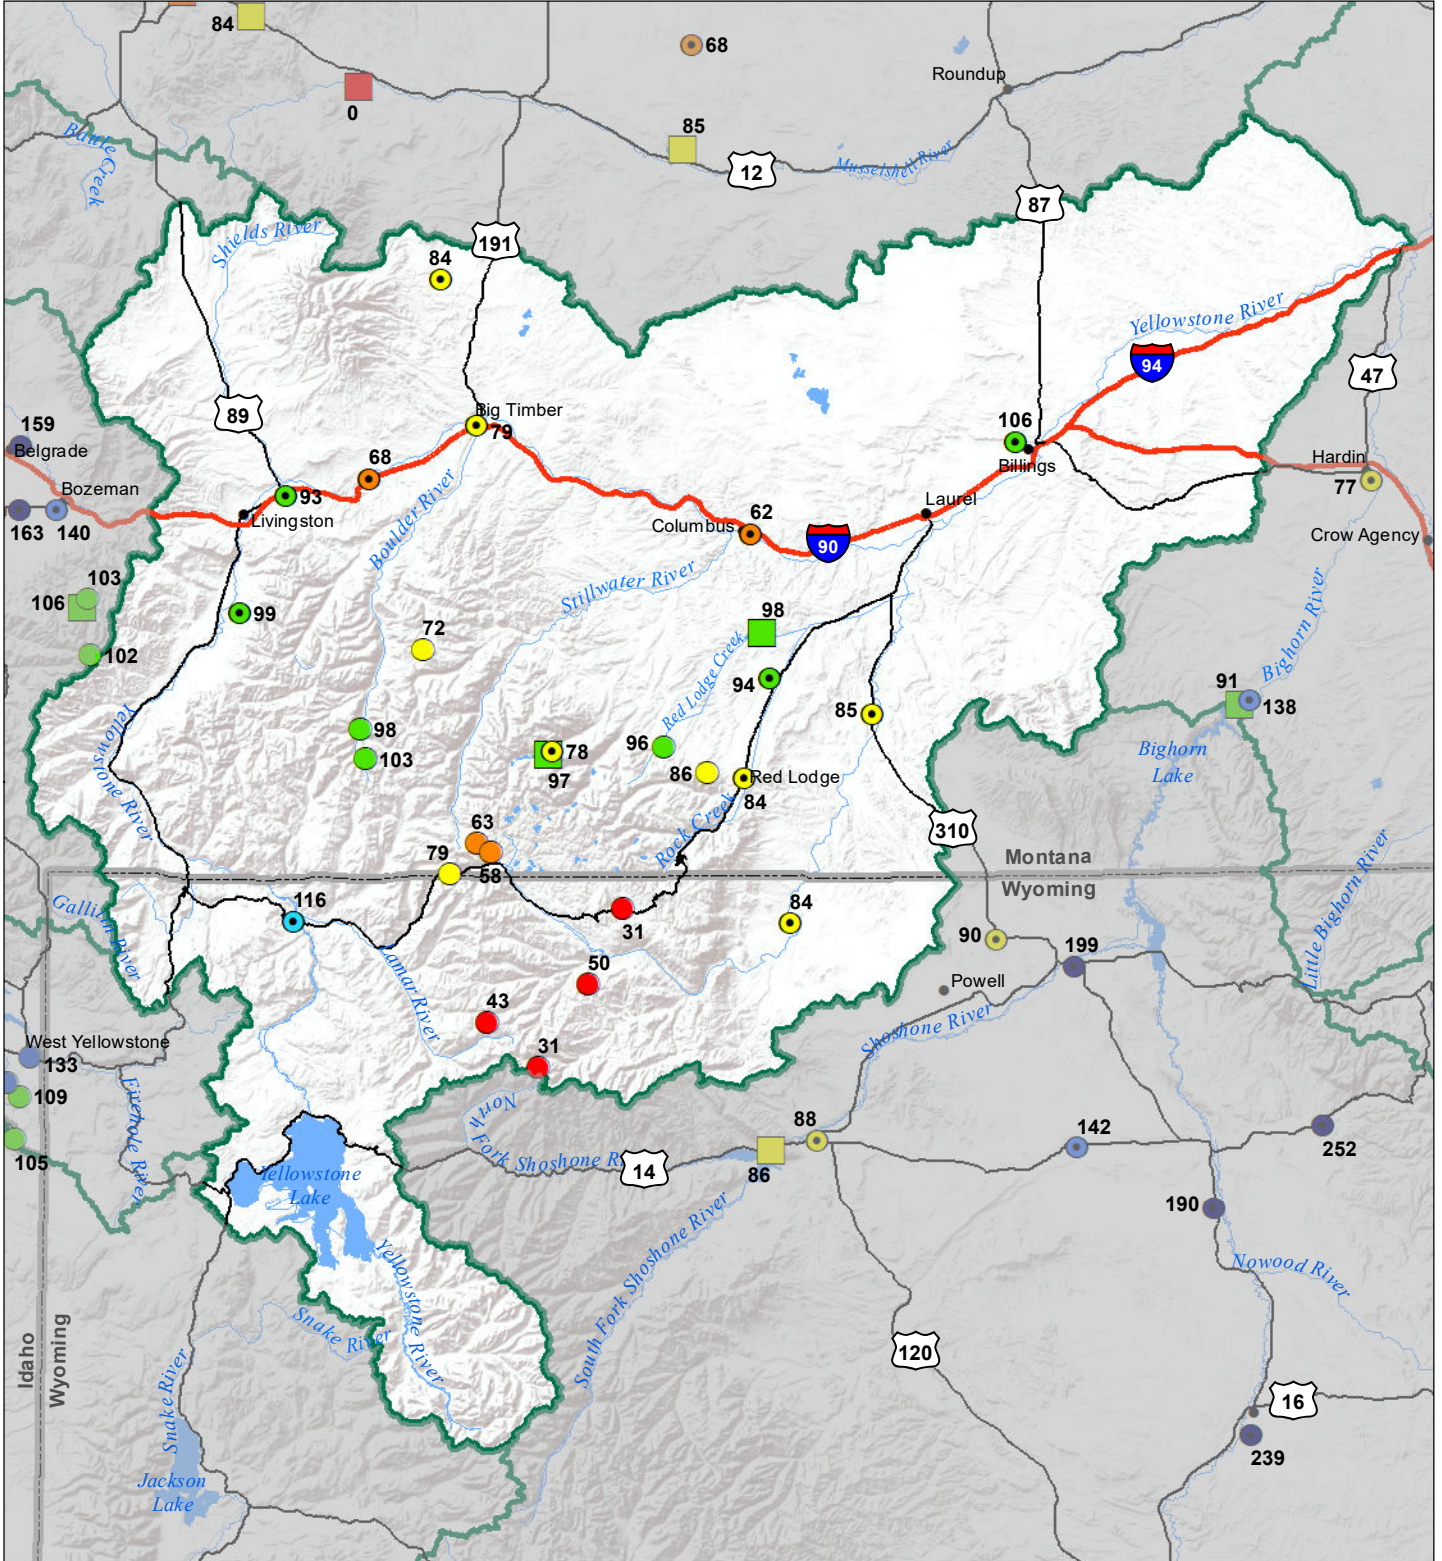

Upper Yellowstone River Basin Monthly Precipitation and Reservoir Levels Percentage of Normal November 1, 2021 (October 1, 2021 - November 1, 2021)

Precipitation Percent of Normal

SNOTEL

- > 150%
- 131 - 150%
- 111 - 130%
- 91 - 110%
- 71 - 90%
- 51 - 70%
- 1 - 50%

COOP/ACIS

- > 150%
- 131 - 150%
- 111 - 130%
- 91 - 110%
- 71 - 90%
- 51 - 70%
- 1 - 50%

Reservoirs Percent of Normal

- > 150%
- 131 - 150%
- 111 - 130%
- 91 - 110%
- 71 - 90%
- 51 - 70%
- 1 - 50%