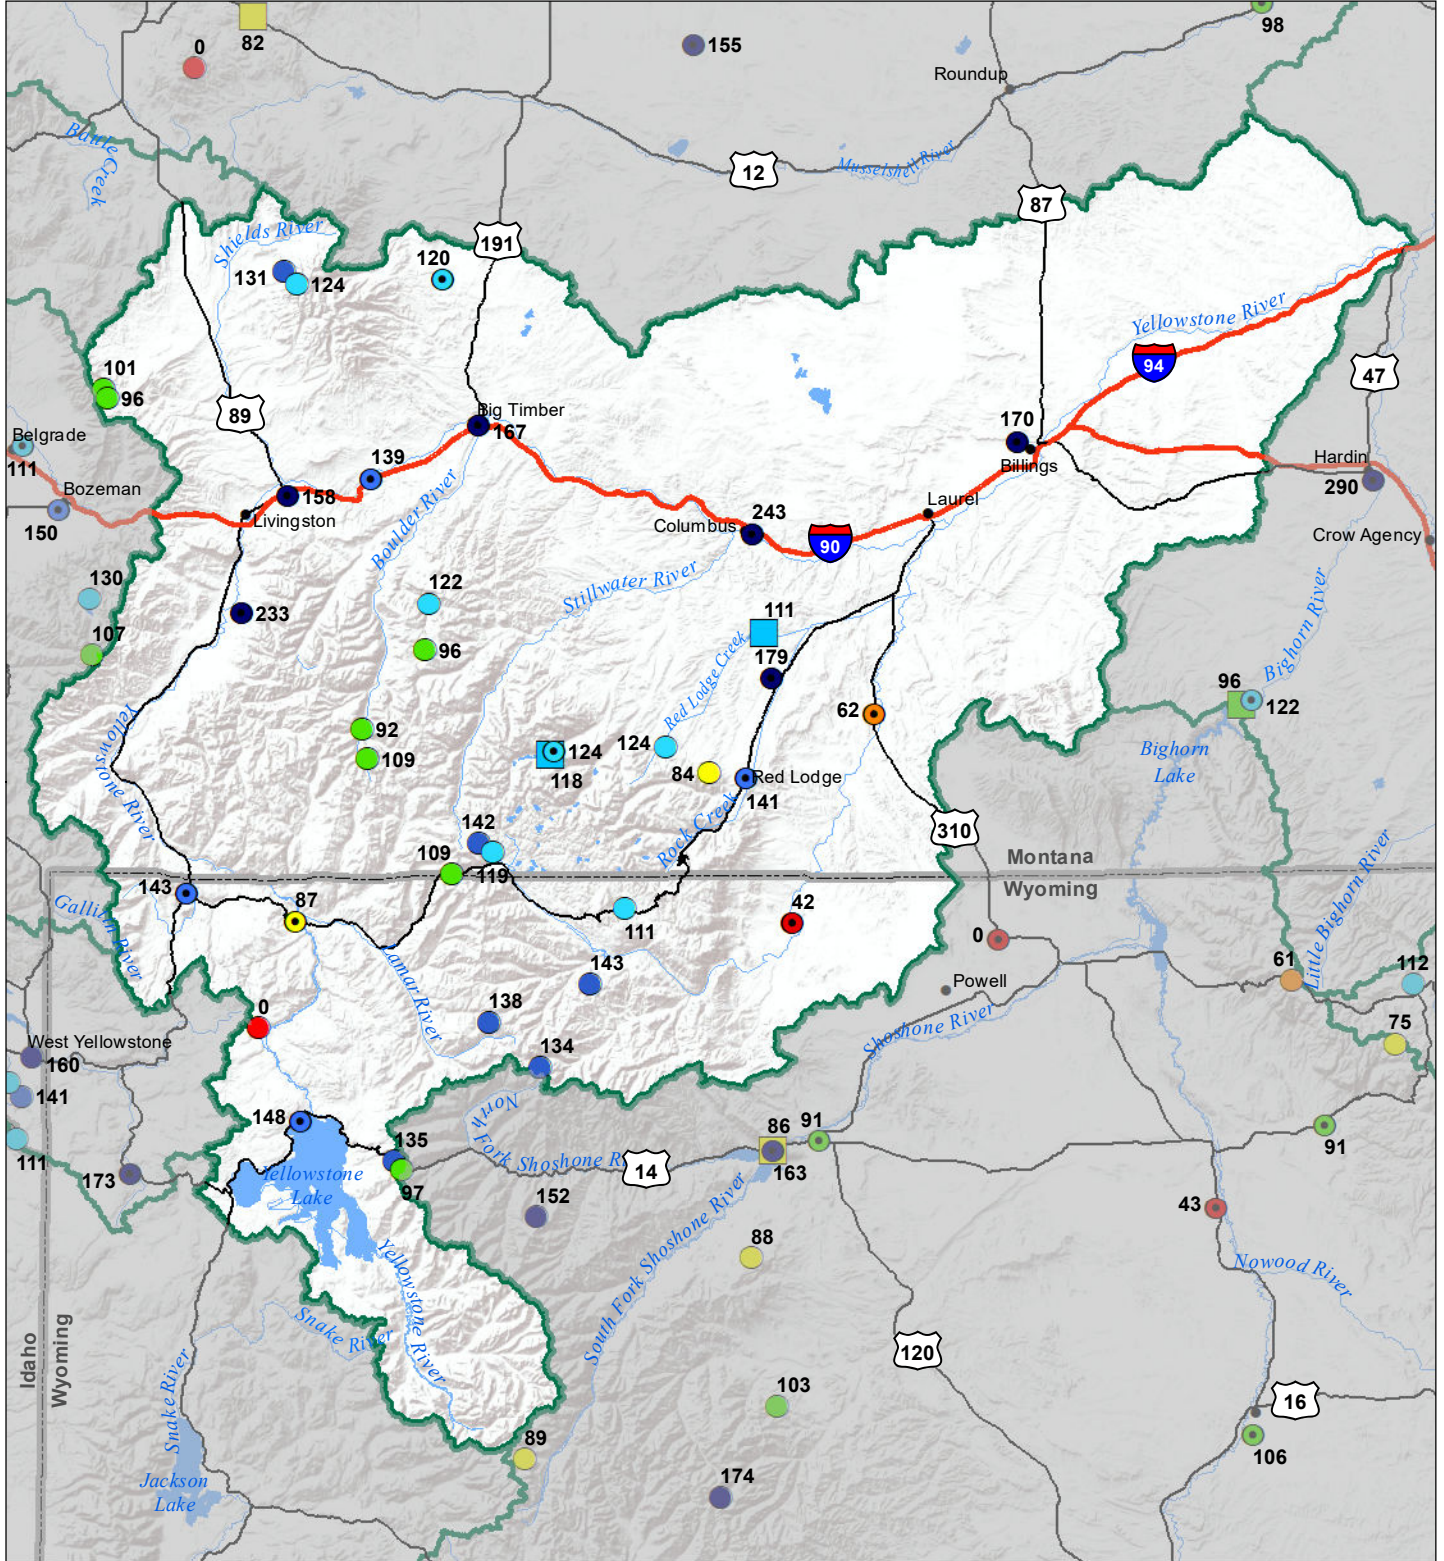

Upper Yellowstone River Basin Monthly Precipitation and Reservoir Levels Percentage of Normal January 1, 2022 (December 1, 2021 - January 1, 2022)

Precipitation Percent of Normal

SNOTEL

- > 150%
- 131 - 150%
- 111 - 130%
- 91 - 110%
- 71 - 90%
- 51 - 70%
- 1 - 50%

COOP/ACIS

- > 150%
- 131 - 150%
- 111 - 130%
- 91 - 110%
- 71 - 90%
- 51 - 70%
- 1 - 50%

Reservoirs Percent of Normal

- > 150%
- 131 - 150%
- 111 - 130%
- 91 - 110%
- 71 - 90%
- 51 - 70%
- 51 - 70%
- 1 - 50%