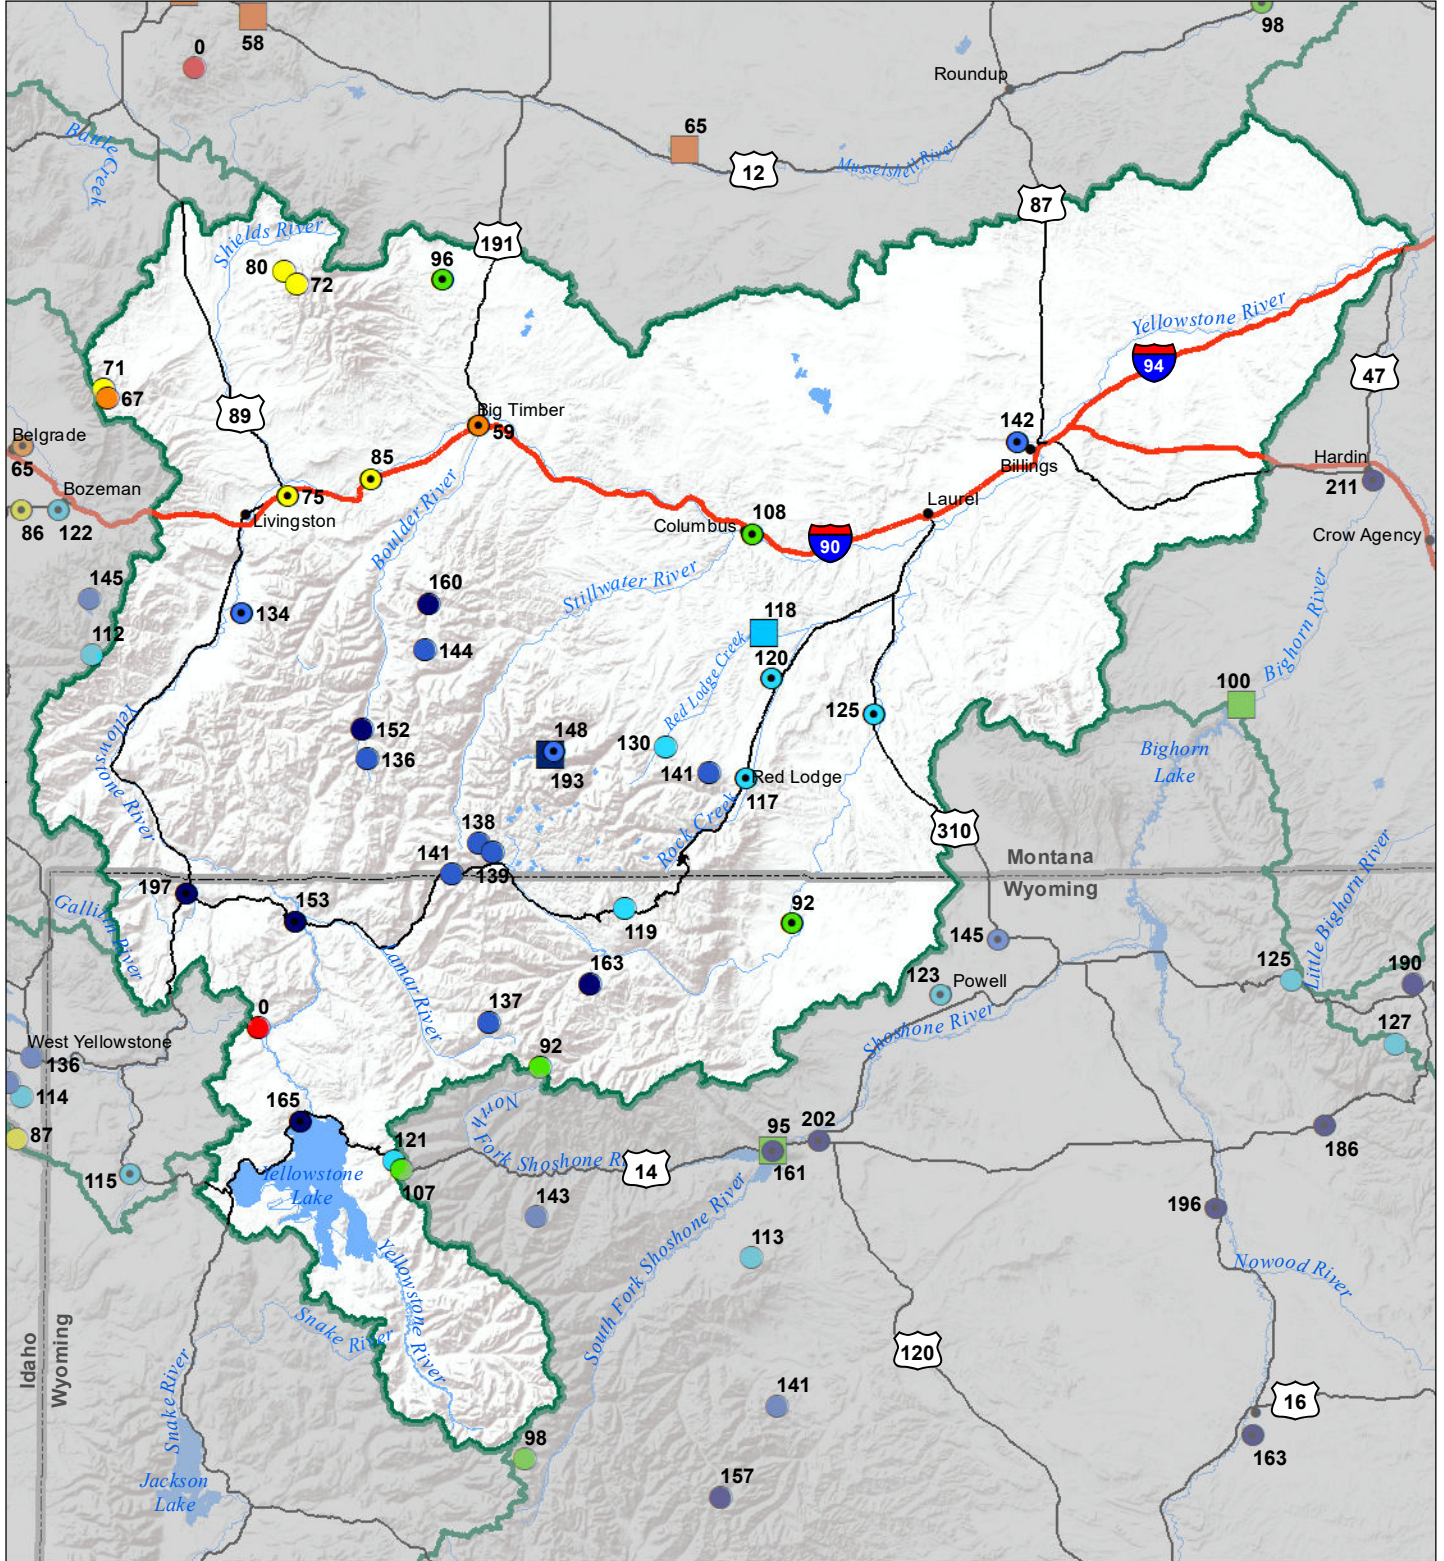

Upper Yellowstone River Basin Monthly Precipitation and Reservoir Levels Percentage of Normal May 1, 2022 (April 1, 2022 - May 1, 2022)

Precipitation Percent of Normal

SNOTEL		COOP/ACIS	
● > 150%	● 71 - 90%	● > 150%	● 71 - 90%
● 131 - 150%	● 51 - 70%	● 131 - 150%	● 51 - 70%
● 111 - 130%	● 1 - 50%	● 111 - 130%	● 1 - 50%
● 91 - 110%		● 91 - 110%	

Reservoirs Percent of Normal

■ > 150%
■ 131 - 150%
■ 111 - 130%
■ 91 - 110%
■ 71 - 90%
■ 51 - 70%
■ 1 - 50%