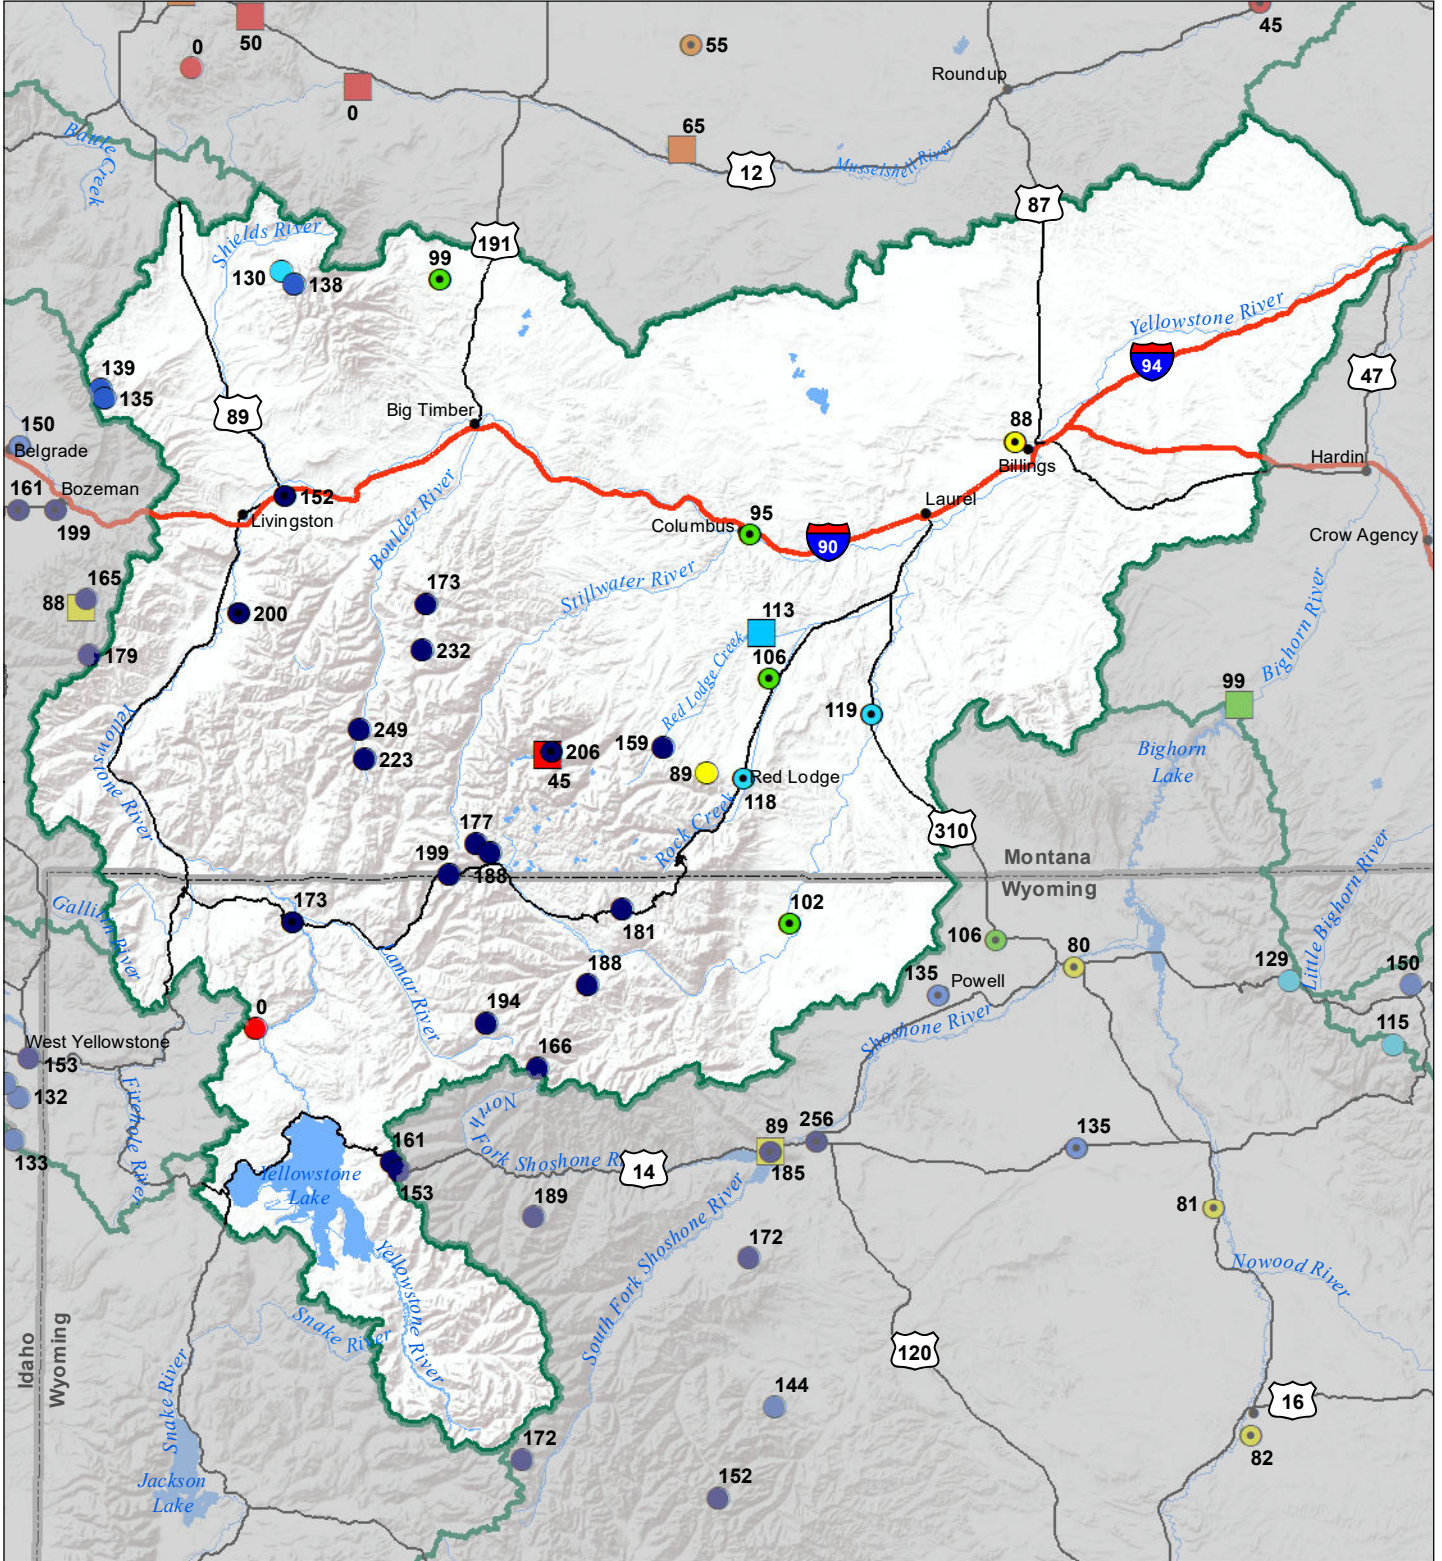

# Upper Yellowstone River Basin Monthly Precipitation and Reservoir Levels Percentage of Normal June 1, 2022 (May 1, 2022 - June 1, 2022)

### Precipitation Percent of Normal

#### SNOTEL

- > 150%
- 131 - 150%
- 111 - 130%
- 91 - 110%
- 71 - 90%
- 51 - 70%
- 1 - 50%

#### COOP/ACIS

- > 150%
- 131 - 150%
- 111 - 130%
- 91 - 110%
- 71 - 90%
- 51 - 70%
- 1 - 50%