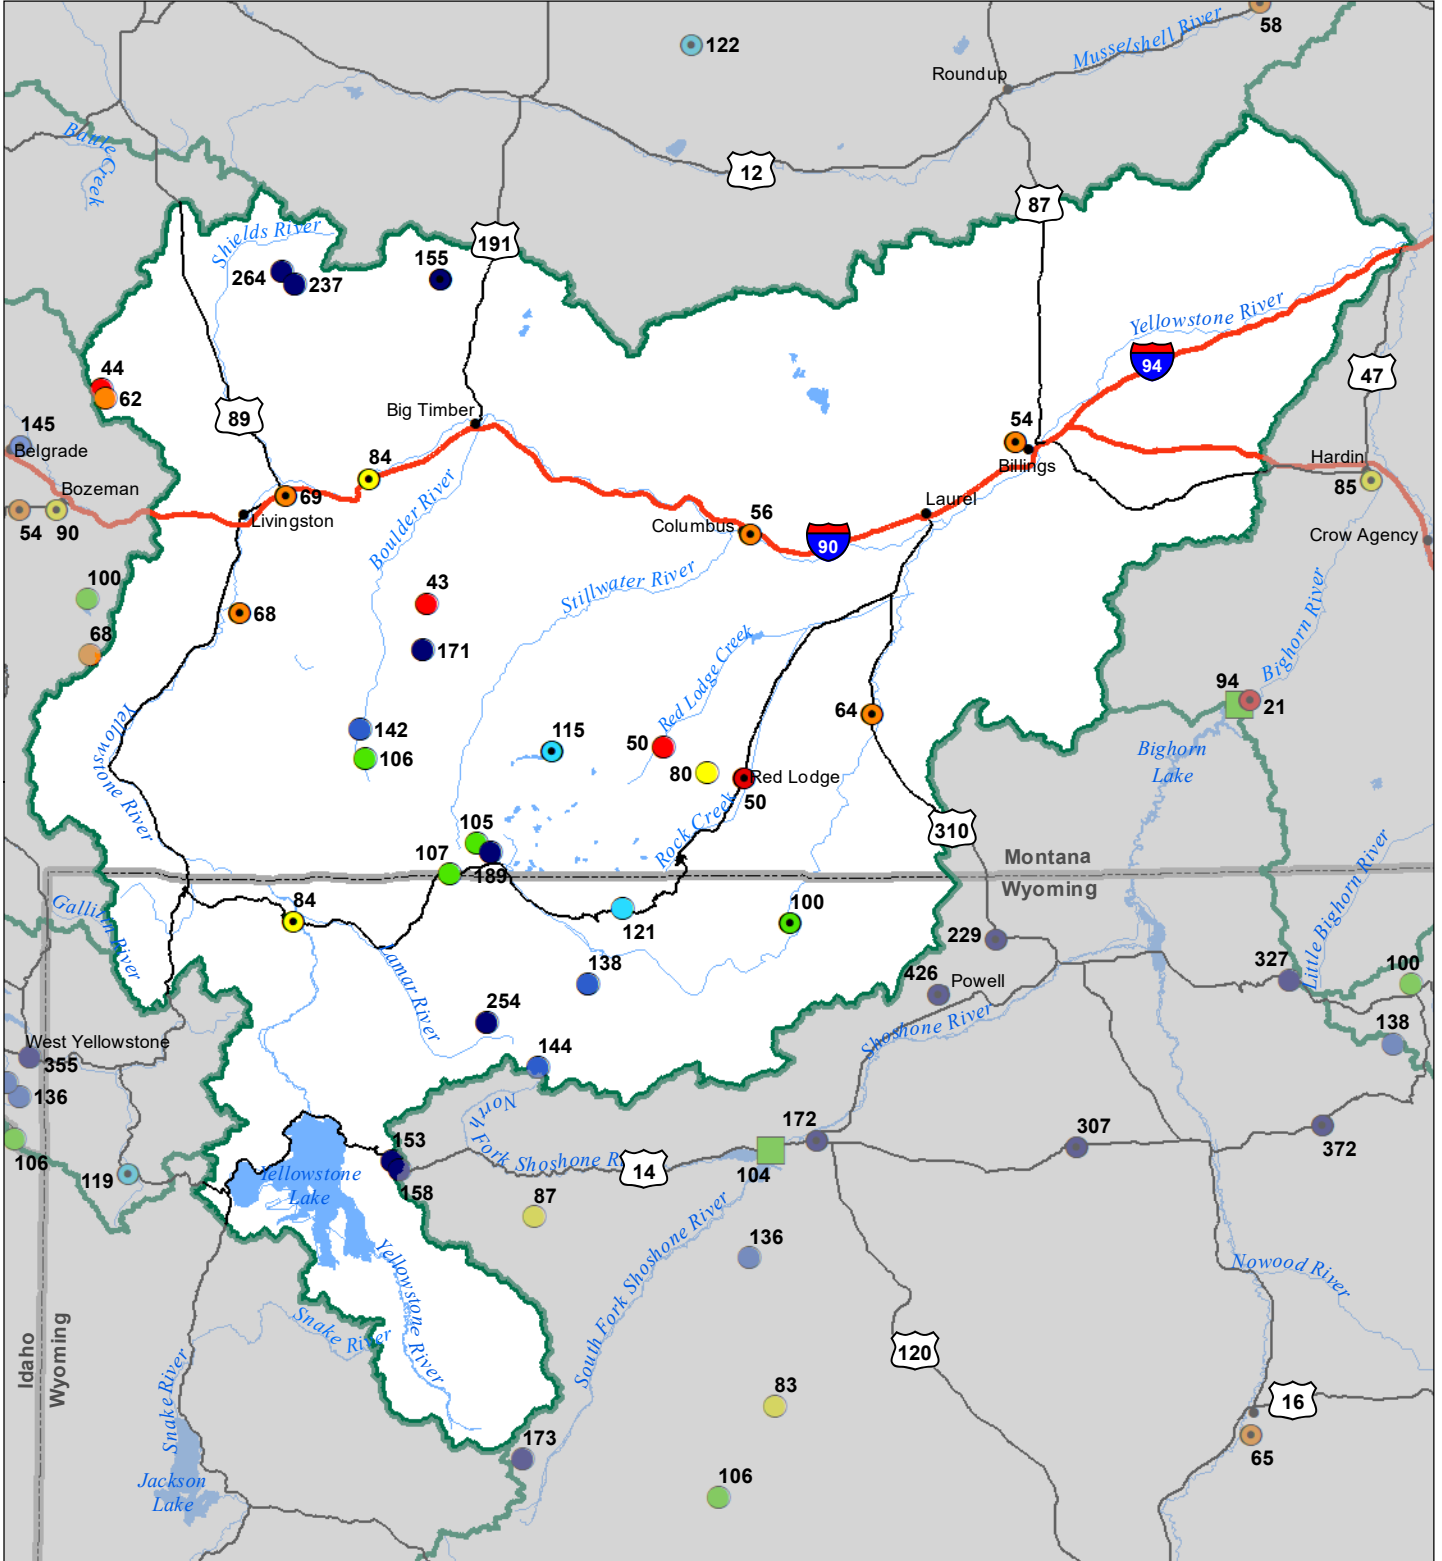

Upper Yellowstone River Basin Monthly Precipitation and Reservoir Levels Percentage of Normal September 1, 2022 (August 1, 2022 - September 1, 2022)

Precipitation Percent of Normal

SNOTEL

- > 150%
- 131 - 150%
- 111 - 130%
- 91 - 110%
- 71 - 90%
- 51 - 70%
- 1 - 50%

COOP/ACIS

- > 150%
- 131 - 150%
- 111 - 130%
- 91 - 110%
- 71 - 90%
- 51 - 70%
- 1 - 50%

Reservoirs Percent of Normal

- > 150%
- 131 - 150%
- 111 - 130%
- 91 - 110%
- 71 - 90%
- 51 - 70%
- 1 - 50%