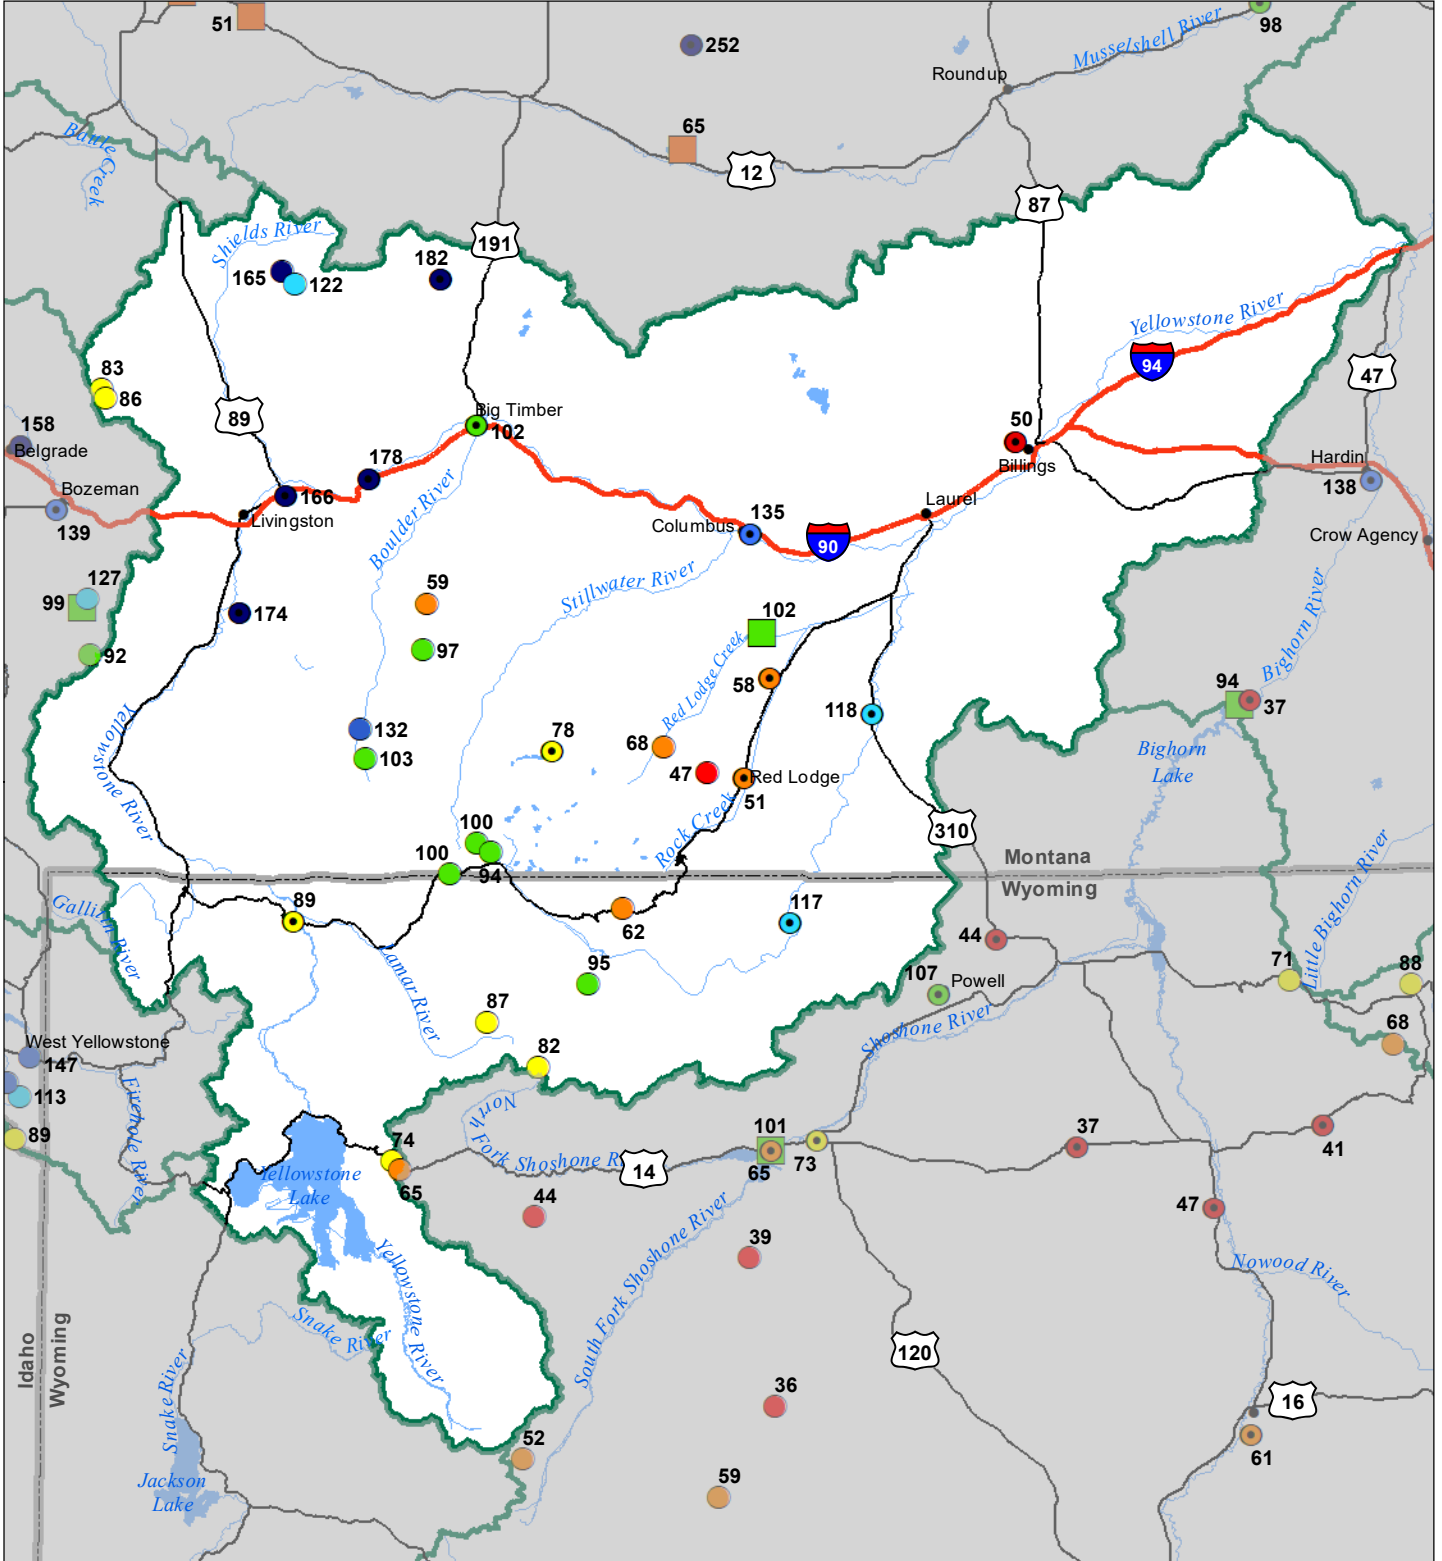

Upper Yellowstone River Basin Monthly Precipitation and Reservoir Levels Percentage of Normal November 1, 2022 (October 1, 2022 - November 1, 2022)

Precipitation Percent of Normal

SNOTEL

- > 150%
- 131 - 150%
- 111 - 130%
- 91 - 110%
- 71 - 90%
- 51 - 70%
- 1 - 50%

COOP/ACIS

- > 150%
- 131 - 150%
- 111 - 130%
- 91 - 110%
- 71 - 90%
- 51 - 70%
- 1 - 50%

Reservoirs Percent of Normal

- > 150%
- 131 - 150%
- 111 - 130%
- 91 - 110%
- 71 - 90%
- 51 - 70%
- 1 - 50%