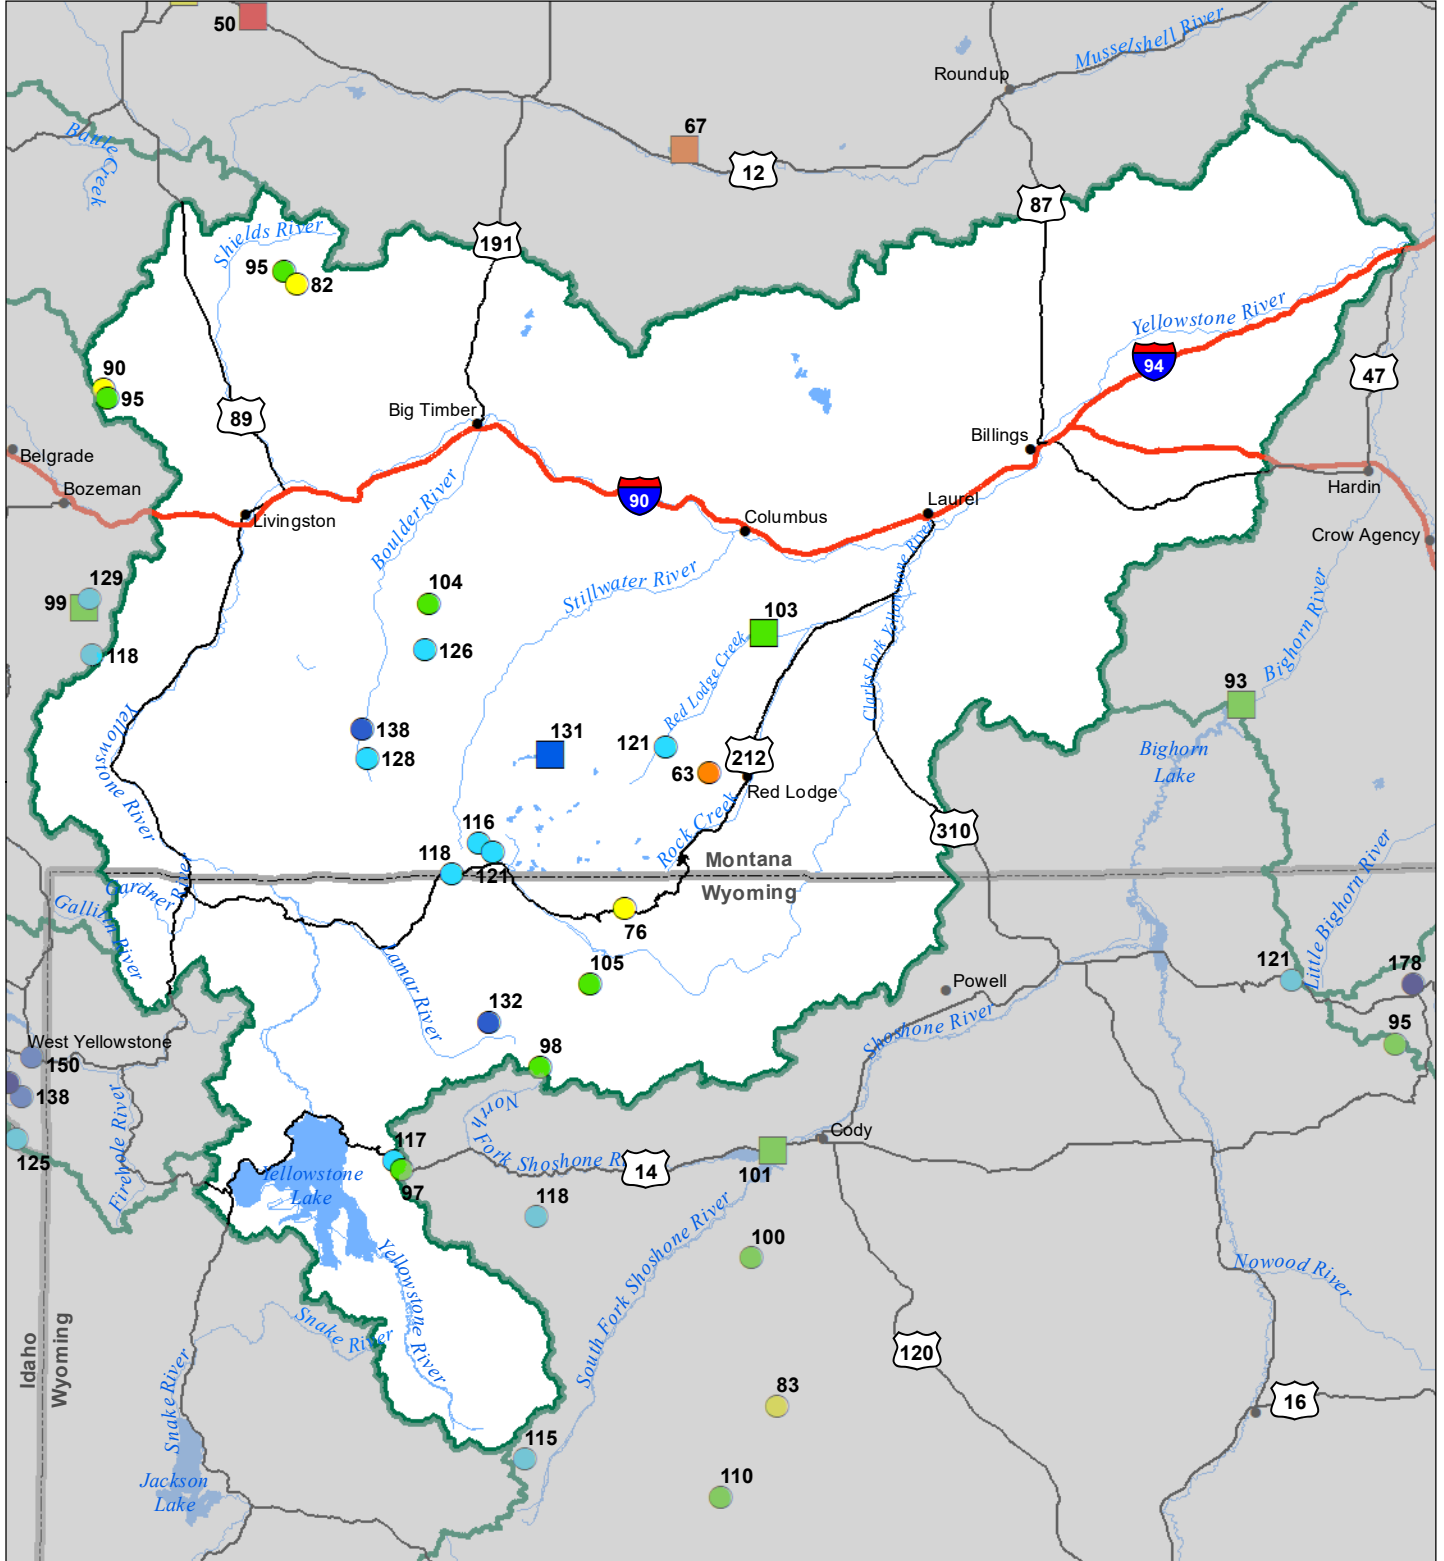

Upper Yellowstone River Basin Monthly Precipitation and Reservoir Levels Percentage of Normal December 1, 2022 (November 1, 2022 - December 1, 2022)

Precipitation Percent of Normal

SNOTEL

- > 150%
- 131 - 150%
- 111 - 130%
- 91 - 110%
- 71 - 90%
- 51 - 70%
- 1 - 50%

COOP/ACIS

- > 150%
- 131 - 150%
- 111 - 130%
- 91 - 110%
- 71 - 90%
- 51 - 70%
- 1 - 50%

Reservoirs Percent of Normal

- > 150%
- 131 - 150%
- 111 - 130%
- 91 - 110%
- 71 - 90%
- 51 - 70%
- 1 - 50%