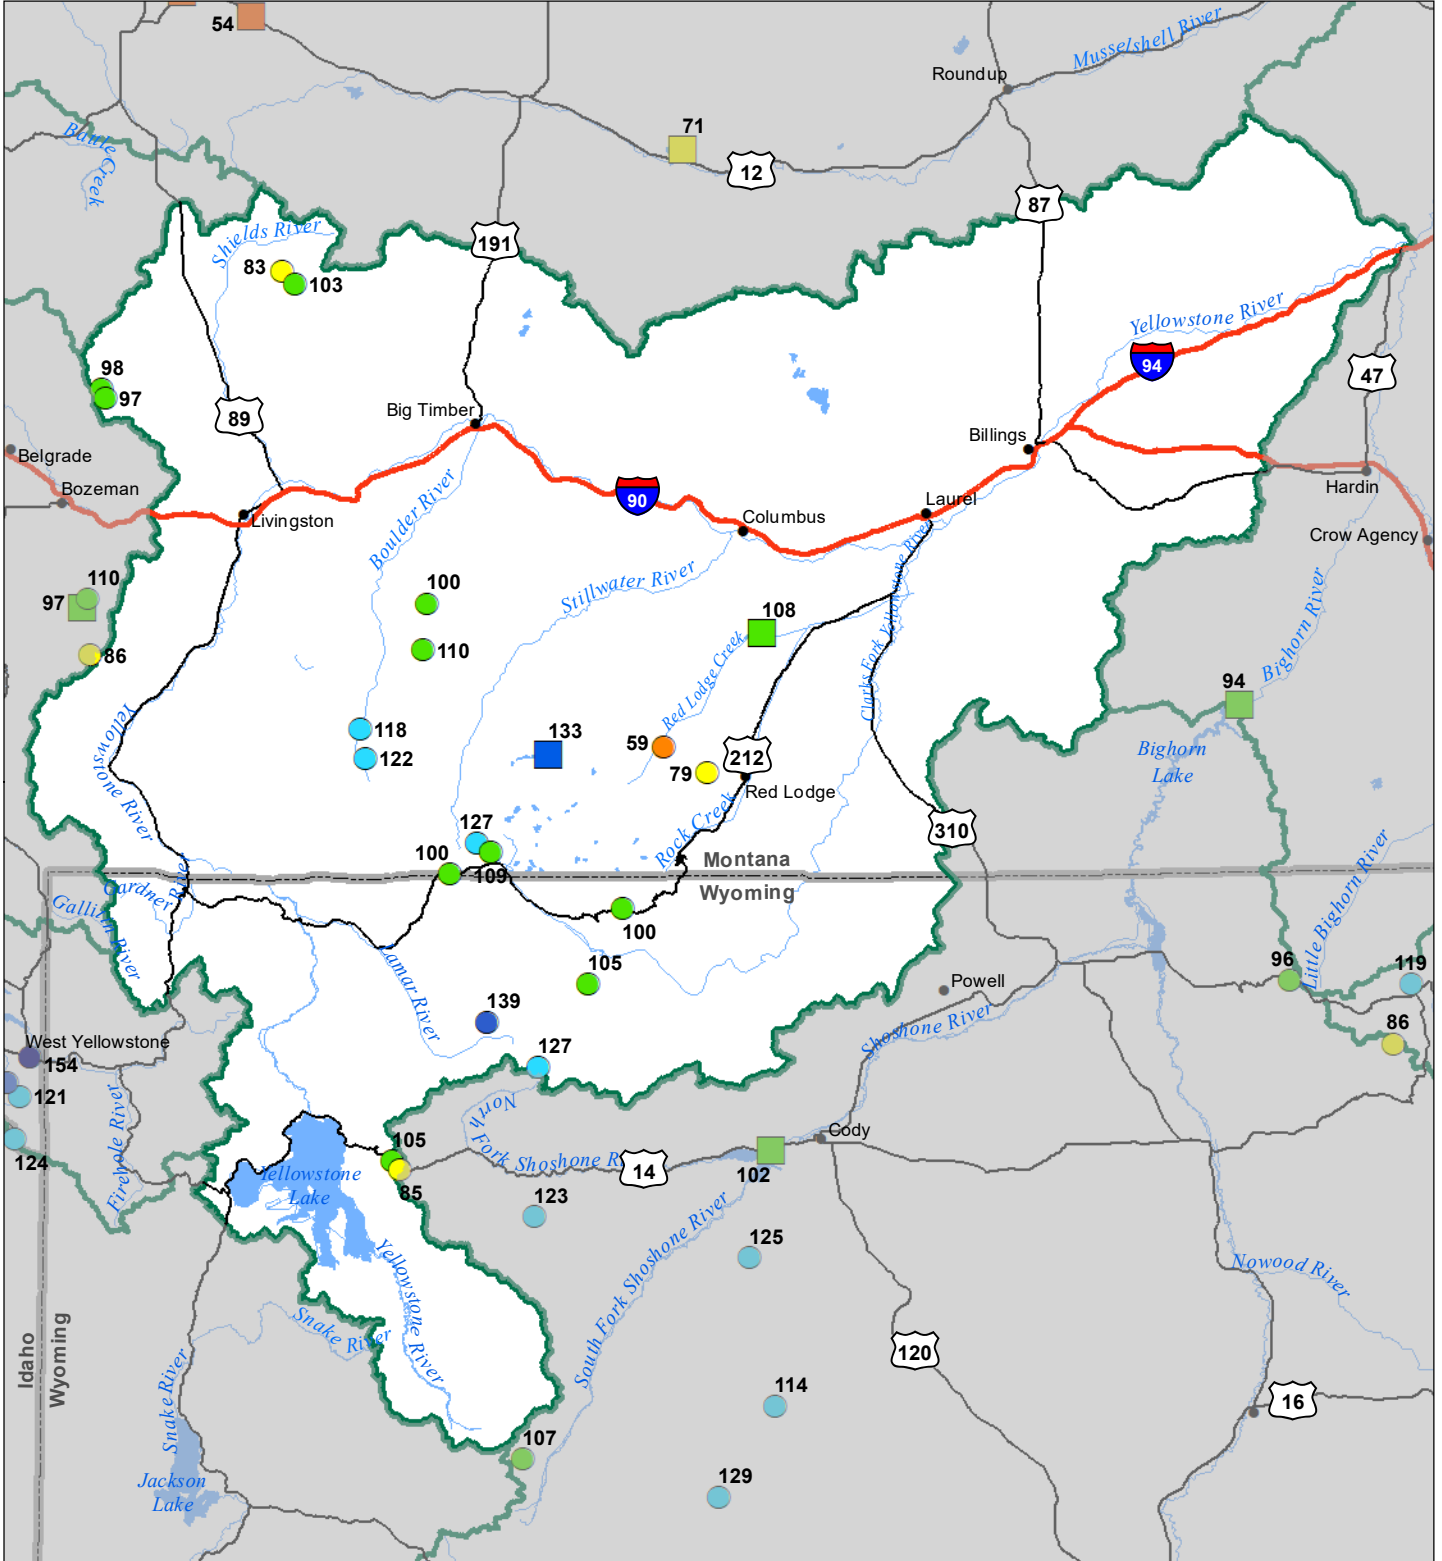

Upper Yellowstone River Basin Monthly Precipitation and Reservoir Levels Percentage of Normal January 1, 2023 (December 1, 2022 - January 1, 2023)

Precipitation Percent of Normal

SNOTEL

- > 150%
- 131 - 150%
- 111 - 130%
- 91 - 110%
- 71 - 90%
- 51 - 70%
- 1 - 50%

COOP/ACIS

- > 150%
- 131 - 150%
- 111 - 130%
- 91 - 110%
- 71 - 90%
- 51 - 70%
- 1 - 50%

Reservoirs Percent of Normal

- > 150%
- 131 - 150%
- 111 - 130%
- 91 - 110%
- 71 - 90%
- 51 - 70%
- 1 - 50%