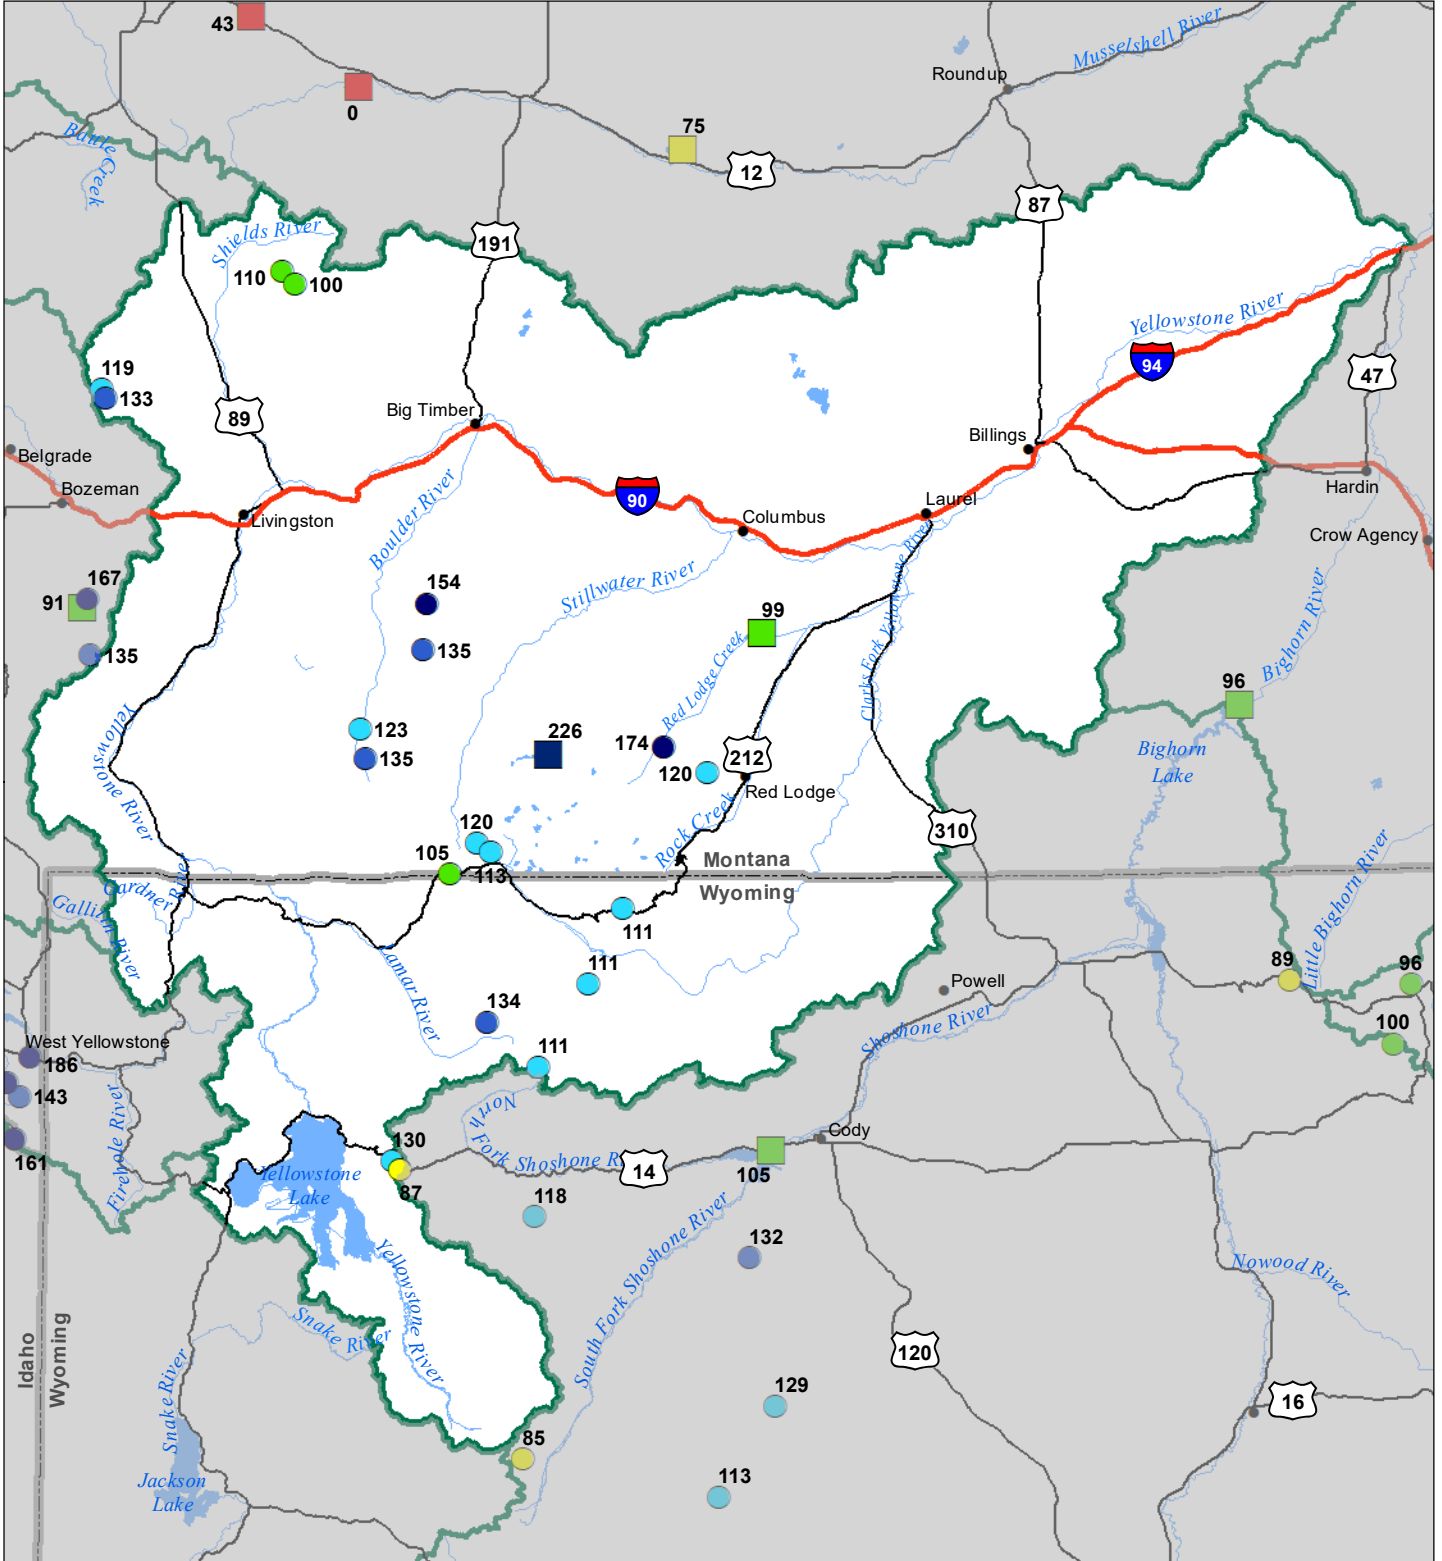

Upper Yellowstone River Basin Monthly Precipitation and Reservoir Levels Percentage of Normal April 1, 2023 (March 1, 2022 - April 1, 2023)

Precipitation Percent of Normal

SNOTEL

- > 150%
- 131 - 150%
- 111 - 130%
- 91 - 110%
- 71 - 90%
- 51 - 70%
- 1 - 50%

COOP/ACIS

- > 150%
- 131 - 150%
- 111 - 130%
- 91 - 110%
- 71 - 90%
- 51 - 70%
- 1 - 50%

Reservoirs Percent of Normal

- > 150%
- 131 - 150%
- 111 - 130%
- 91 - 110%
- 71 - 90%
- 51 - 70%
- 1 - 50%