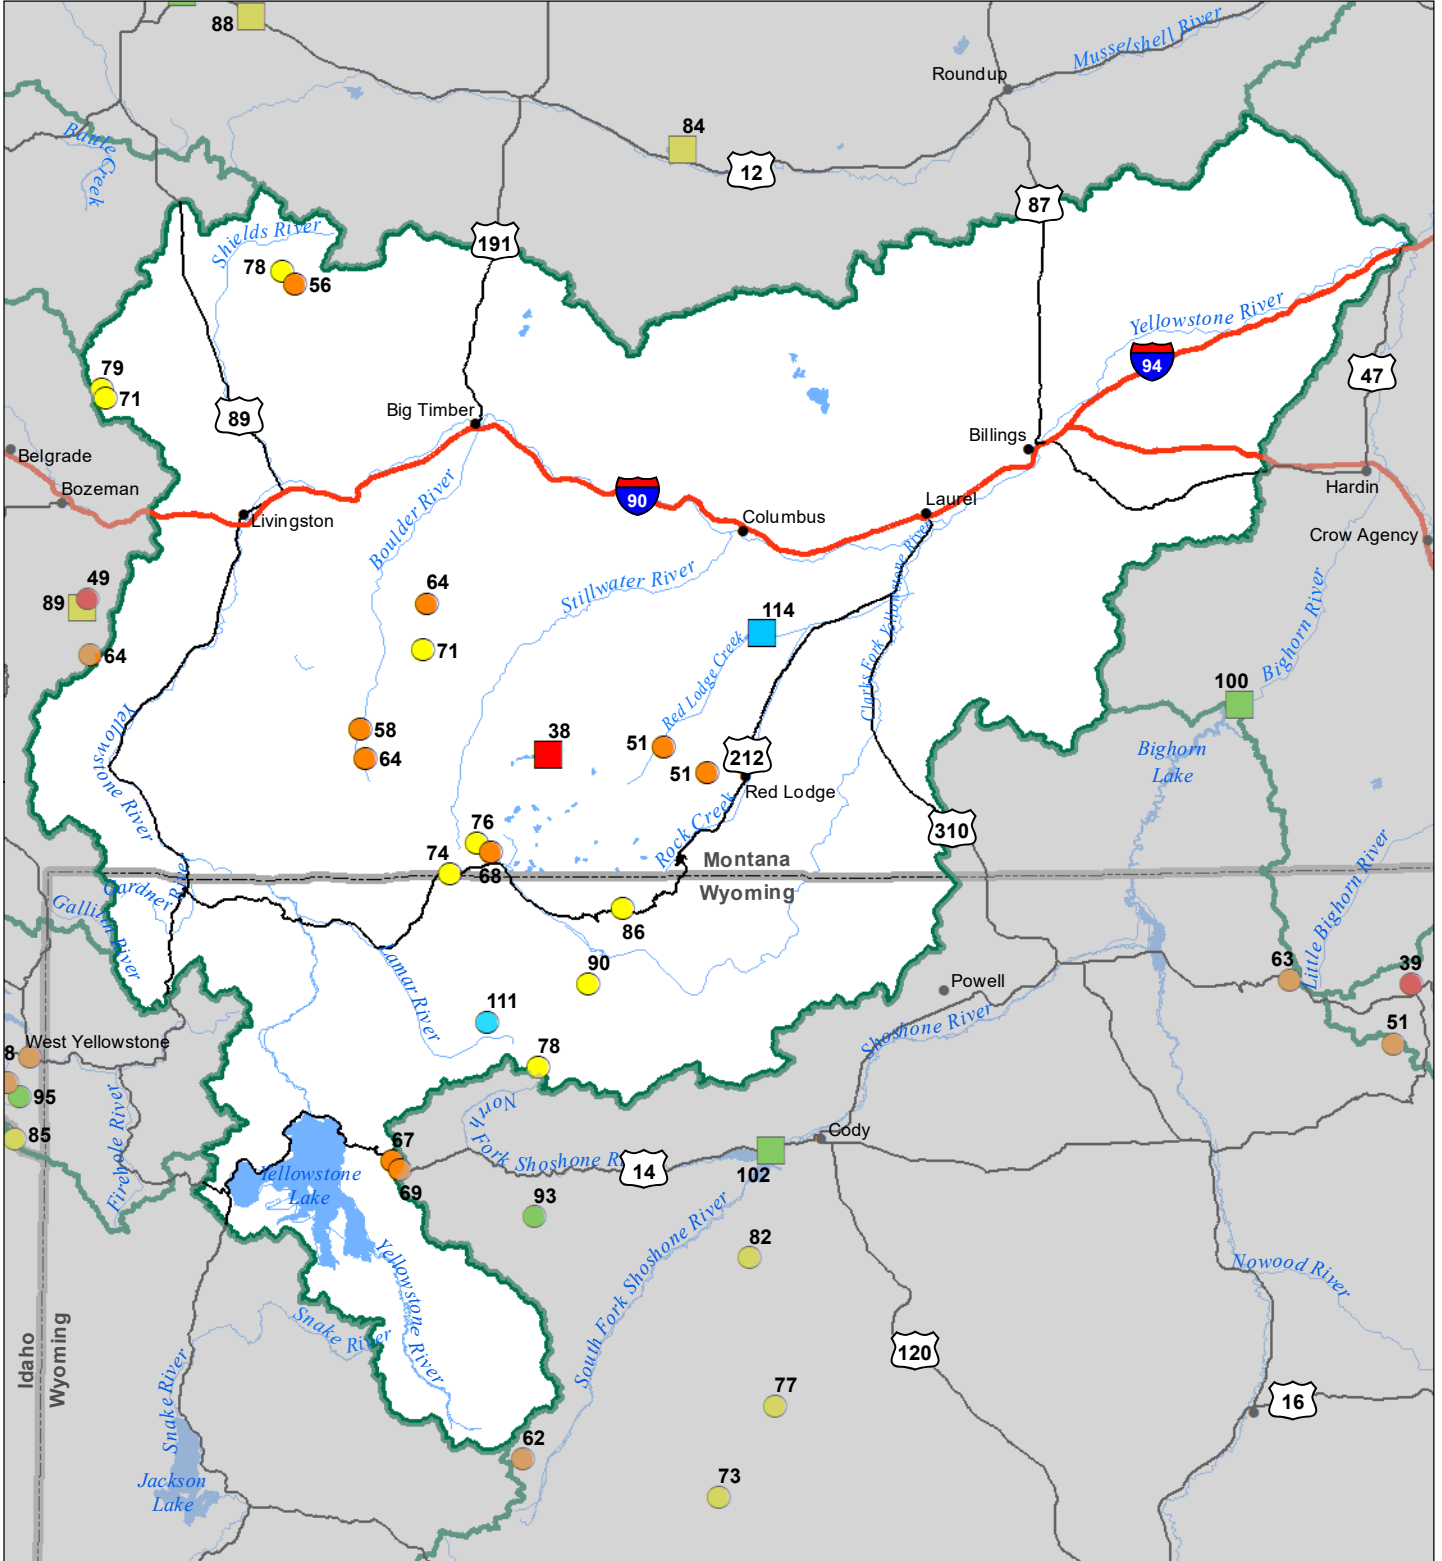

Upper Yellowstone River Basin Monthly Precipitation and Reservoir Levels Percentage of Normal May 1, 2023 (April 1, 2022 - May 1, 2023)

Precipitation Percent of Normal

SNOTEL

- > 150%
- 131 - 150%
- 111 - 130%
- 91 - 110%
- 71 - 90%
- 51 - 70%
- 1 - 50%

COOP/ACIS

- > 150%
- 131 - 150%
- 111 - 130%
- 91 - 110%
- 71 - 90%
- 51 - 70%
- 1 - 50%

Reservoirs Percent of Normal

- > 150%
- 131 - 150%
- 111 - 130%
- 91 - 110%
- 71 - 90%
- 51 - 70%
- 1 - 50%