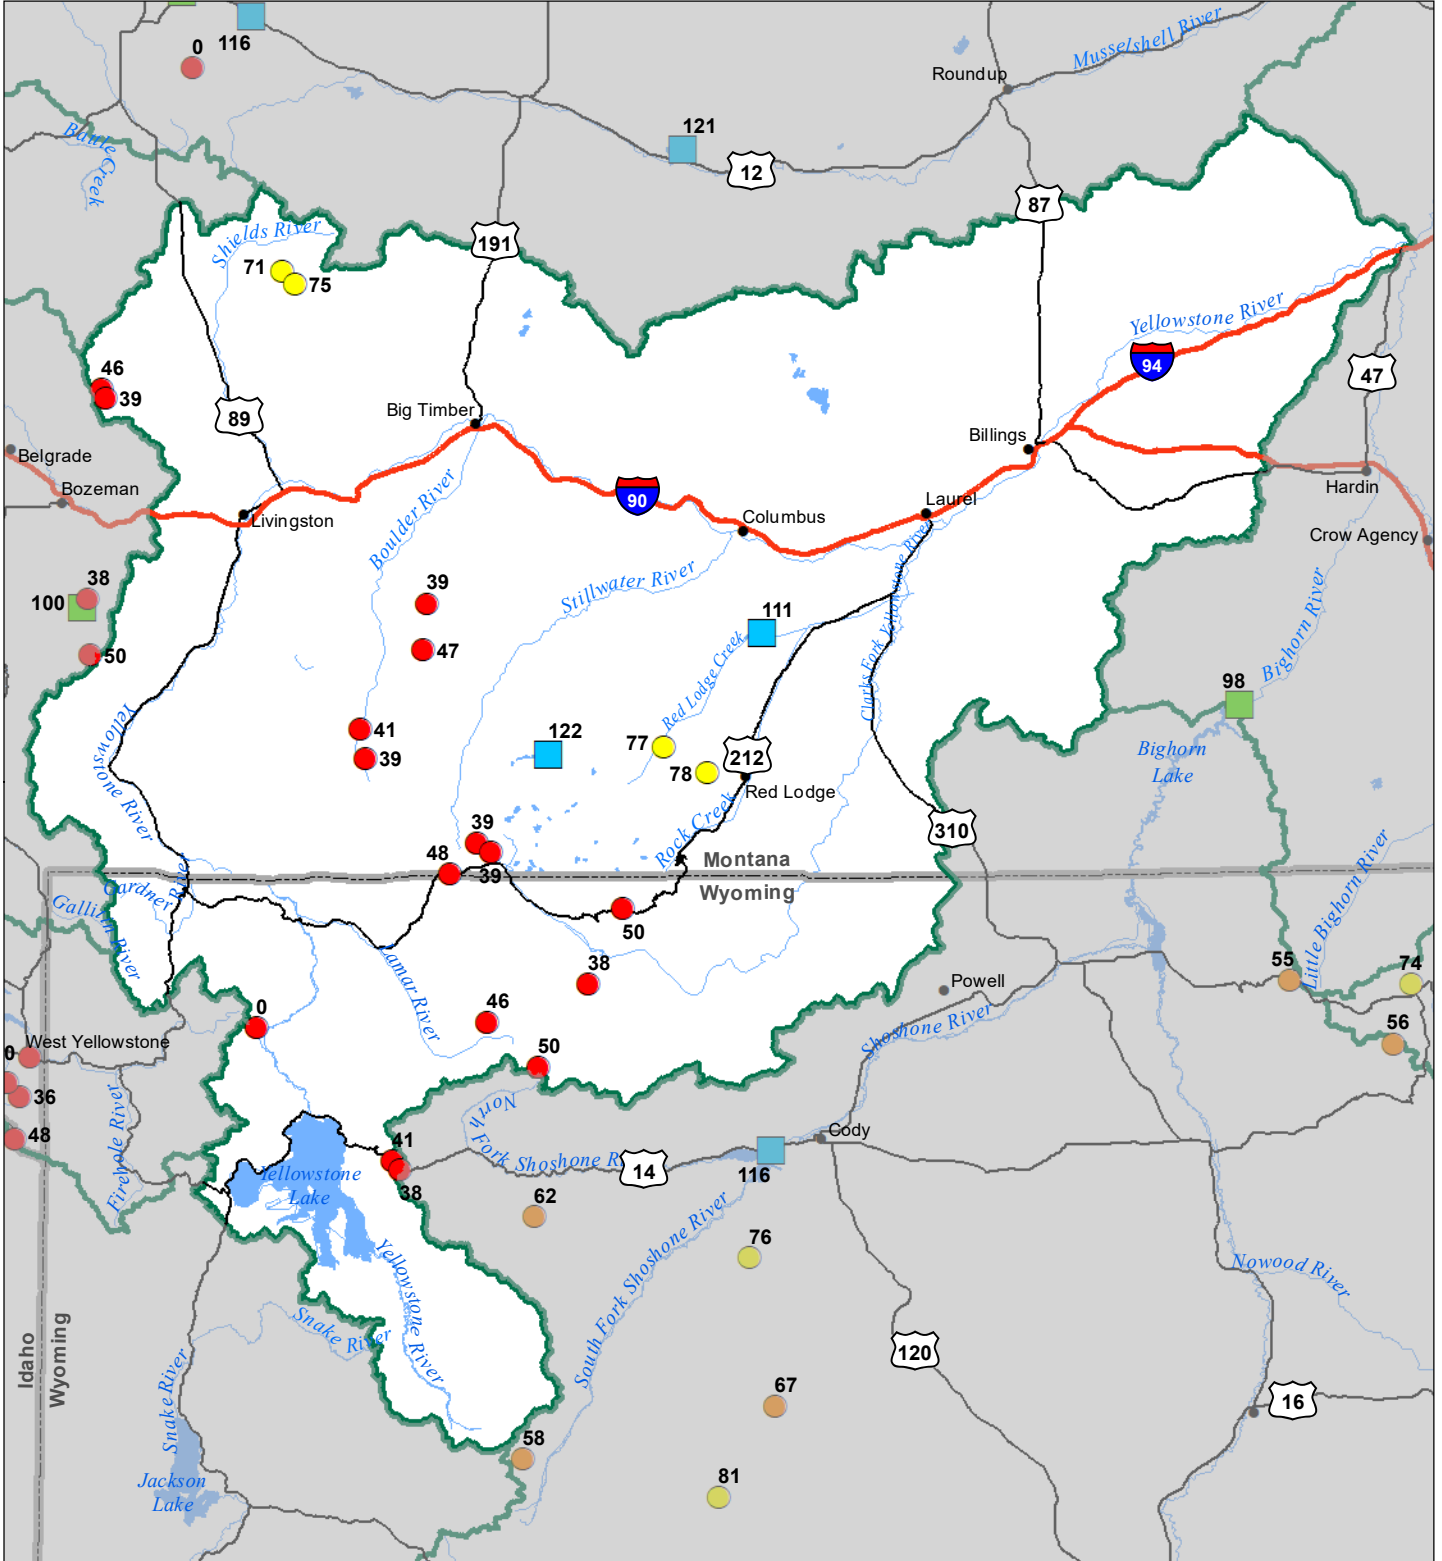

Upper Yellowstone River Basin Monthly Precipitation and Reservoir Levels Percentage of Normal June 1, 2023 (May 1, 2022 - June 1, 2023)

Precipitation Percent of Normal

SNOTEL

- > 150%
- 131 - 150%
- 111 - 130%
- 91 - 110%
- 71 - 90%
- 51 - 70%
- 1 - 50%

COOP/ACIS

- > 150%
- 131 - 150%
- 111 - 130%
- 91 - 110%
- 71 - 90%
- 51 - 70%
- 1 - 50%

Reservoirs Percent of Normal

- > 150%
- 131 - 150%
- 111 - 130%
- 91 - 110%
- 71 - 90%
- 51 - 70%
- 1 - 50%