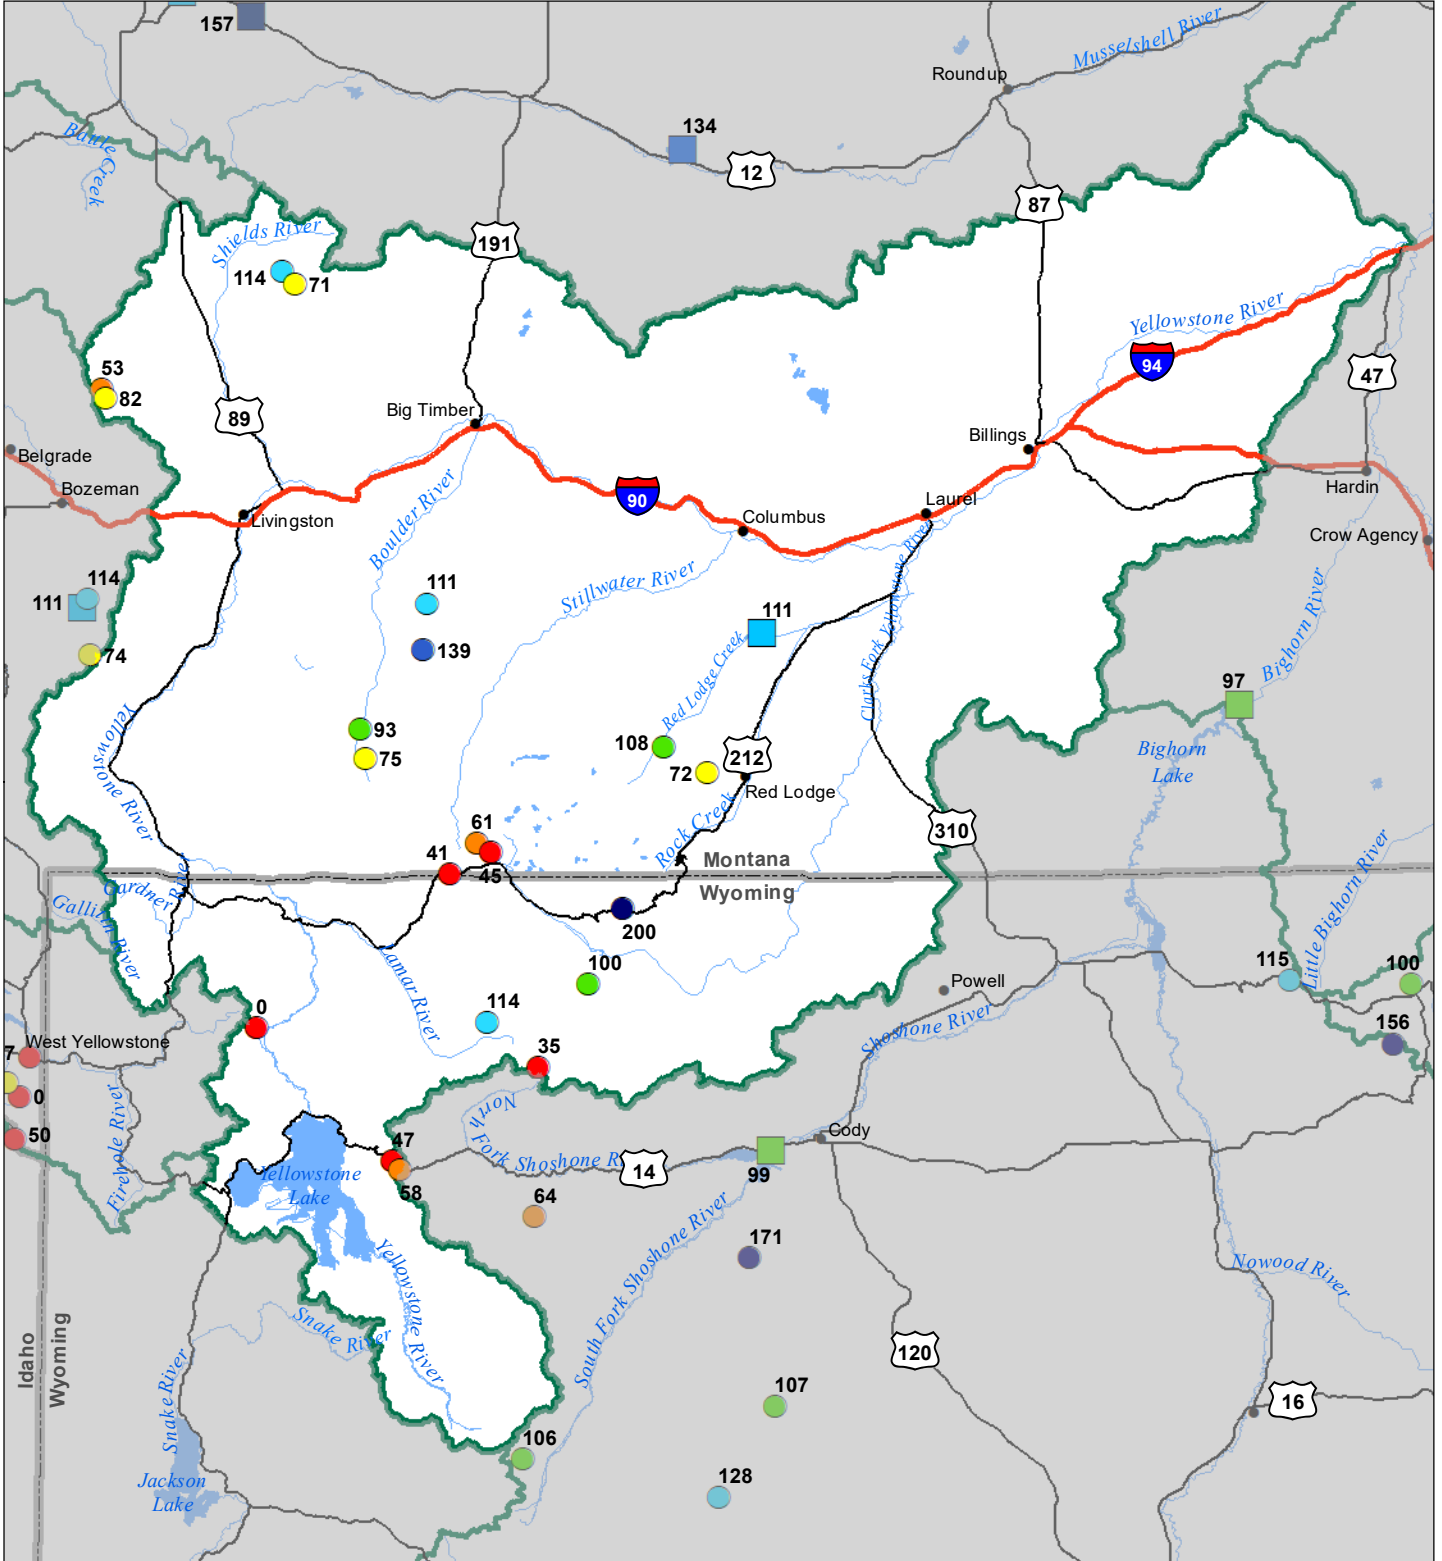

Upper Yellowstone River Basin Monthly Precipitation and Reservoir Levels Percentage of Normal August 1, 2023 (July 1, 2023 - August 1, 2023)

Precipitation Percent of Normal

SNOTEL

- > 150%
- 131 - 150%
- 111 - 130%
- 91 - 110%
- 71 - 90%
- 51 - 70%
- 1 - 50%

COOP/ACIS

- > 150%
- 131 - 150%
- 111 - 130%
- 91 - 110%
- 71 - 90%
- 51 - 70%
- 1 - 50%

Reservoirs Percent of Normal

- > 150%
- 131 - 150%
- 111 - 130%
- 91 - 110%
- 71 - 90%
- 51 - 70%
- 1 - 50%