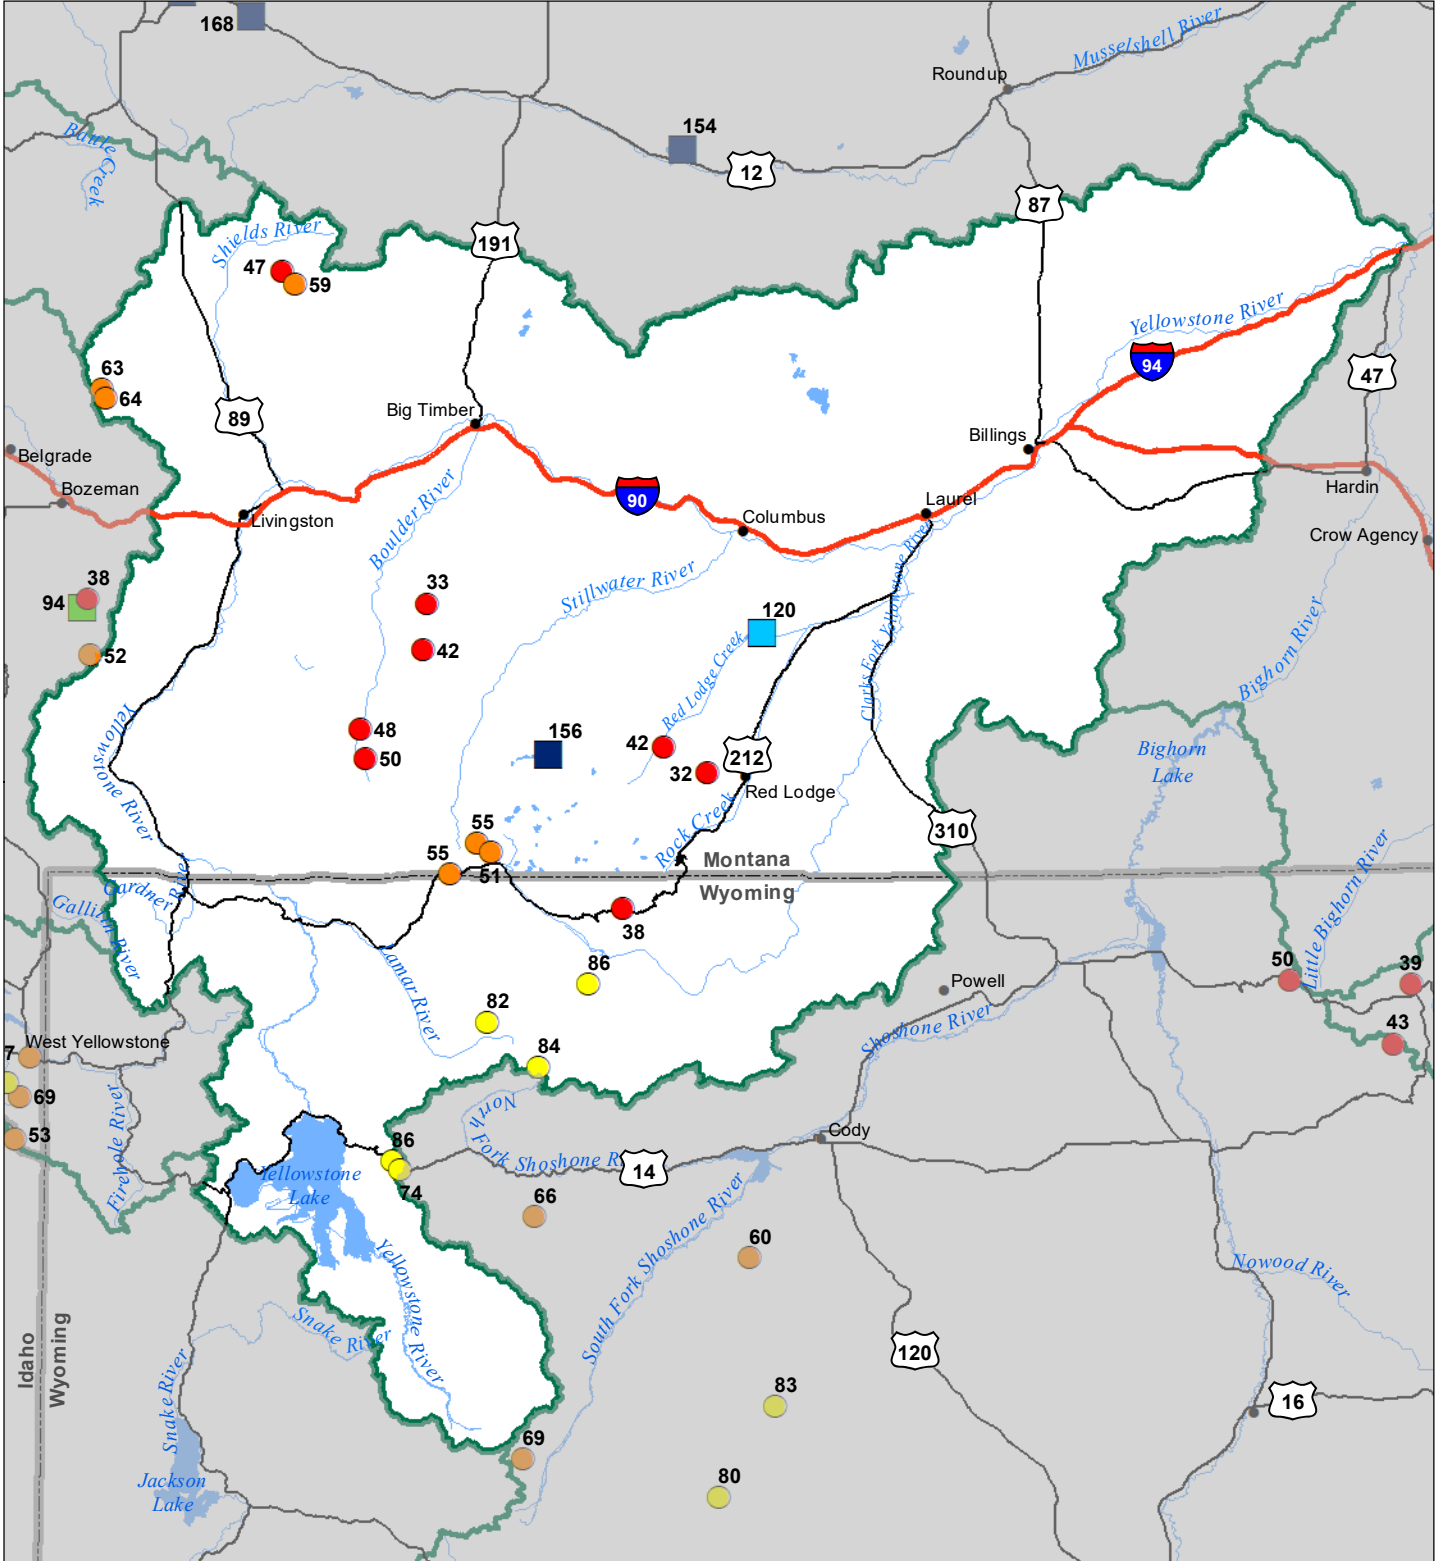

Upper Yellowstone River Basin Monthly Precipitation and Reservoir Levels Percentage of Normal December 1, 2023 (November 1, 2023 - December 1, 2023)

Precipitation Percent of Normal

SNOTEL

- > 150%
- 131 - 150%
- 111 - 130%
- 91 - 110%
- 71 - 90%
- 51 - 70%
- 1 - 50%

COOP/ACIS

- > 150%
- 131 - 150%
- 111 - 130%
- 91 - 110%
- 71 - 90%
- 51 - 70%
- 1 - 50%

Reservoirs Percent of Normal

- > 150%
- 131 - 150%
- 111 - 130%
- 91 - 110%
- 71 - 90%
- 51 - 70%
- 1 - 50%