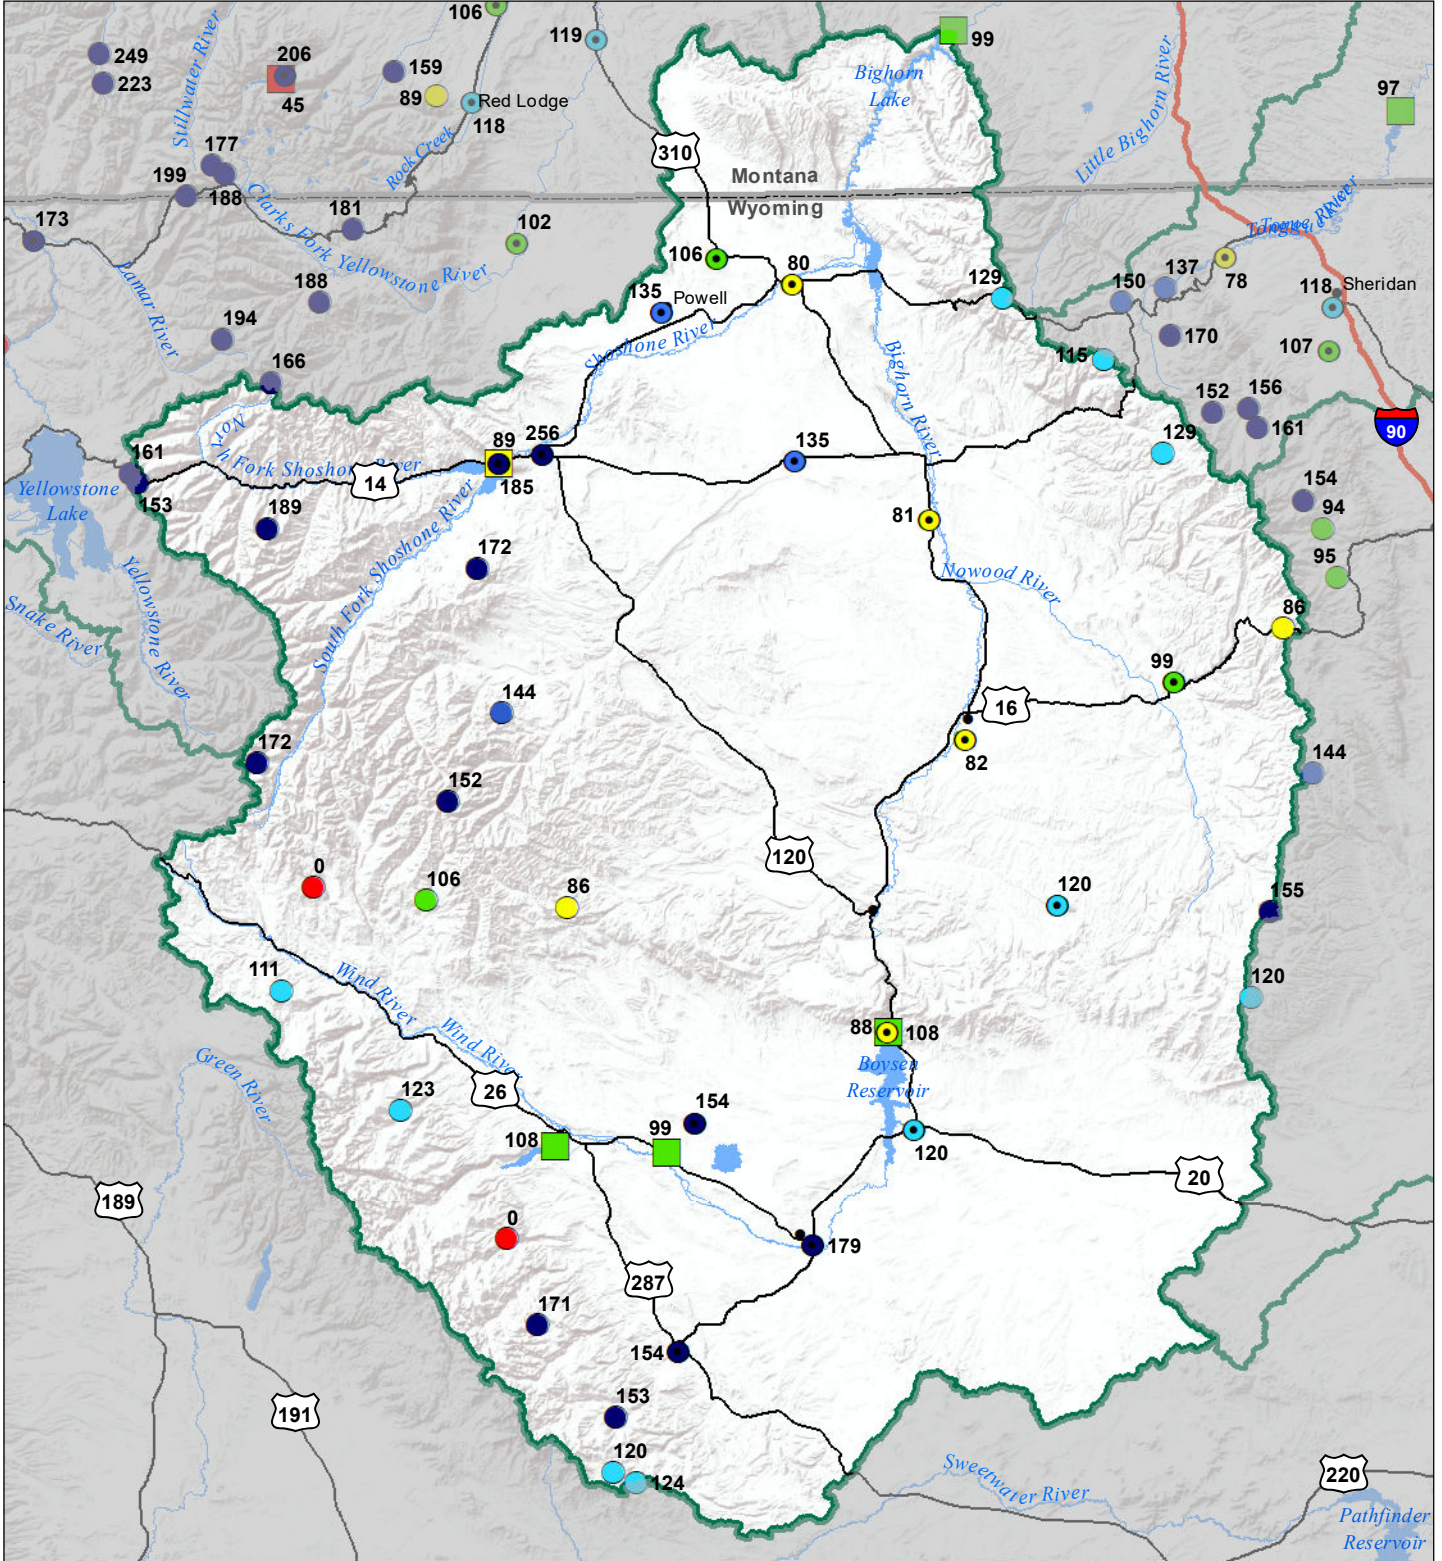

Bighorn River Basin

Monthly Precipitation and Reservoir Levels Percentage of Normal

June 1, 2022 (May 1, 2022 - June 1, 2022)

Precipitation Percent of Normal

SNOTEL		COOP/ACIS	
● > 150%	● 71 - 90%	● > 150%	● 71 - 90%
● 131 - 150%	● 51 - 70%	● 131 - 150%	● 51 - 70%
● 111 - 130%	● 1 - 50%	● 111 - 130%	● 1 - 50%
● 91 - 110%		● 91 - 110%	

Reservoirs Percent of Normal

■ > 150%
■ 131 - 150%
■ 111 - 130%
■ 91 - 110%
■ 71 - 90%
■ 51 - 70%
■ 1 - 50%

Montana State Library
Natural Resource
Information System

Data source: USDA NRCS National Water and Climate Center, Air and Water Database