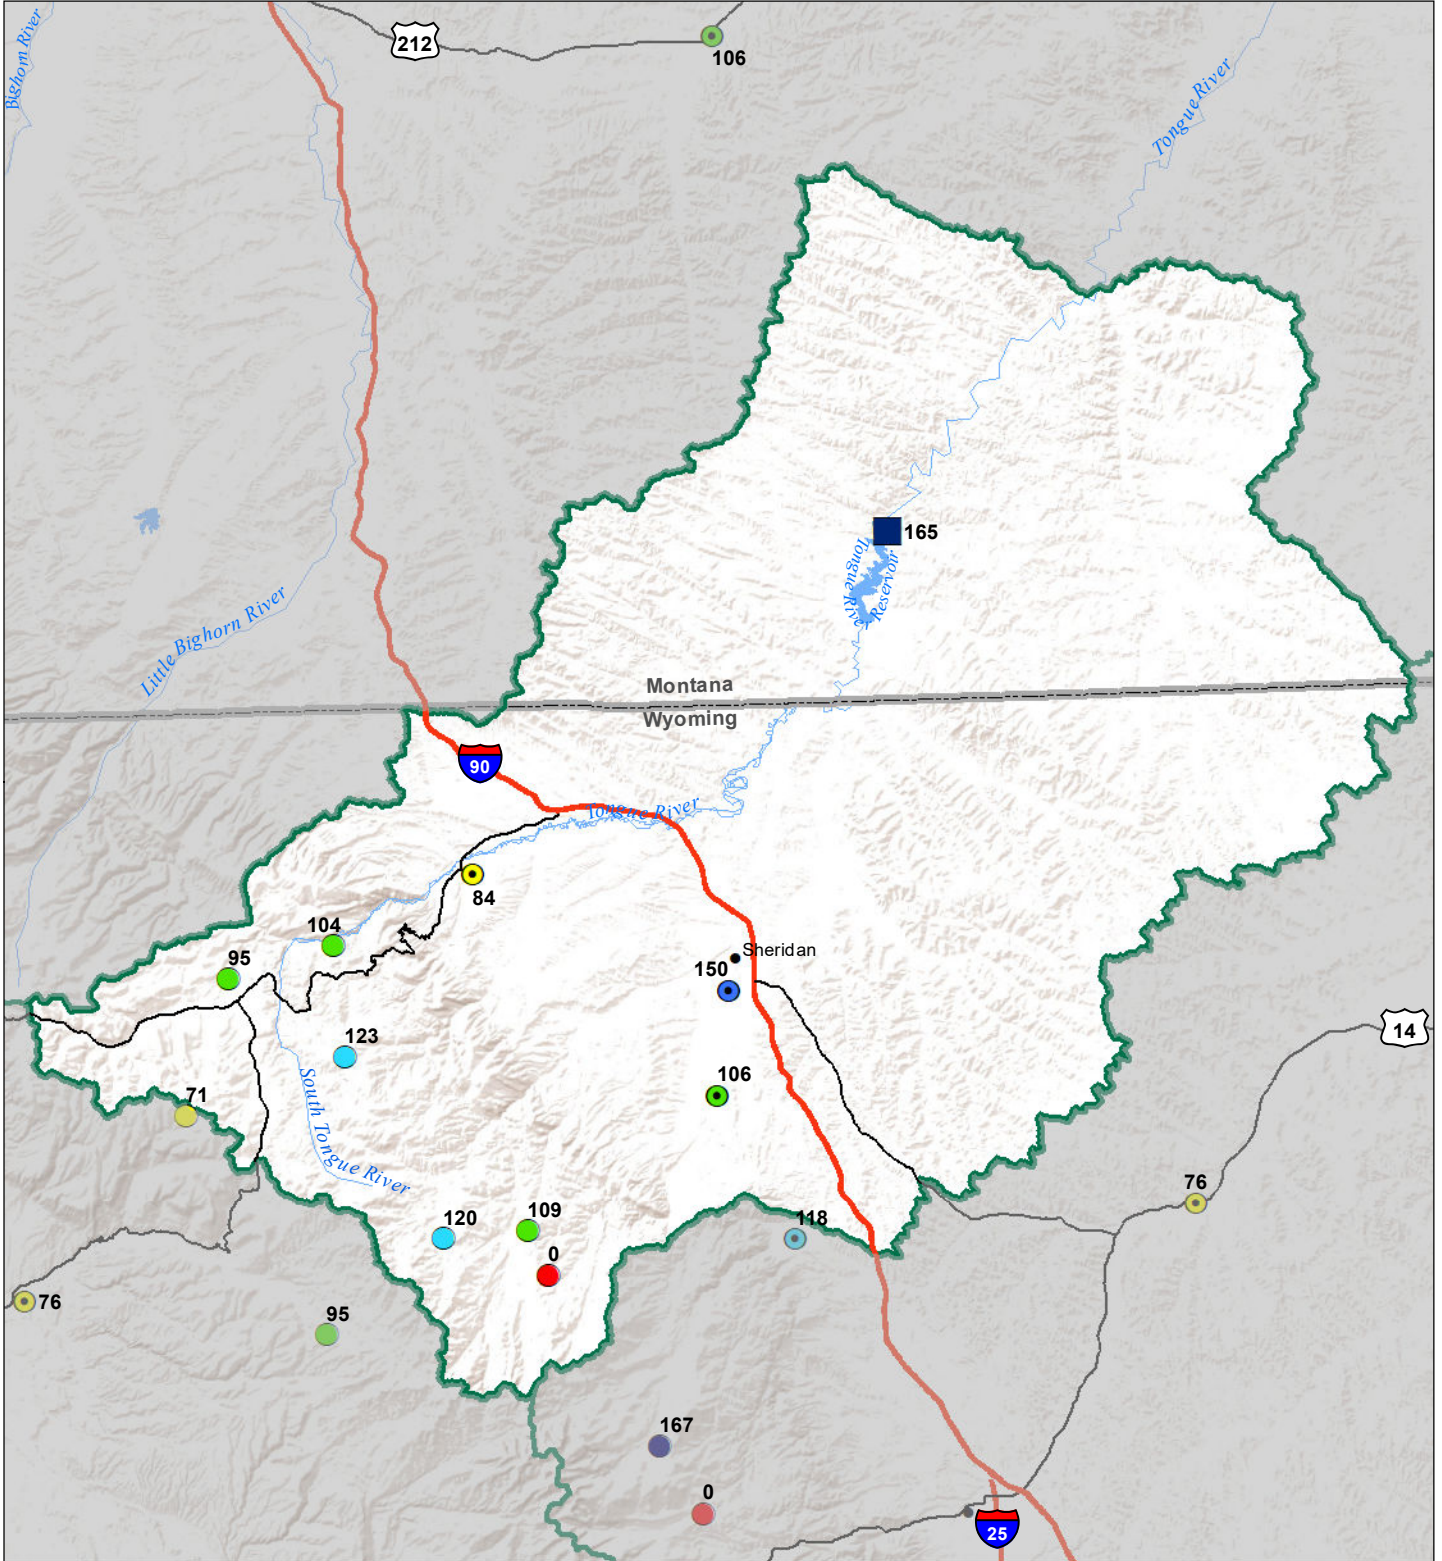

Tongue River Basin Monthly Precipitation and Reservoir Levels Percentage of Normal April 1, 2021 (March 1, 2021 - April 1, 2021)

Precipitation Percent of Normal

SNOTEL		COOP/ACIS	
● > 150%	● 71 - 90%	● > 150%	● 71 - 90%
● 131 - 150%	● 51 - 70%	● 131 - 150%	● 51 - 70%
● 111 - 130%	● 1 - 50%	● 111 - 130%	● 1 - 50%
● 91 - 110%		● 91 - 110%	

Reservoirs Percent of Normal

■ > 150%
■ 131 - 150%
■ 111 - 130%
■ 91 - 110%
■ 71 - 90%
■ 51 - 70%
■ 1 - 50%