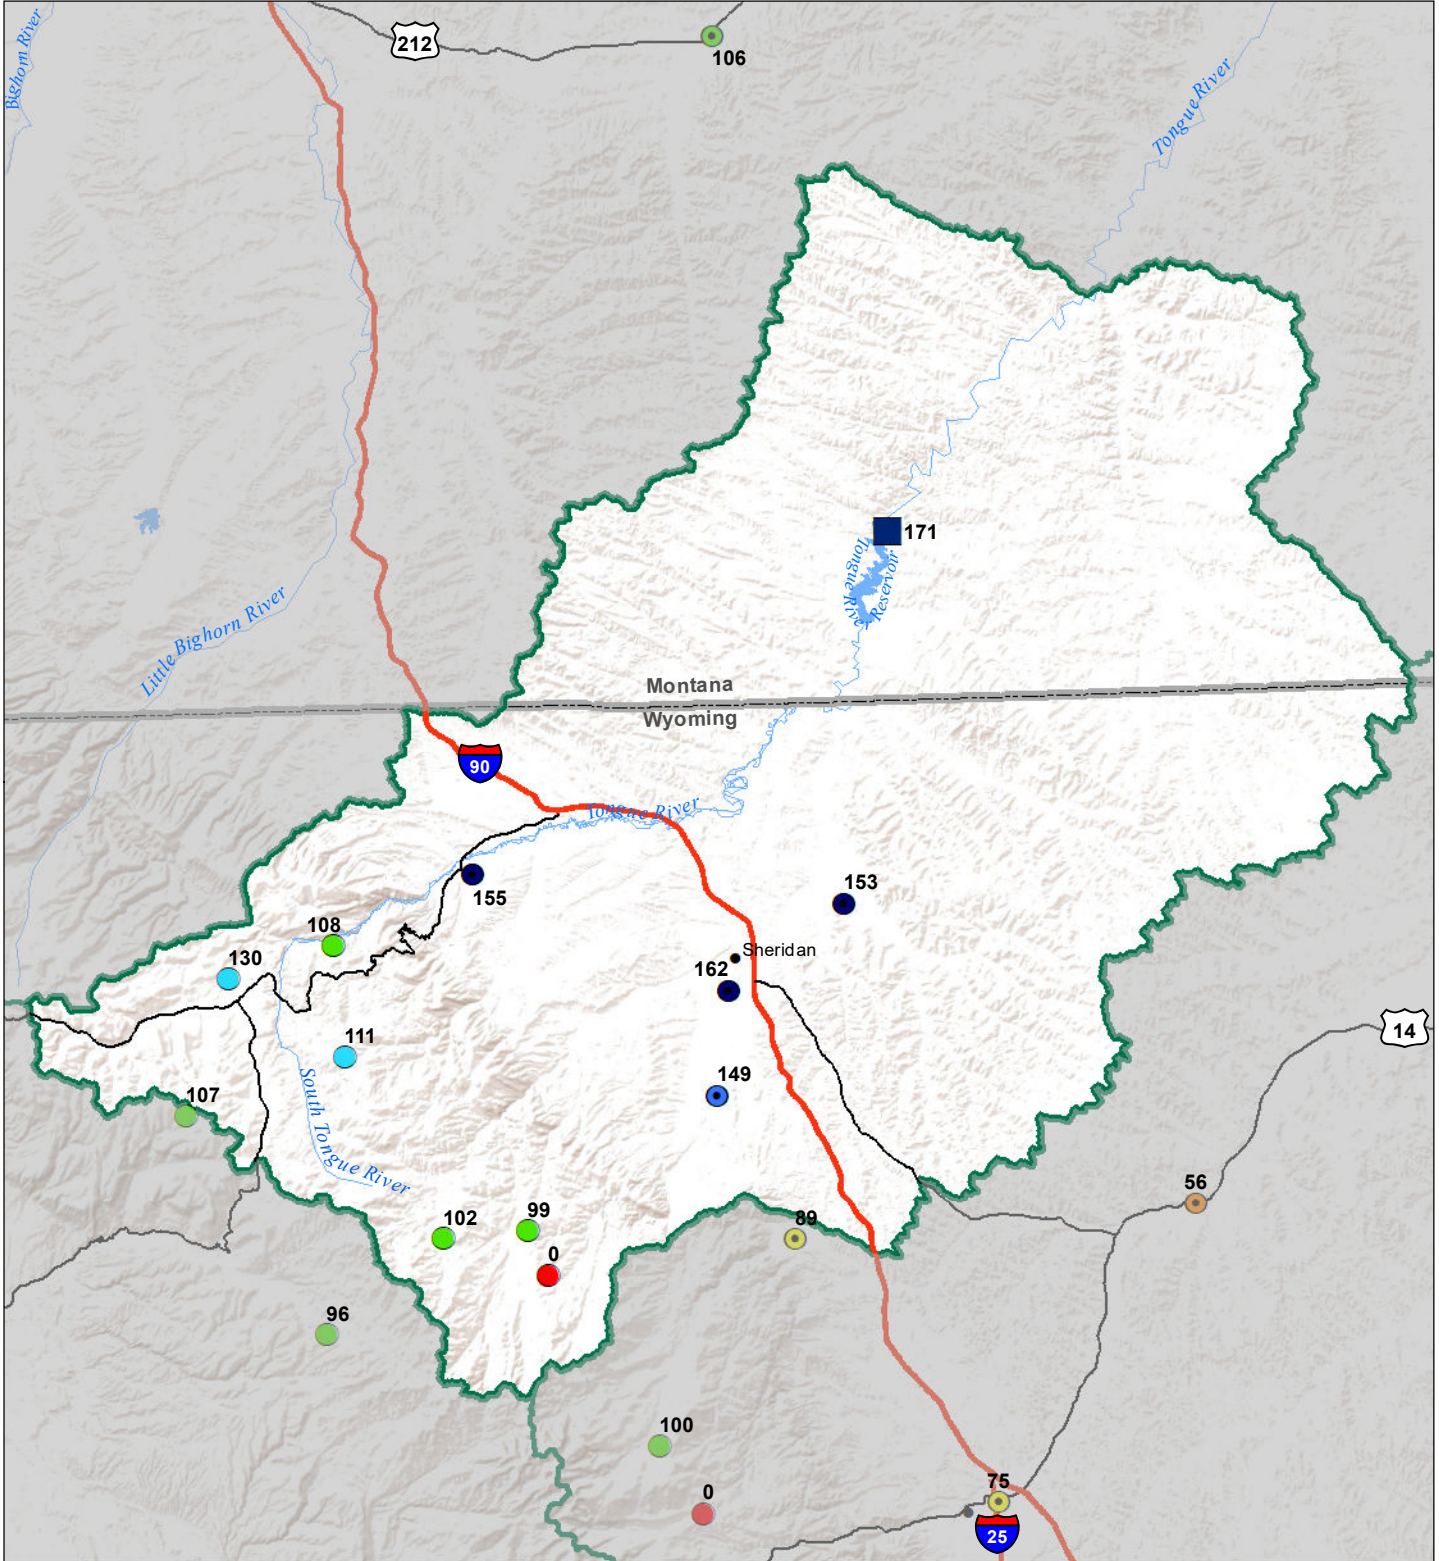

Tongue River Basin Monthly Precipitation and Reservoir Levels Percentage of Normal May 1, 2021 (April 1, 2021 - May 1, 2021)

Precipitation Percent of Normal

SNOTEL		COOP/ACIS	
● > 150%	● 71 - 90%	● > 150%	● 71 - 90%
● 131 - 150%	● 51 - 70%	● 131 - 150%	● 51 - 70%
● 111 - 130%	● 1 - 50%	● 111 - 130%	● 1 - 50%
● 91 - 110%		● 91 - 110%	

Reservoirs Percent of Normal

■ > 150%
■ 131 - 150%
■ 111 - 130%
■ 91 - 110%
■ 71 - 90%
■ 51 - 70%
■ 1 - 50%