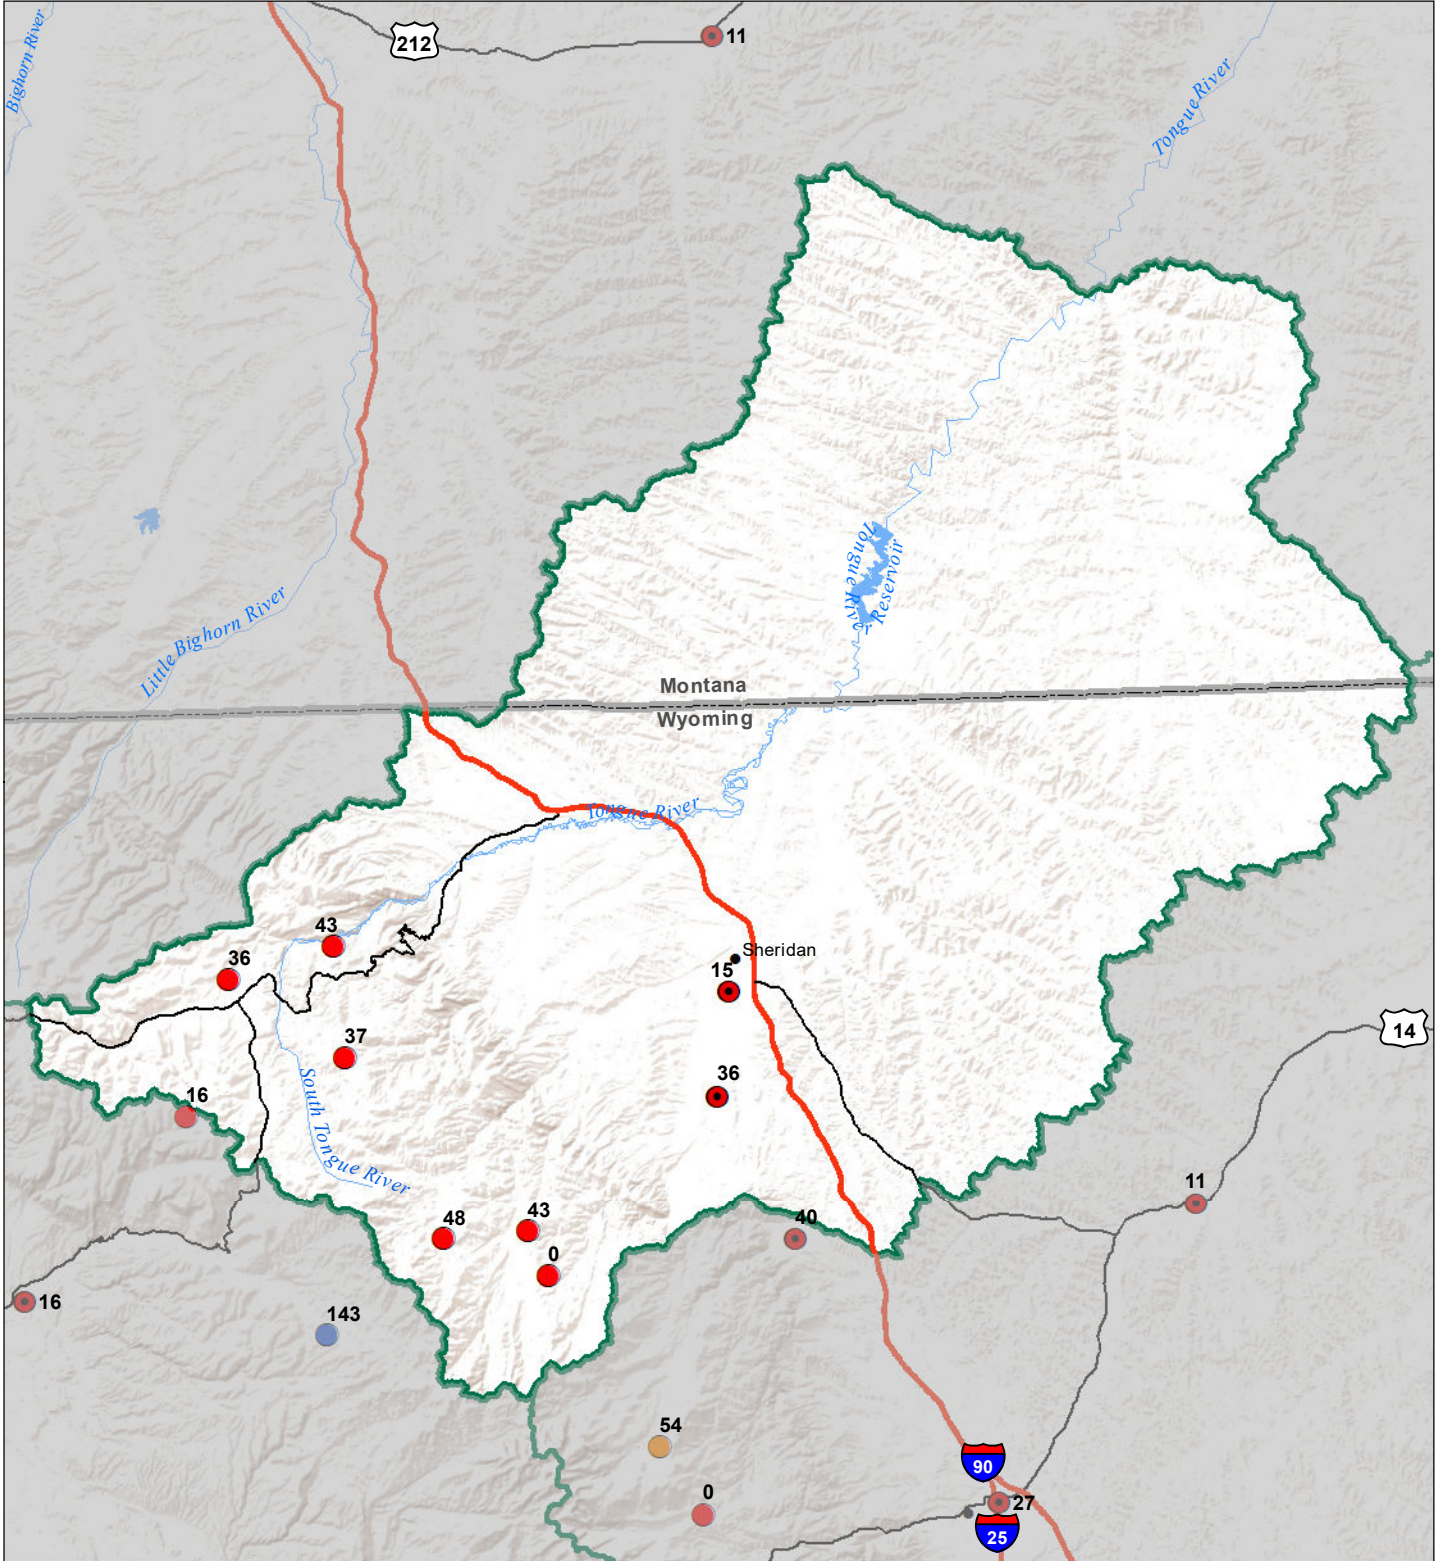

Tongue River Basin Monthly Precipitation and Reservoir Levels Percentage of Normal July 1, 2021 (June 1, 2021 - July 1, 2021)

Precipitation Percent of Normal

SNOTEL

- > 150%
- 131 - 150%
- 111 - 130%
- 91 - 110%
- 71 - 90%
- 51 - 70%
- 1 - 50%

COOP/ACIS

- > 150%
- 131 - 150%
- 111 - 130%
- 91 - 110%
- 71 - 90%
- 51 - 70%
- 1 - 50%

Reservoirs Percent of Normal

- > 150%
- 131 - 150%
- 111 - 130%
- 91 - 110%
- 71 - 90%
- 51 - 70%
- 1 - 50%