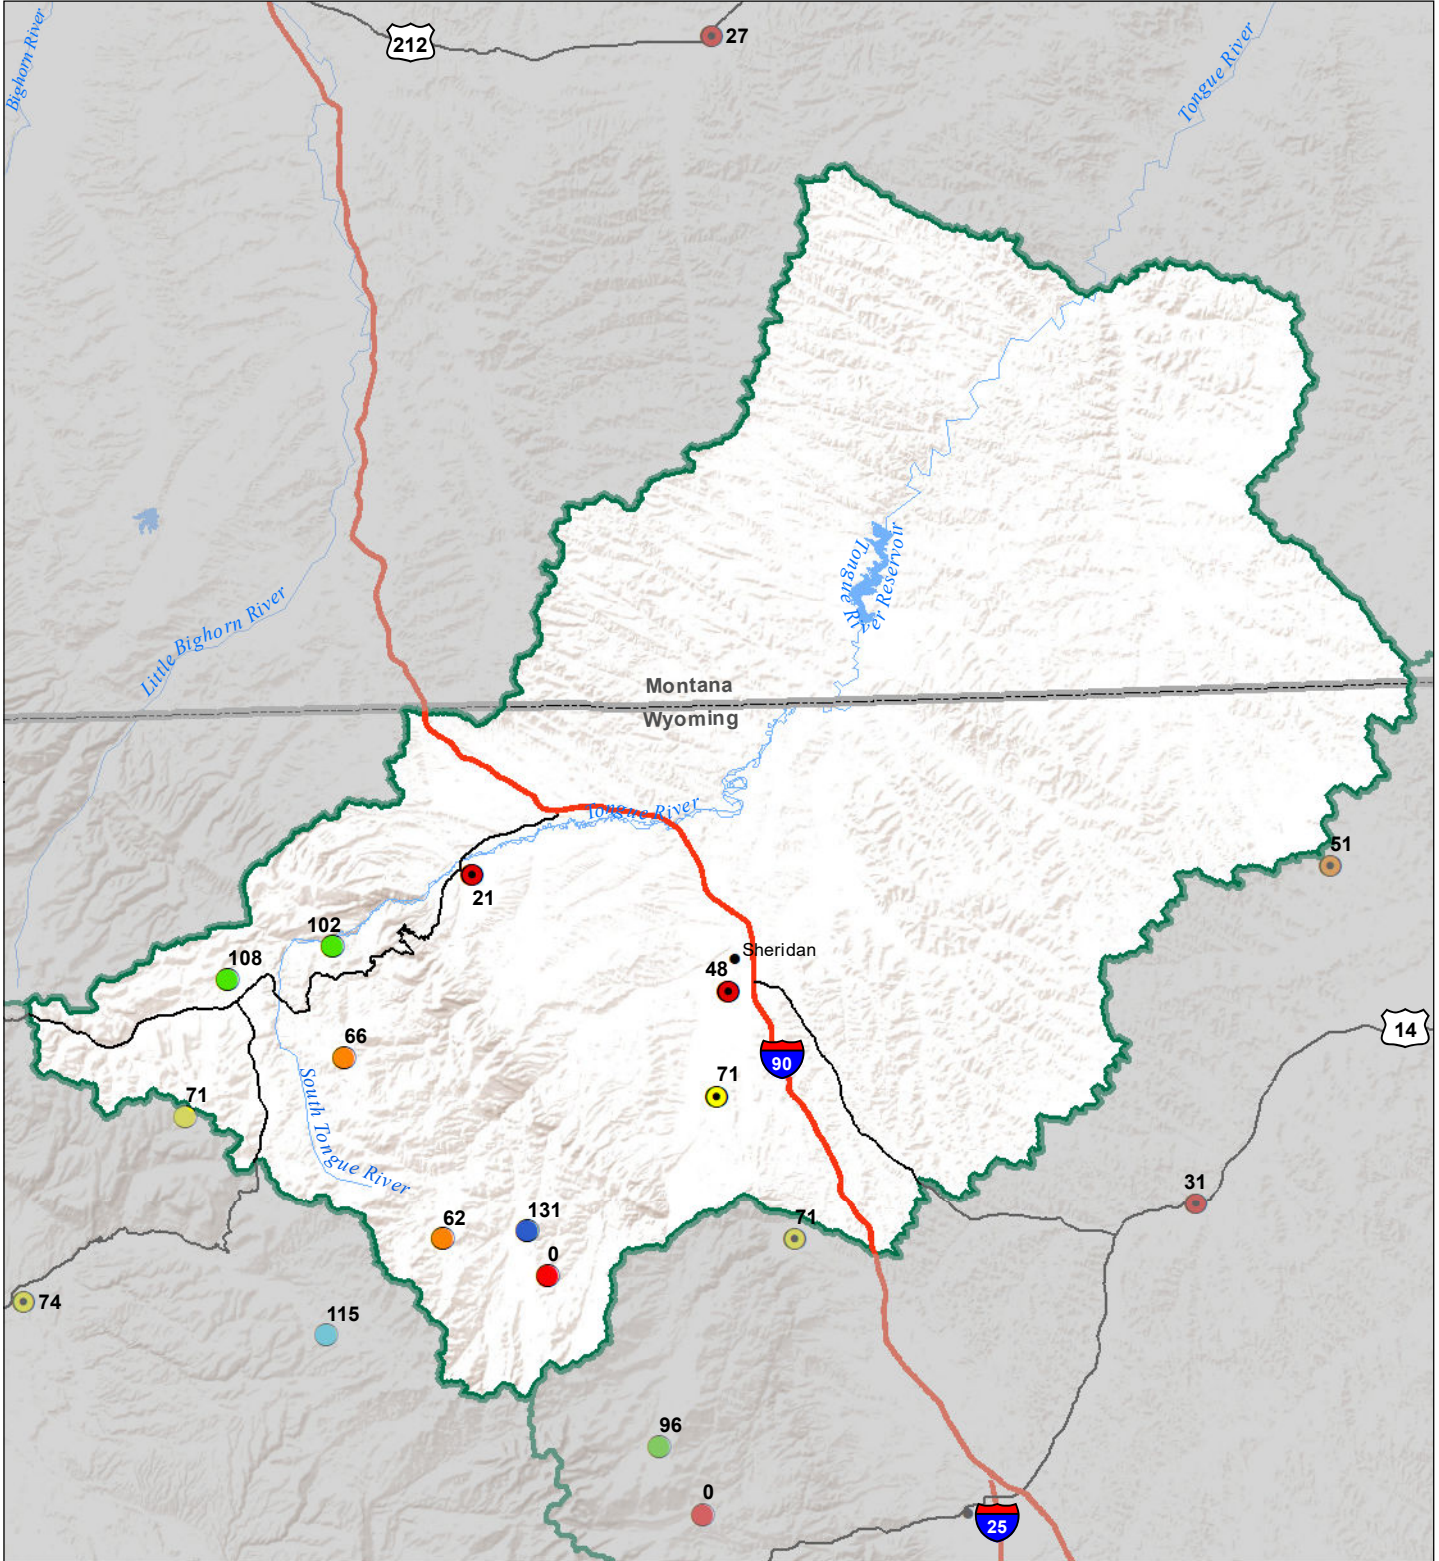

# Tongue River Basin Monthly Precipitation and Reservoir Levels Percentage of Normal August 1, 2021 (July 1, 2021 - August 1, 2021)

### Precipitation Percent of Normal

#### SNOTEL

- > 150%
- 131 - 150%
- 111 - 130%
- 91 - 110%
- 71 - 90%
- 51 - 70%
- 1 - 50%