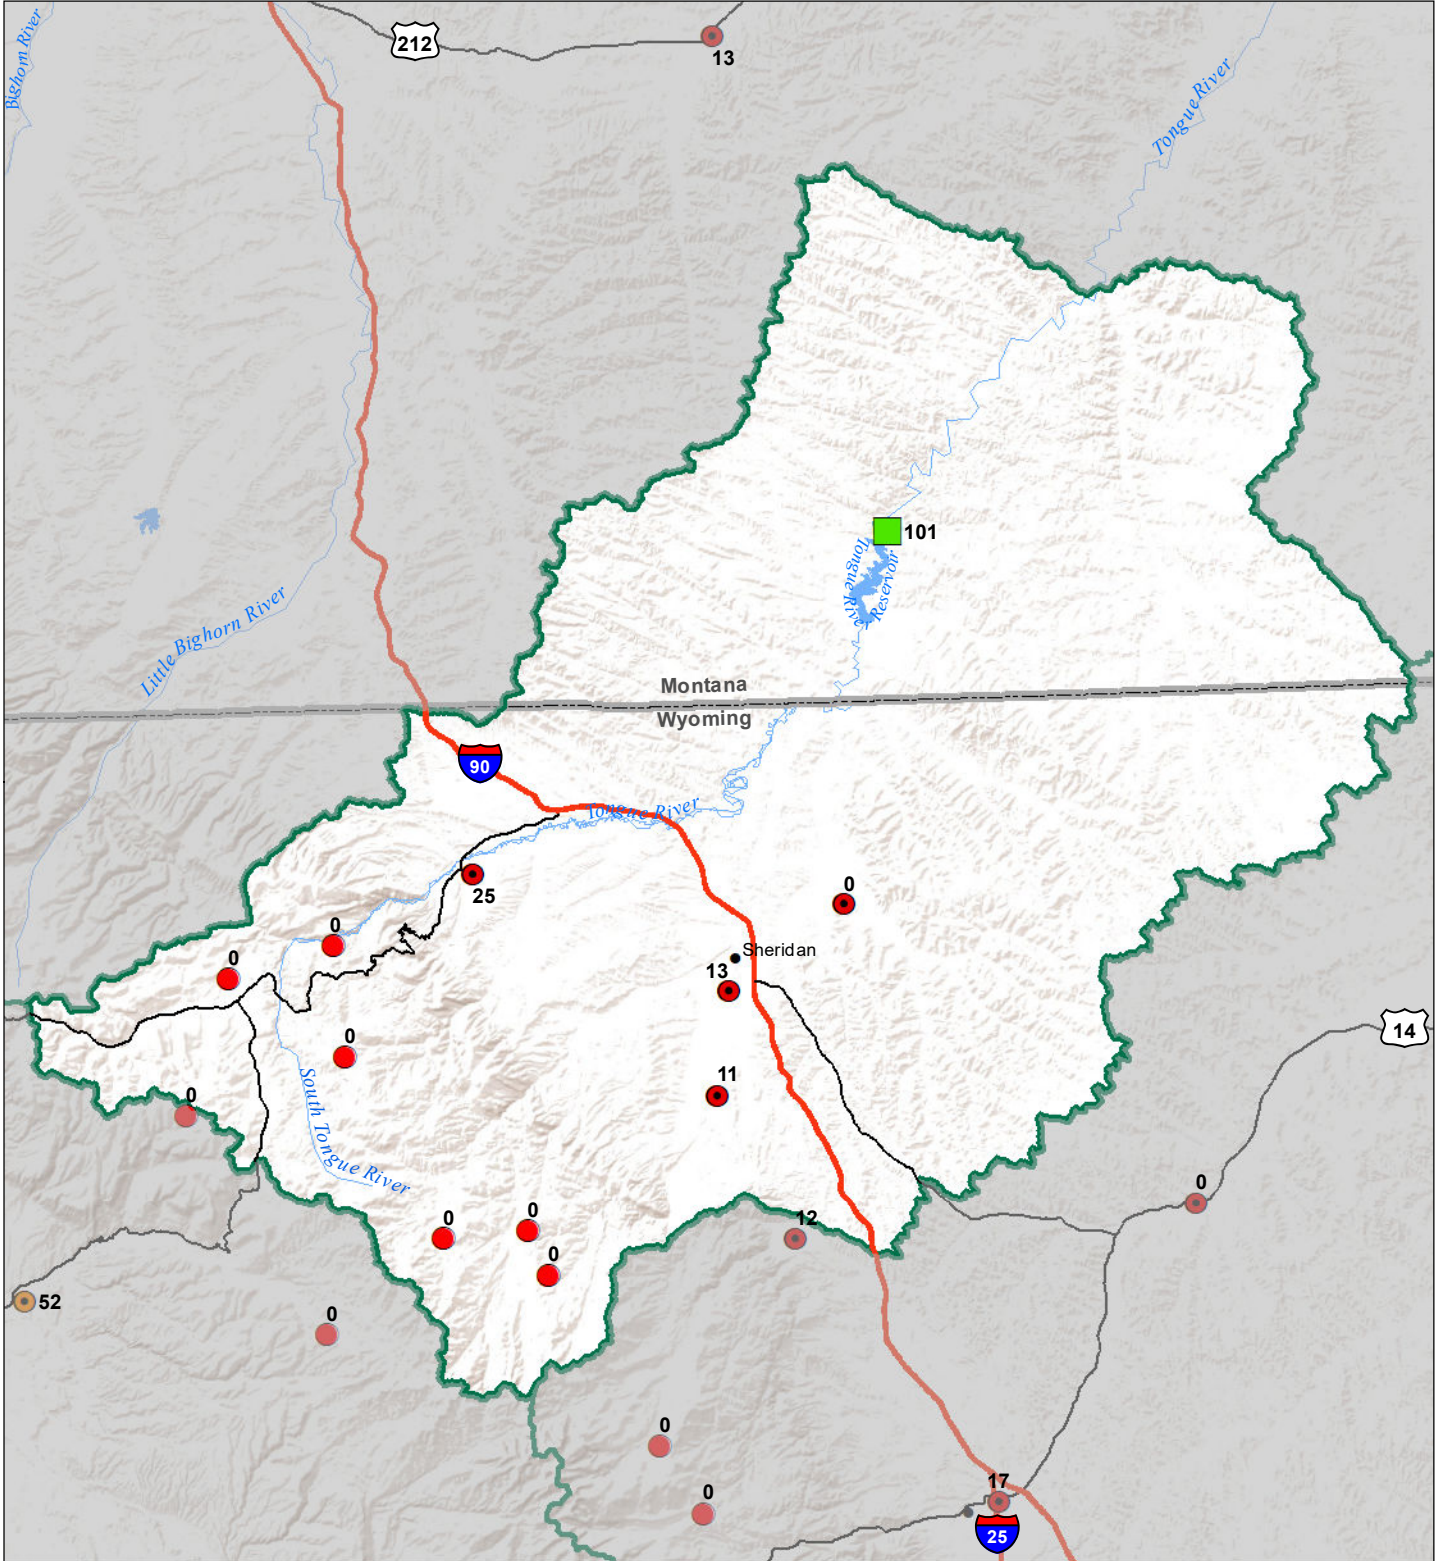

**Tongue River Basin  
Monthly Precipitation and Reservoir Levels  
Percentage of Normal  
October 1, 2021 (September 1, 2021 - October 1, 2021)**

**Precipitation  
Percent of Normal**

SNOTEL		COOP/ACIS	
● > 150%	● 71 - 90%	● > 150%	● 71 - 90%
● 131 - 150%	● 51 - 70%	● 131 - 150%	● 51 - 70%
● 111 - 130%	● 1 - 50%	● 111 - 130%	● 1 - 50%
● 91 - 110%		● 91 - 110%	

**Reservoirs  
Percent of Normal**

■ > 150%
■ 131 - 150%
■ 111 - 130%
■ 91 - 110%
■ 71 - 90%
■ 51 - 70%
■ 1 - 50%